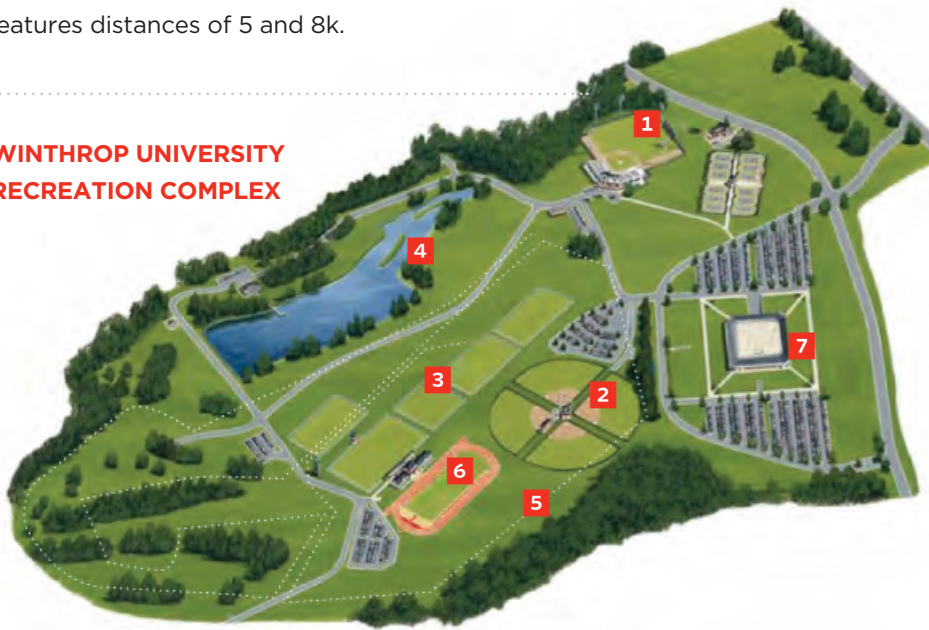

FEATURED MULTI-USE FACILITY

Winthrop University Recreation Complex

968 Eden Terrace, Rock Hill, SC
(803) 323-2129 | winthropeagles.com

Winthrop University is the home to a 350-acre recreational complex. The crown jewel is the 6,000-seat Winthrop Coliseum. In addition to serving as the home court for Winthrop's NCAA Division I men's and women's basketball and women's volleyball games, the facility also accommodates conventions, tradeshow, concerts and tournaments. In addition to the coliseum, the Winthrop Farm area has outdoor playing facilities lighted for night competition. One of the top-rated disc golf courses in the United States is located on the rolling terrain that is centered by beautiful Winthrop Lake. The baseball team plays at Winthrop Ballpark which provides comfortable chair back seating for over 1,700 spectators. Terry Field is one of four women's softball fields. The soccer and lacrosse teams play at Eagle Field while the Irwin Belk Track Complex provides Winthrop with one of the top collegiate track and field facilities in the nation. Tennis is housed at Memorial Courts, a 12-court complex that provides seating for 350 spectators. Winthrop's cross country teams train and compete on one of the top-rated courses that features distances of 5 and 8k.

WINTHROP UNIVERSITY RECREATION COMPLEX

1 (1) Lighted Baseball Field

2 (4) Lighted Softball Fields

3 (4) Soccer / Lacrosse Fields

(12) Lighted Tennis Courts

4 (1) Disc Golf Course

5 Cross Country Course

6 Irwin Belk Track Complex