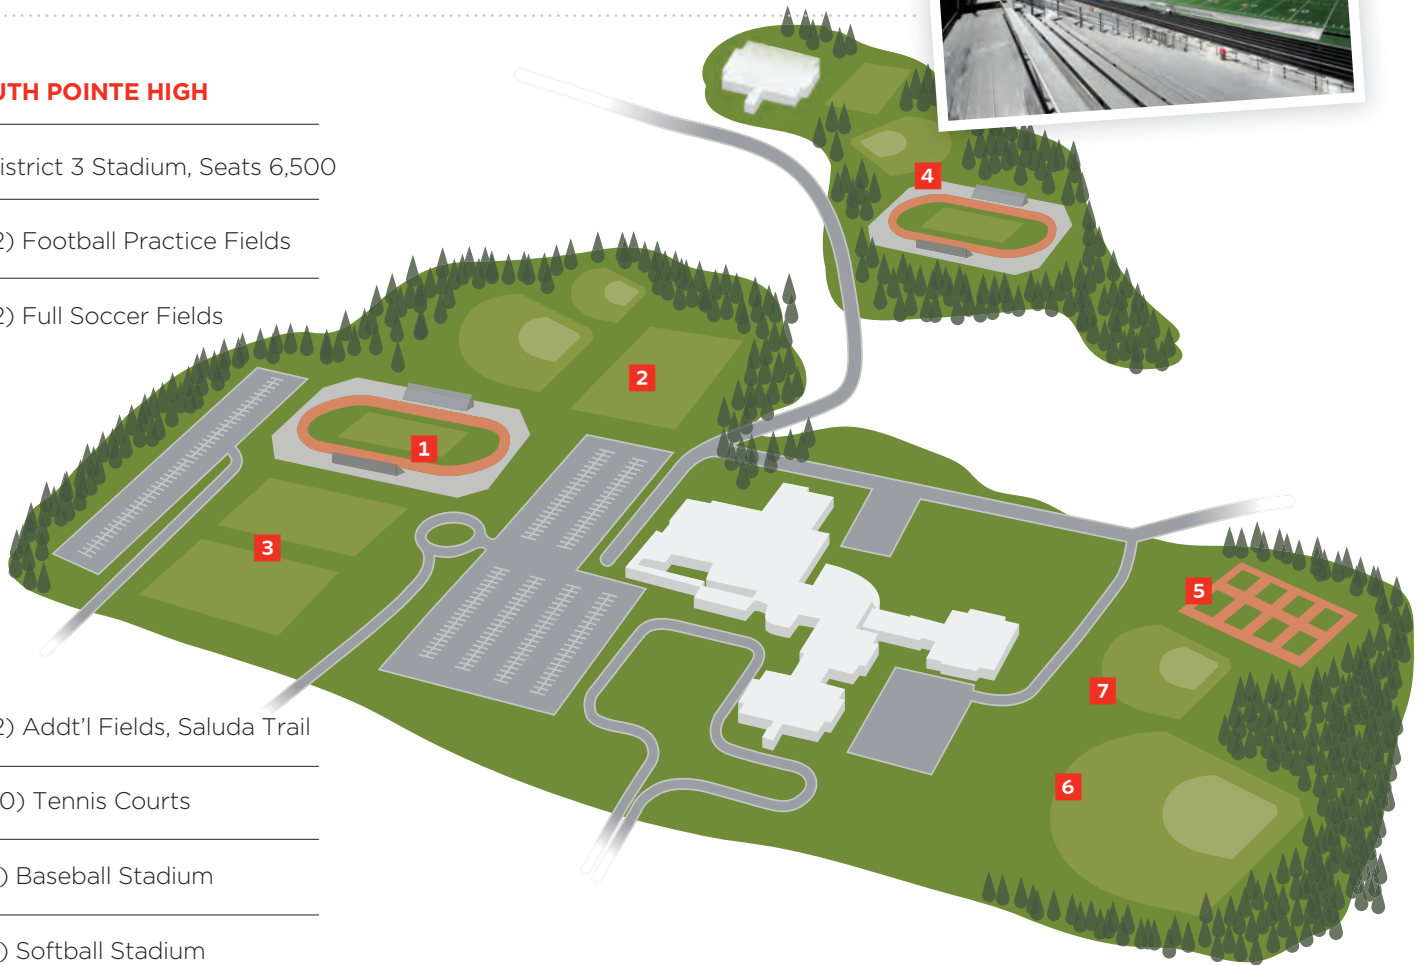

With three main lots, including the main Center section, East section and West section, parking is abundant and reiterates how this complex can accommodate large scale events.

## SOUTH POINTE HIGH

1 District 3 Stadium, Seats 6,500

2 (2) Football Practice Fields

3 (2) Full Soccer Fields

4 (2) Addt'l Fields, Saluda Trail

5 (10) Tennis Courts

6 (1) Baseball Stadium

7 (1) Softball Stadium