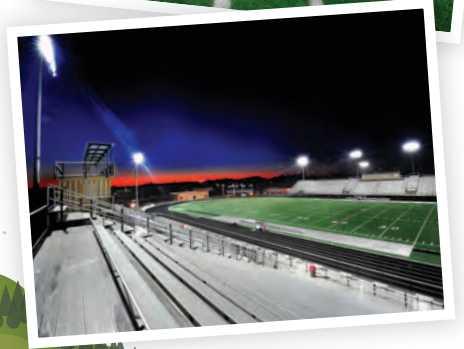

FEATURED MULTI-USE FACILITY

South Pointe High Sports Complex

801 Neely Road, Rock Hill, SC 29730
(803) 980-2100 | sph.rock-hill.k12.sc.us

Completed in 2005, the South Pointe High School Sports Complex features tennis courts, a baseball stadium, softball stadium, soccer fields and a football stadium that seats 6,500 plus. The “District Three South” stadium has a natural grass field turf, a 400-meter eight lane track, field houses and locker rooms.

Also included at South Pointe are 10 lighted regulation hard tennis courts. There are two regulation soccer fields and two football practice fields. This complex also offers two additional multi-purpose fields at the adjacent Saluda Trail Middle School, which shares the same property as the high school.

With three main lots, including the main Center section, East section and West section, parking is abundant and reiterates how this complex can accommodate large scale events.