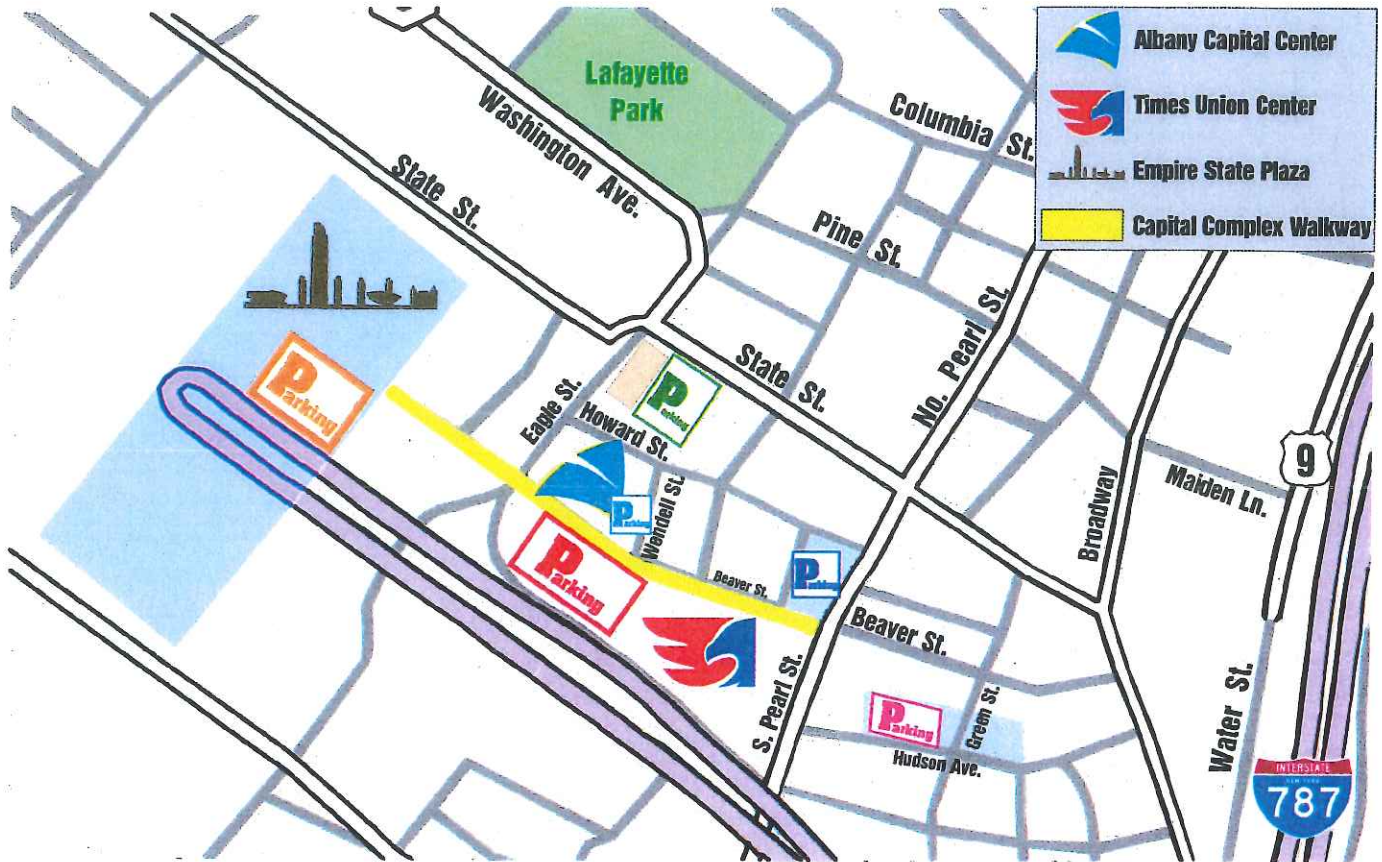

Albany Capital Center Parking Map

Albany Capital Center Parking Garage

- Enter at 7 Wendell St., Albany, NY 12207

Times Union Center Parking Garage

- Enter at 100 Beaver St., Albany, NY 12207
 - Enter at Market St., Albany, NY 12207
 - Connected to ACC via Capital Complex Walkway

Renaissance Albany Hotel Parking Garage

- Enter at 49 Howard St., Albany, NY 12207
 - Connected to ACC via Hotel Walkway

Empire State Plaza Visitor Parking Lot

- Enter at S. Mall Arterial, V Lot
 - Connected to ACC via Capital Complex Walkway

80 State Street Parking Garage

- Enter at 11 S. Pearl St, Albany, NY 12207

Hudson-Green Parking Garage

- Enter at the intersection of Hudson Ave. & Green St.
 Albany, NY 12207