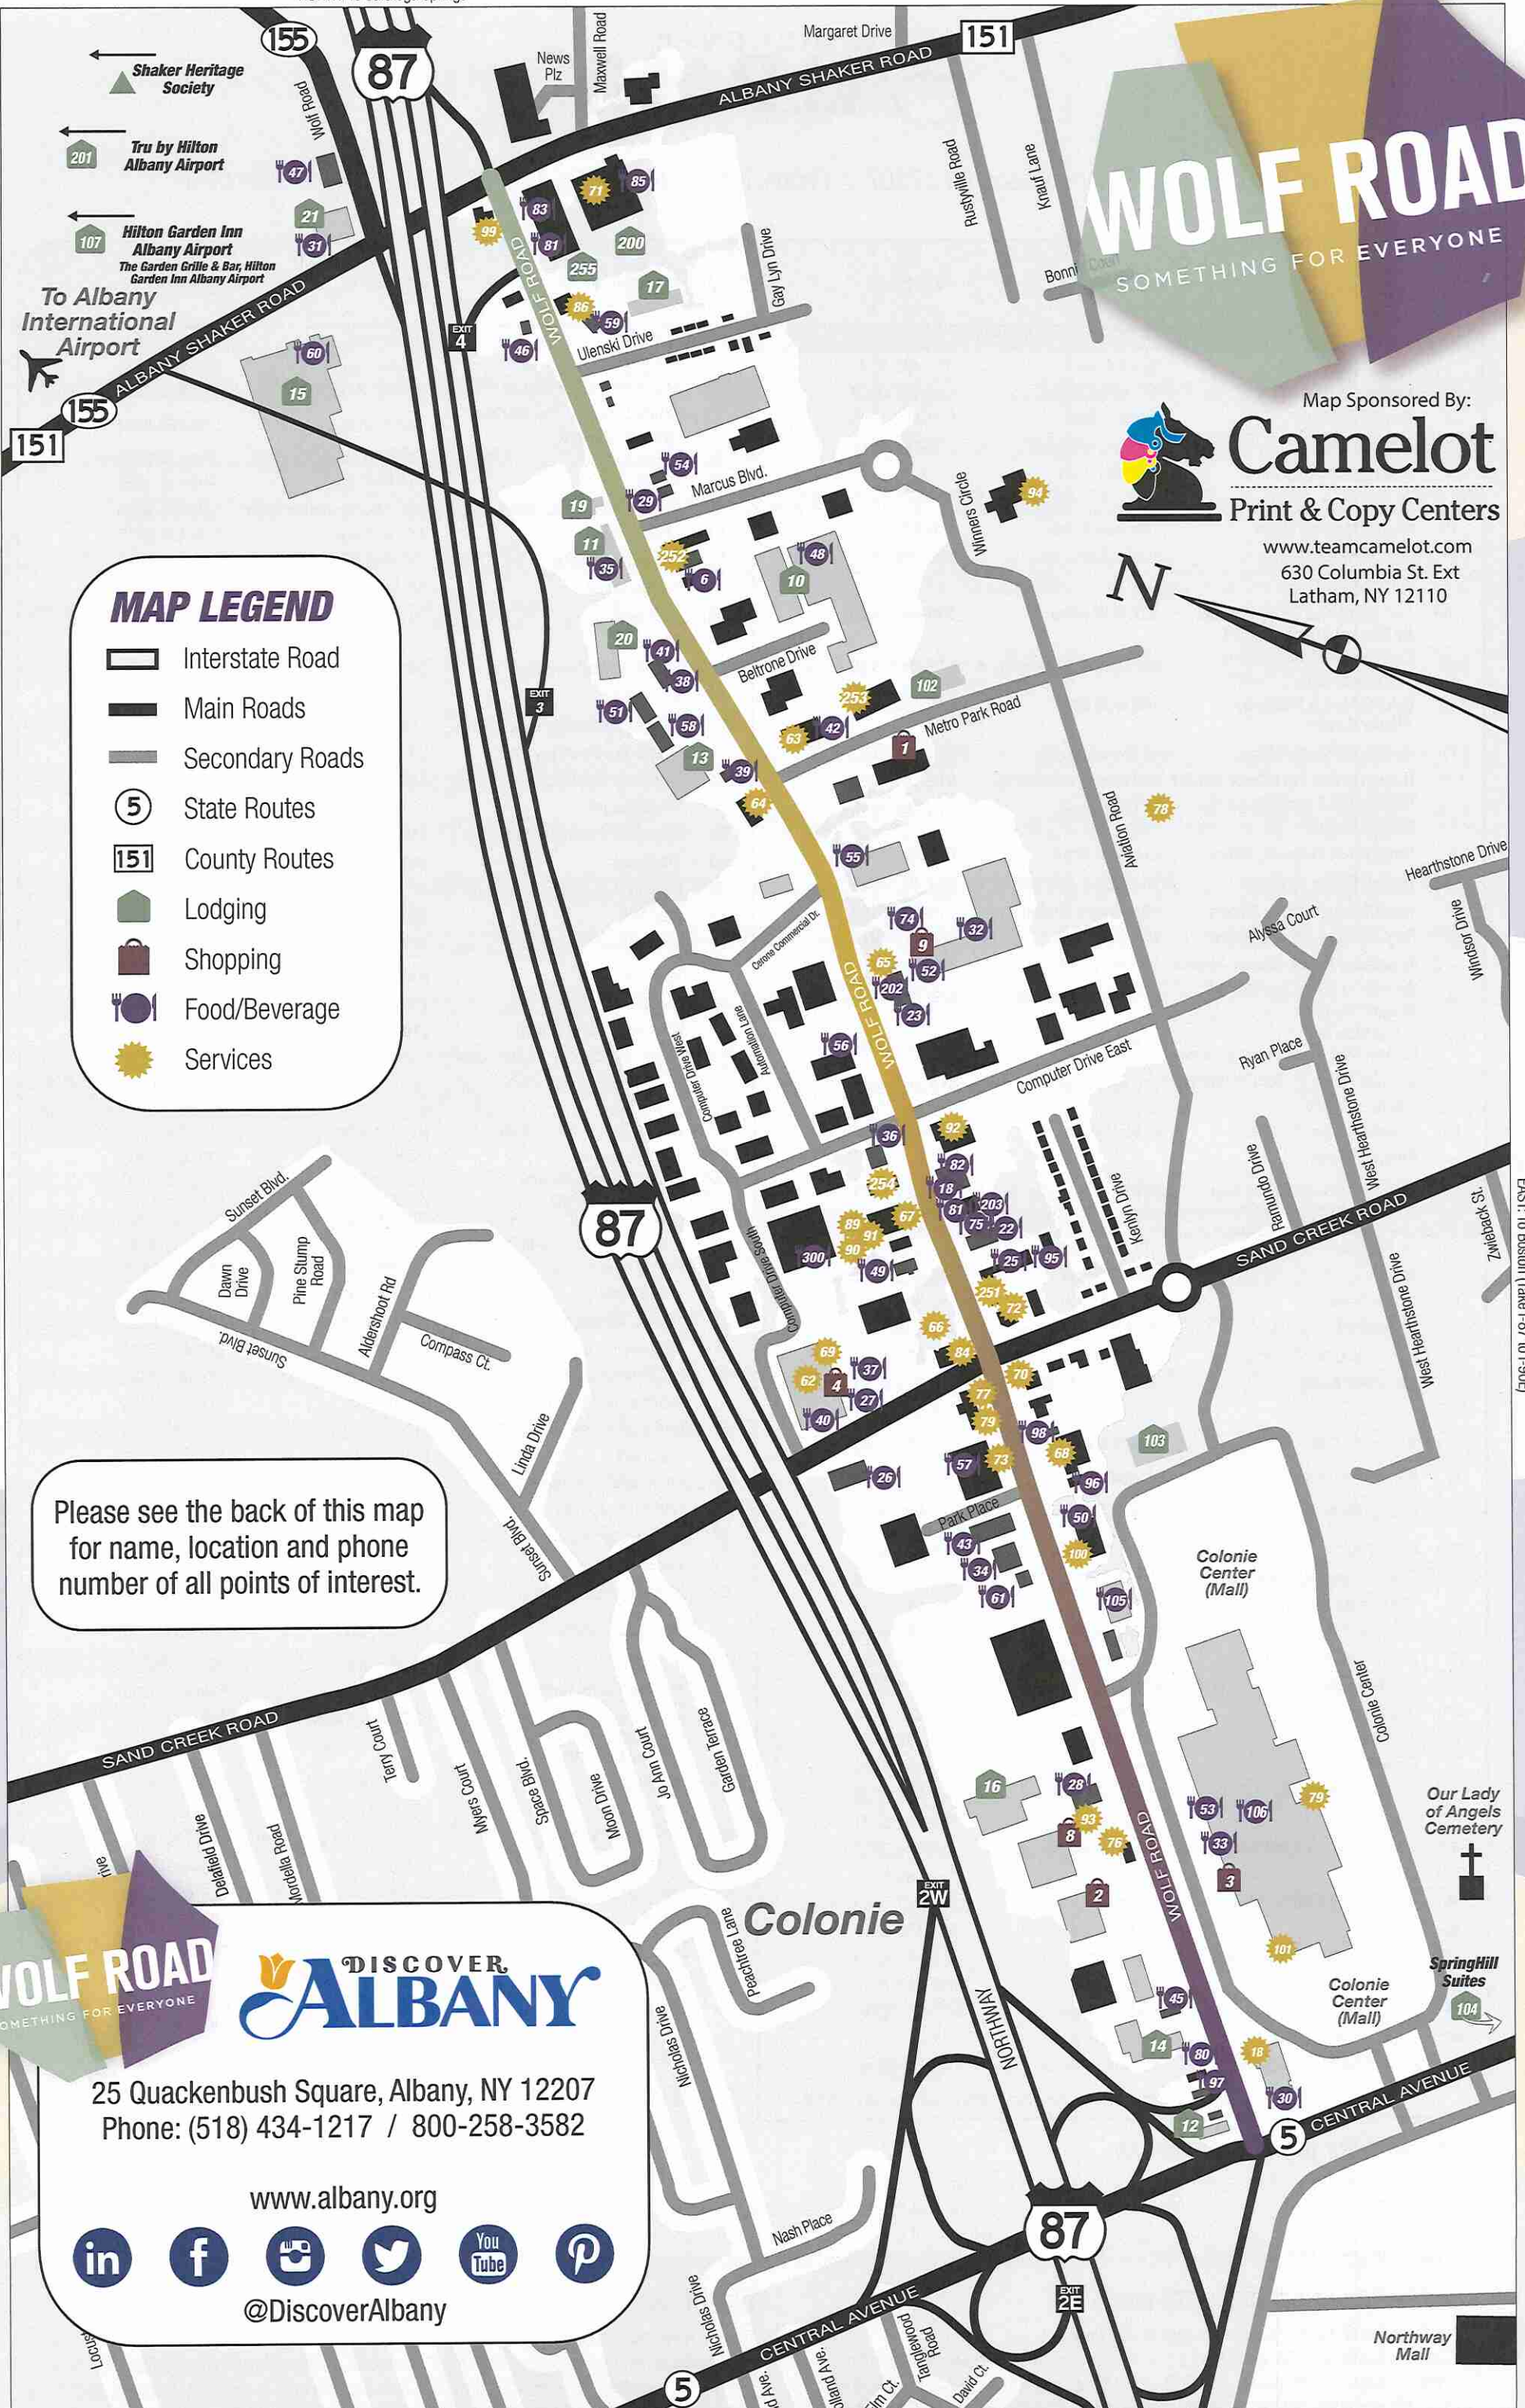

NORTH: To Saratoga Springs

Map Sponsored By:
Camelot
 Print & Copy Centers
 www.teamcamelot.com
 630 Columbia St. Ext
 Latham, NY 12110

MAP LEGEND

- Interstate Road
- Main Roads
- Secondary Roads
- State Routes
- County Routes
- Lodging
- Shopping
- Food/Beverage
- Services

www.albany.org

@DiscoverAlbany

WEST: To Buffalo (Take I-87 to I-190W)

EAST: To Boston (Take I-87 to I-90E)

SOUTH to New York City (Take I-87S)

(over)

25 Quackenbush Square, Albany, NY 12207 / Phone: (518) 434-1217 / 800-258-3582 / www.albany.org

*Discover Albany Partners are listed in BOLD Last Updated August 2021

DIRECTIONS TO COLONIE CENTER

From the **North** take I-87 South to Exit 2E. Colonie Center will be on the left.
 From the **South** take I-87. Stay in the RIGHT LANE and take Exit 2E, Wolf Road. At the end of the exit ramp, proceed straight through the stoplight. Colonie Center will be on the right.
 From the **East** take I-90 to I-87 North and exit at Exit 2E, Wolf Road. At the end of the exit ramp, proceed straight through the stoplight. Colonie Center will be on the right.
 From the **West** take I-87. Stay in RIGHT LANE and take Exit 2E, Wolf Road. At the end of the exit ramp, proceed straight through the stoplight. Colonie Center will be on the right.

DIRECTIONS TO STUYVESANT PLAZA

From the **North** take I-87 South to the end, then left on Western Ave (Route 20).
 From the **South** NYS Thruway North to Exit 24 to I-87 South to the end, then left on Western Ave (Route 20).
 From the **East** I-90 West to Fuller Road Exit. Turn left on Fuller Road and follow to Stuyvesant Plaza on the right.
 From the **West** From I-90 East, take Exit 24 to I-87 South to the end, then left on Western Ave (Route 20).