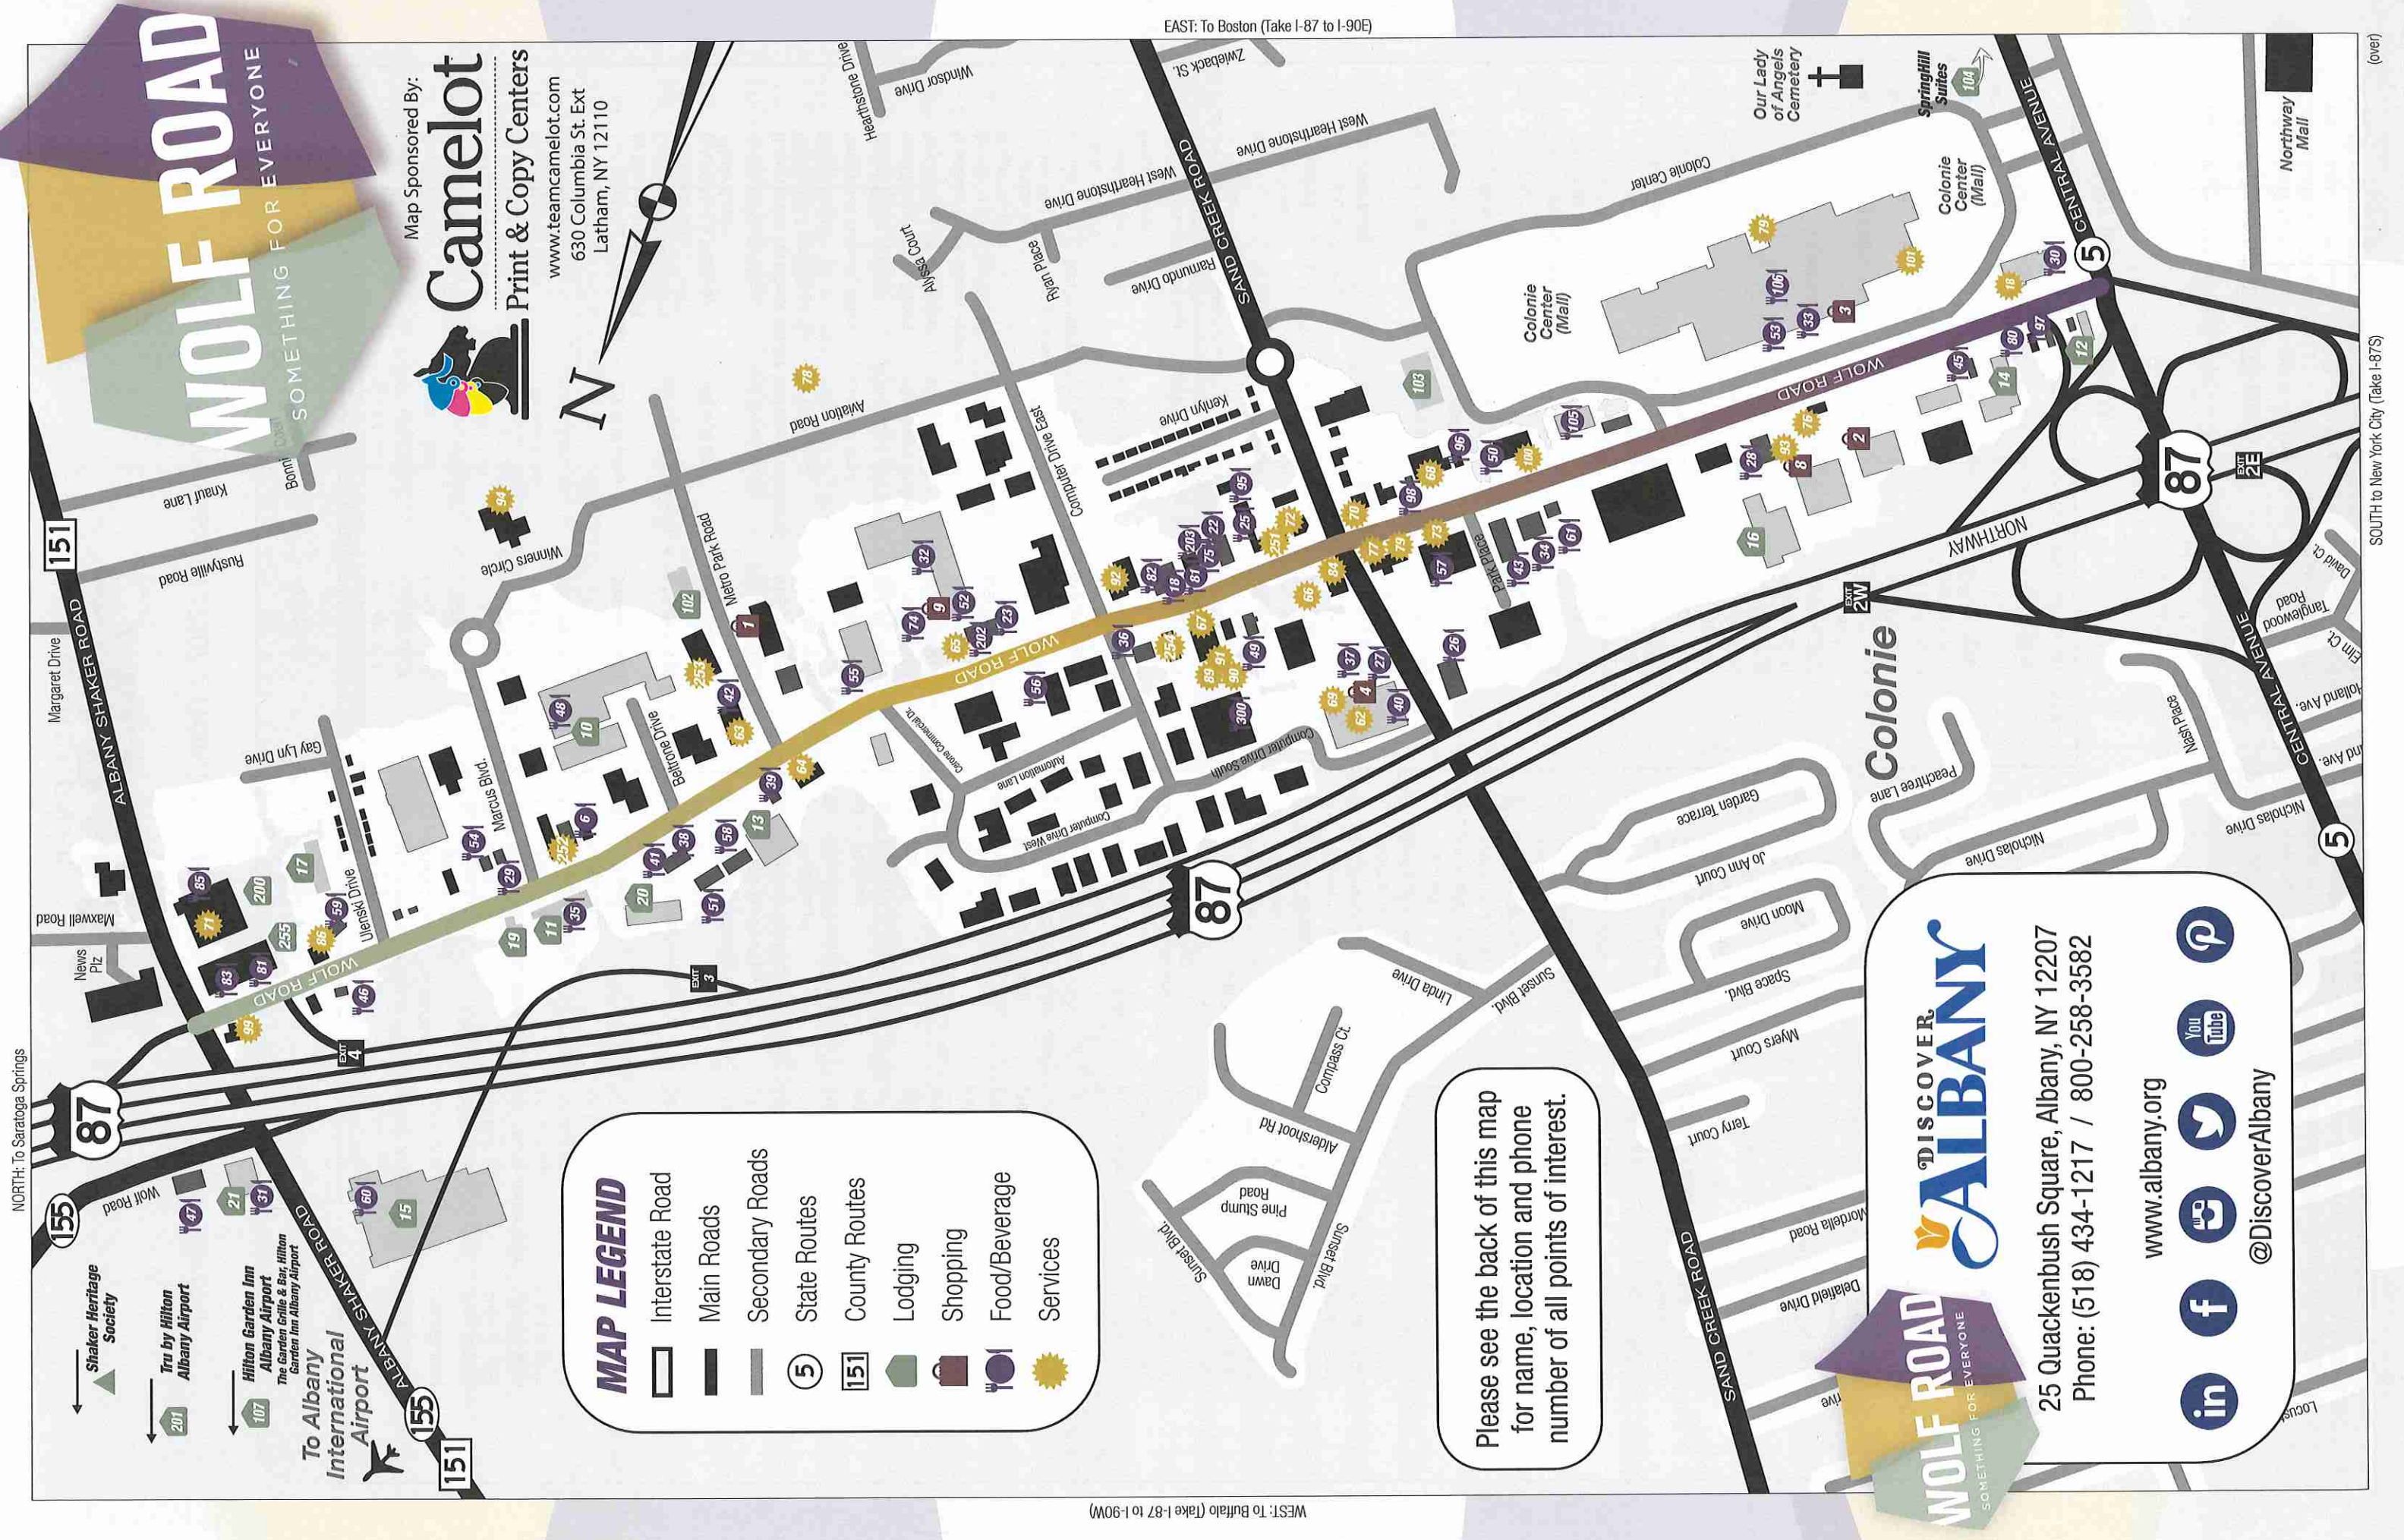

NORTH: To Saratoga Springs

WEST: To Buffalo (Take I-87 to I-90W)

EAST: To Boston (Take I-87 to I-90E)

SOUTH to New York City (Take I-87S)

(over)

Map Sponsored By:  
**Camelot**  
 Print & Copy Centers  
 www.teamcamelot.com  
 630 Columbia St. Ext  
 Latham, NY 12110