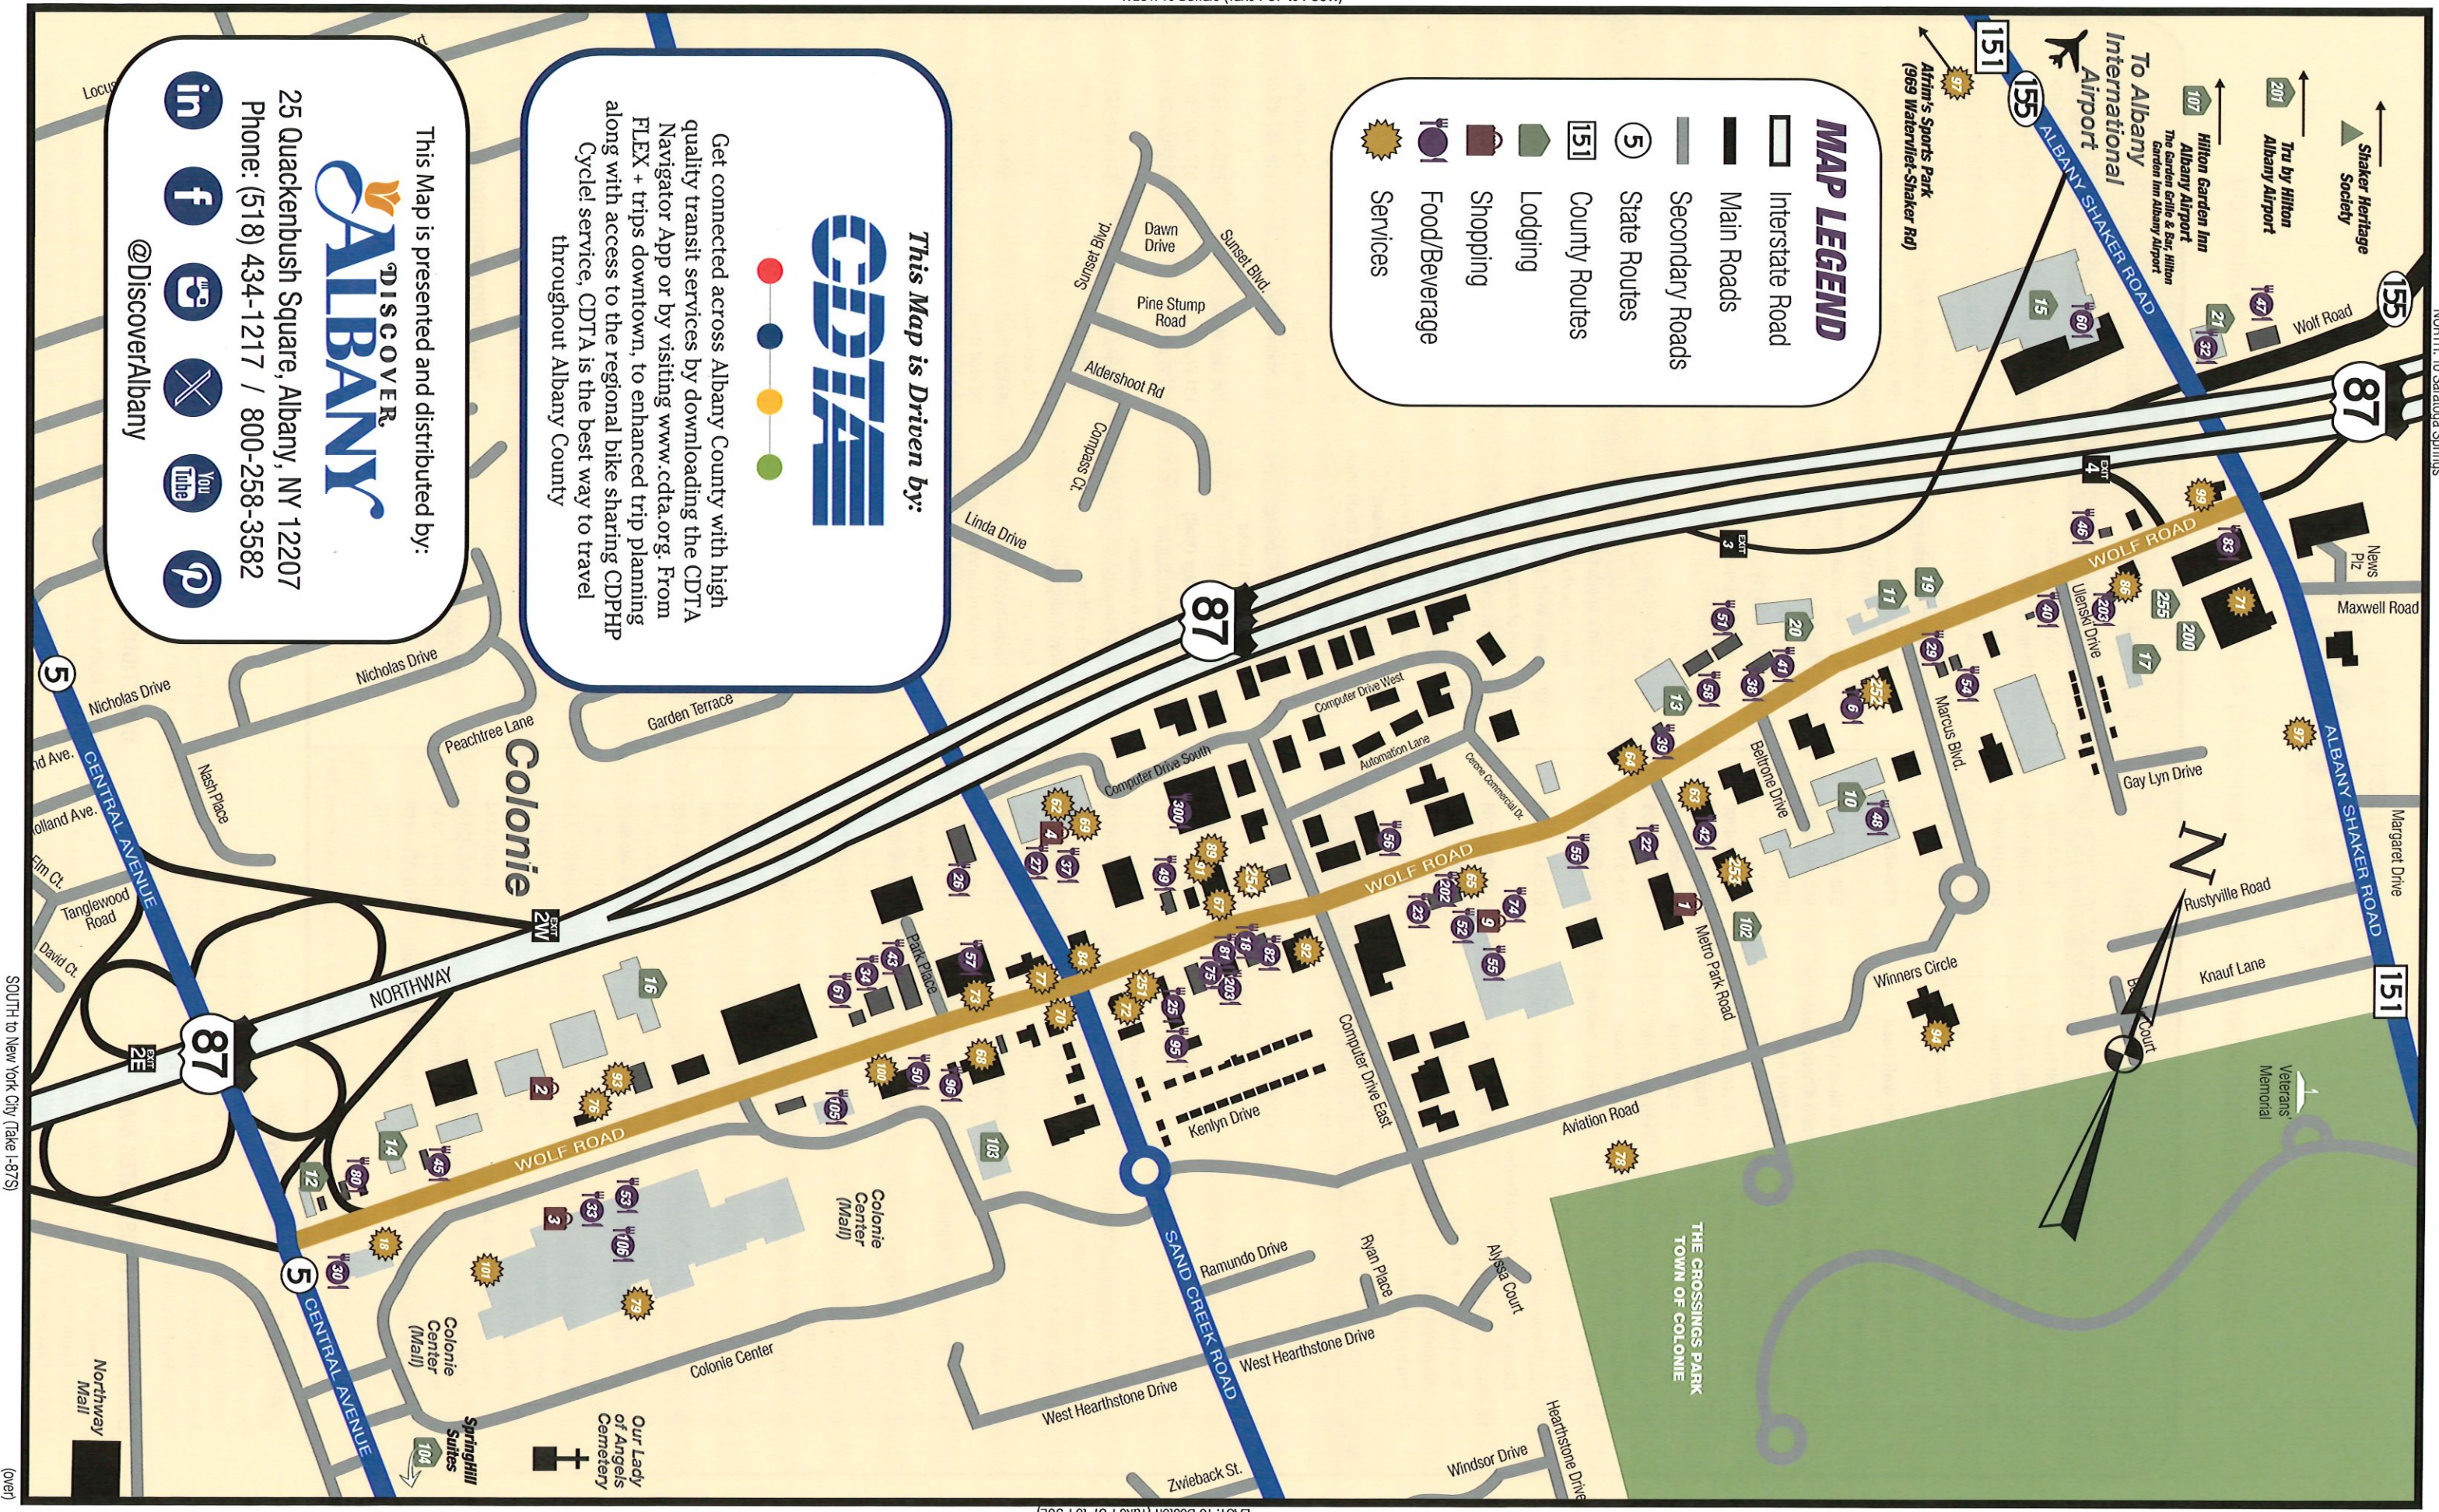

This Map is presented and distributed by:

25 Quackenbush Square, Albany, NY 12207
Phone: (518) 434-1217 / 800-258-3582

@DiscoverAlbany

WEST: To Buffalo (Take I-87 to I-90W)

EAST: To Boston (Take I-87 to I-90E)

Download our Discover Albany App

DIRECTIONS TO COLONIE CENTER

From the **North** take I-87 South to Exit 2E. Colonie Center will be on the left.
 From the **South** take I-87. Stay in the RIGHT LANE and take Exit 2E, Wolf Road. At the end of the exit ramp, proceed straight through the stoplight. Colonie Center will be on the right.
 From the **East** take I-90 to I-87 North and exit at Exit 2E, Wolf Road. At the end of the exit ramp, proceed straight through the stoplight. Colonie Center will be on the right.
 From the **West** take I-87. Stay in RIGHT LANE and take Exit 2E, Wolf Road. At the end of the exit ramp, proceed straight through the stoplight. Colonie Center will be on the right.

DIRECTIONS TO CROSSGATES MALL

From the **North** take I-87 South to Crossgates Mall Road Exit.
 From the **South** take I-87 North to Exit 24, go through tolls, take Crossgates Mall Road Exit.
 From the **East** take I-90 West to Exit 1S (Route 20/Western Ave) to Crossgates Mall Road Exit.
 From the **West** take I-90 East to Exit 24, go through tolls, take Crossgates Mall Road Exit.

DIRECTIONS TO STUYVESANT PLAZA

From the **North** take I-87 South to the end, then left on Western Ave (Route 20).
 From the **South** NYS Thruway North to Exit 24 to I-87 South to the end, then left on Western Ave (Route 20).
 From the **East** I-90 West to Fuller Road Exit. Turn left on Fuller Road and follow to Stuyvesant Plaza on the right.
 From the **West** From I-90 East, take Exit 24 to I-87 South to the end, then left on Western Ave (Route 20).