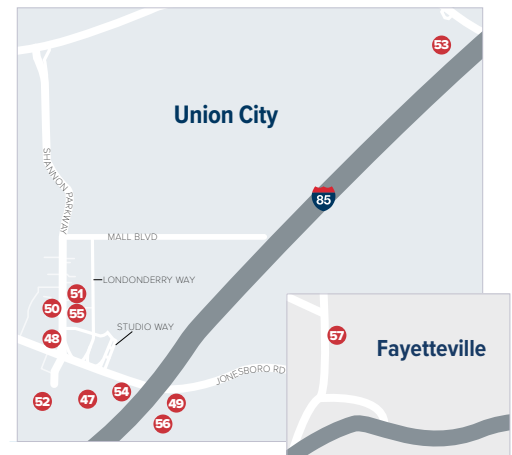

ATL AIRPORT DISTRICT HOTELS

FOR GROUP ACCOMMODATIONS & LOWEST HOTEL RATES CONTACT SALES@ATLDISTRICT.COM | 404.334.7508

- 34. Residence Inn Atlanta Airport North/Virginia Avenue
- 35. Sky Point Hotel & Suites at Atlanta Airport
- 36. Sleep Inn Airport
- 37. Sonesta Atlanta Airport South
- 38. Sonesta Select Atlanta Airport North
- 39. SpringHill Suites Atlanta Airport Gateway
- 40. Staybridge Suites Atlanta Airport
- 41. Super 8 by Wyndham Atlanta/Hartsfield-Jackson Airport
- 42. TownePlace Suites Atlanta Airport North
- 43. Travelodge by Wyndam College Park
- 44. Tru by Hilton Atlanta Airport College Park
- 45. The Westin Atlanta Airport
- 46. Wyndham Garden Atlanta Airport

- 1. AC Hotel Atlanta Airport Gateway
- 2. Atlanta Airport Marriott
- 3. Atlanta Airport Marriott Gateway
- 4. Baymont by Wyndham College Park Atlanta Airport South
- 5. Best Western Plus Atlanta Airport East
- 6. Clarion Pointe Atlanta Airport College Park
- 7. Comfort Inn Atlanta Airport
- 8. Country Inn & Suites by Radisson Atlanta Airport South
- 9. Courtyard by Marriott Atlanta Airport South/Sullivan Road
- 10. Days Inn by Wyndham College Park Airport Best Road
- 11. Days Inn by Wyndham College Park Atlanta Airport South
- 12. Embassy Suites by Hilton Atlanta Airport
- 13. Embassy Suites by Hilton Atlanta Airport North
- 14. Fairfield Inn & Suites by Marriott Atlanta Airport South/Sullivan Road
- 15. Hilton Atlanta Airport
- 16. Hilton Garden Inn Atlanta Airport Millennium Center