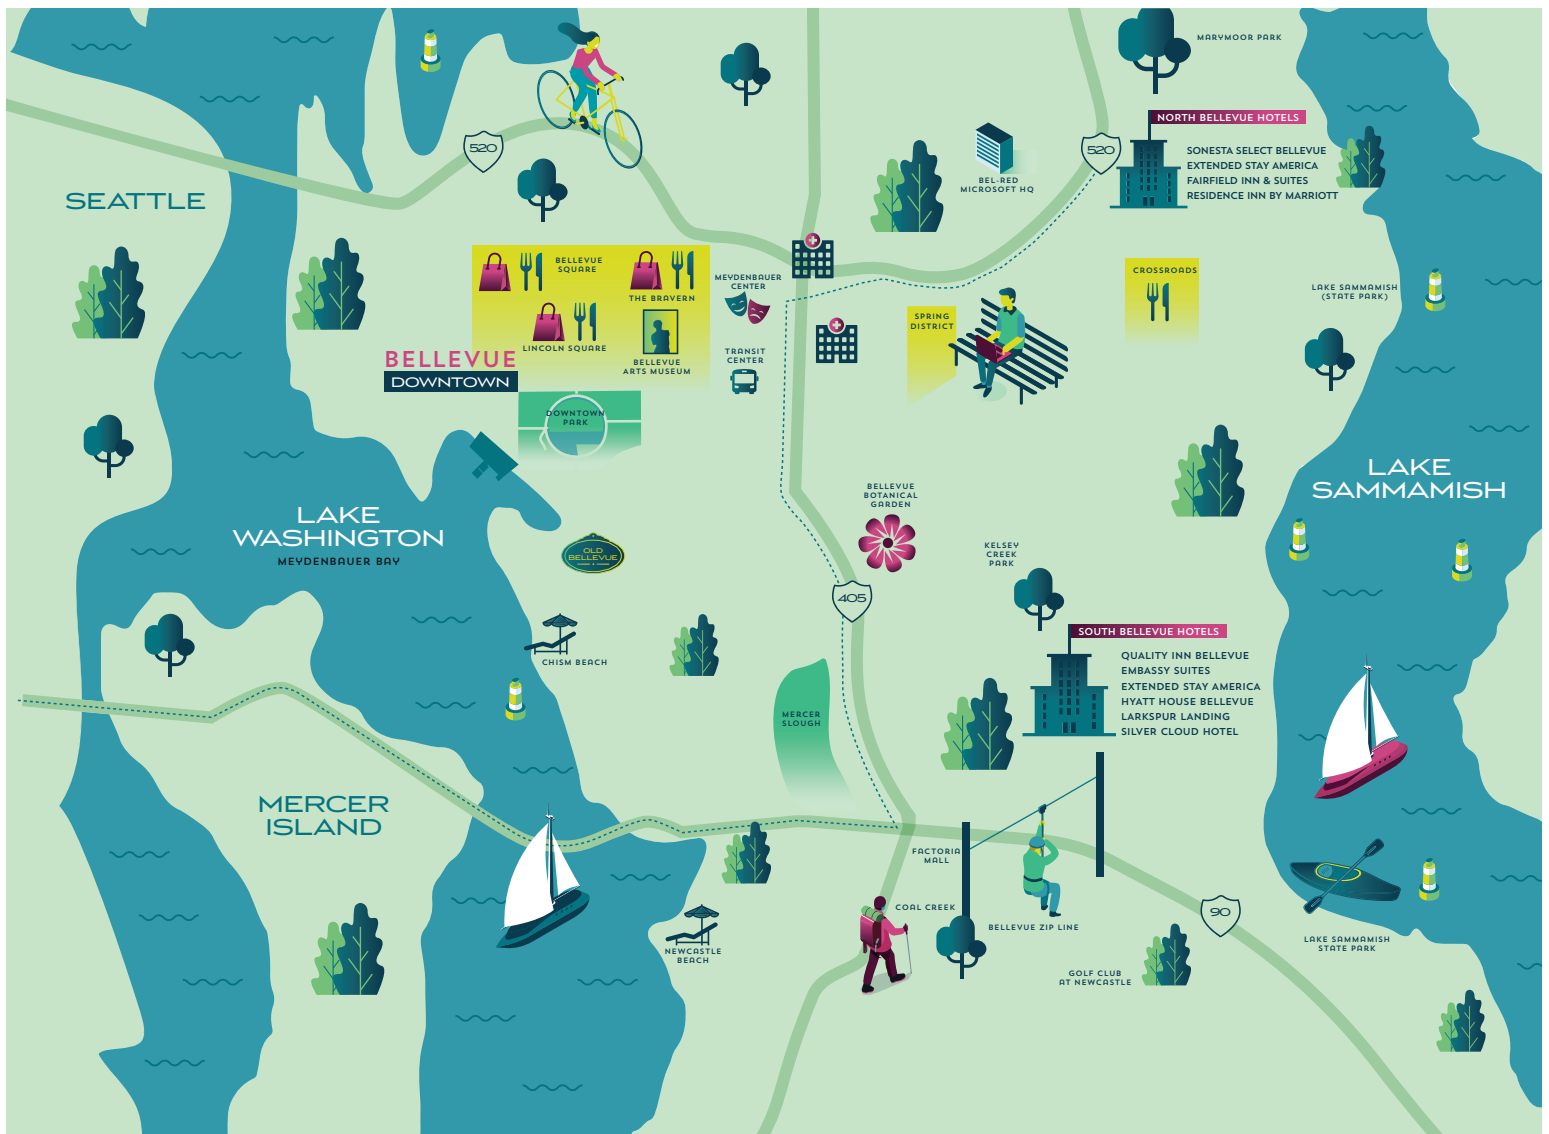

Silver Cloud Hotel
98 rooms, 1,200 sq. ft. mtg. space
(425) 957-9100
silvercloud.com

VISITOR TOOL KIT

- Visitor Guide
- Digital Maps
- Mobile Concierge
- Things to Do

VISIT BELLEVUE WASHINGTON

Visit Bellevue Washington is Bellevue, Washington's official Destination Marketing Organization. We are the primary source for comprehensive visitor information for both convention attendees and leisure travelers. To discover what Bellevue has to offer, visit us at visitbellevuewa.com