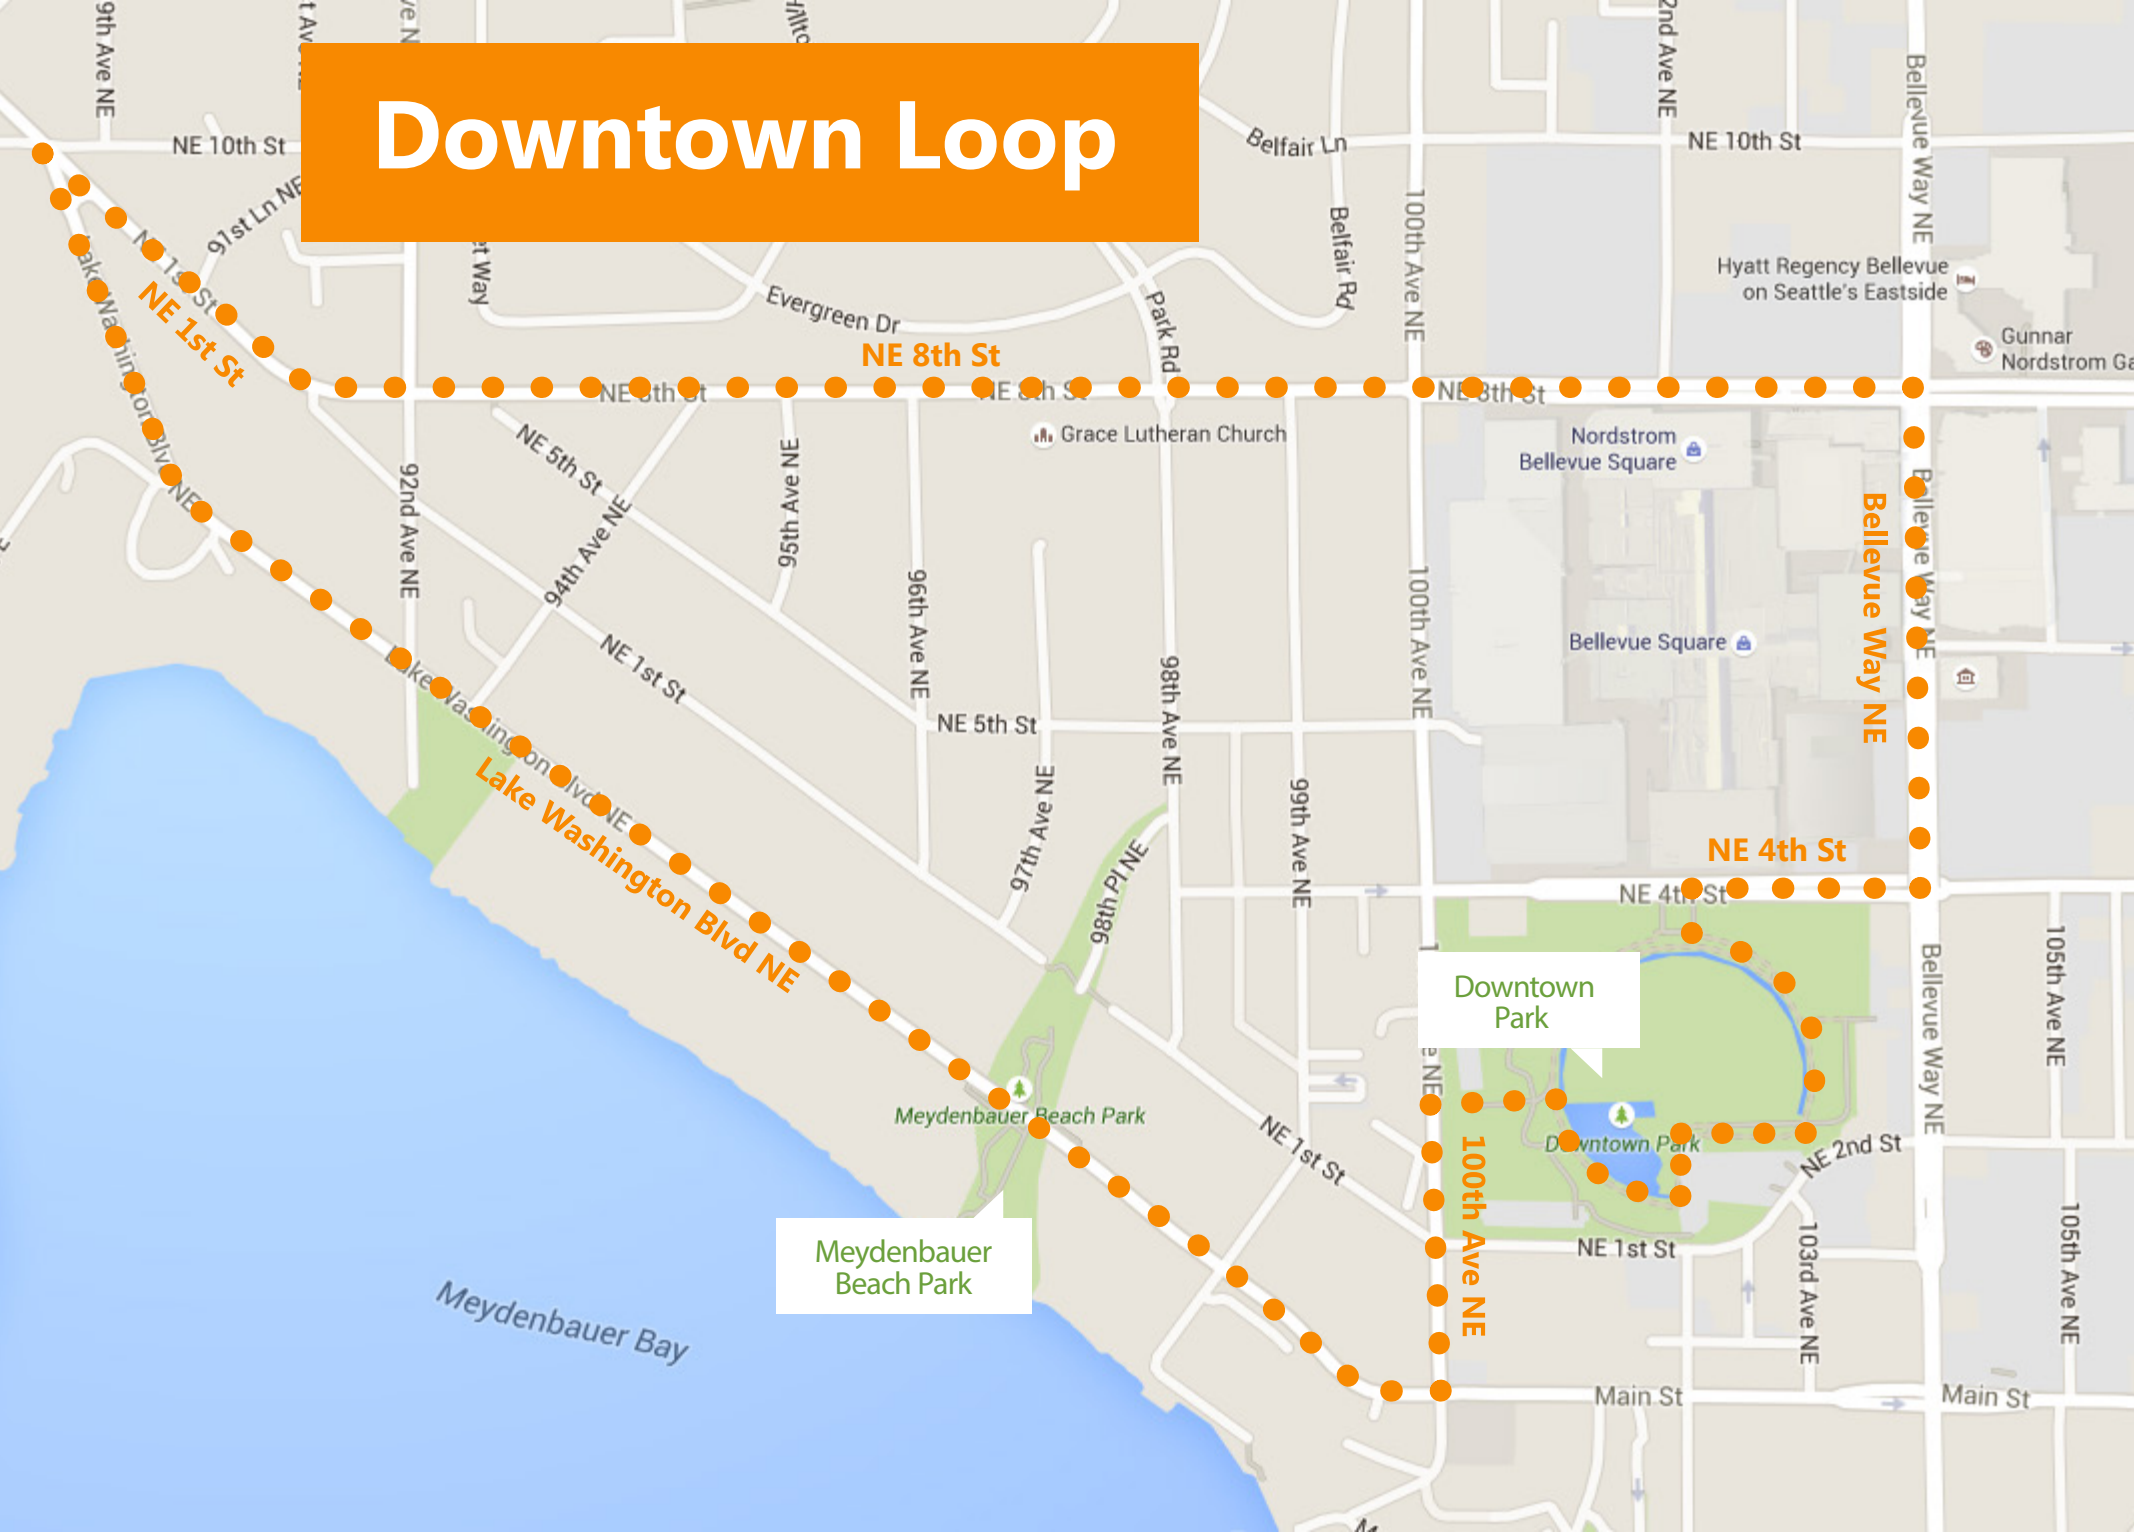

Downtown Loop

Meydenbauer Beach Park

Downtown Park

Downtown Park

Bellevue Way NE

NE 8th St

NE 1st St

NE 4th St

100th Ave NE

Meydenbauer Bay

Lake Washington Blvd NE