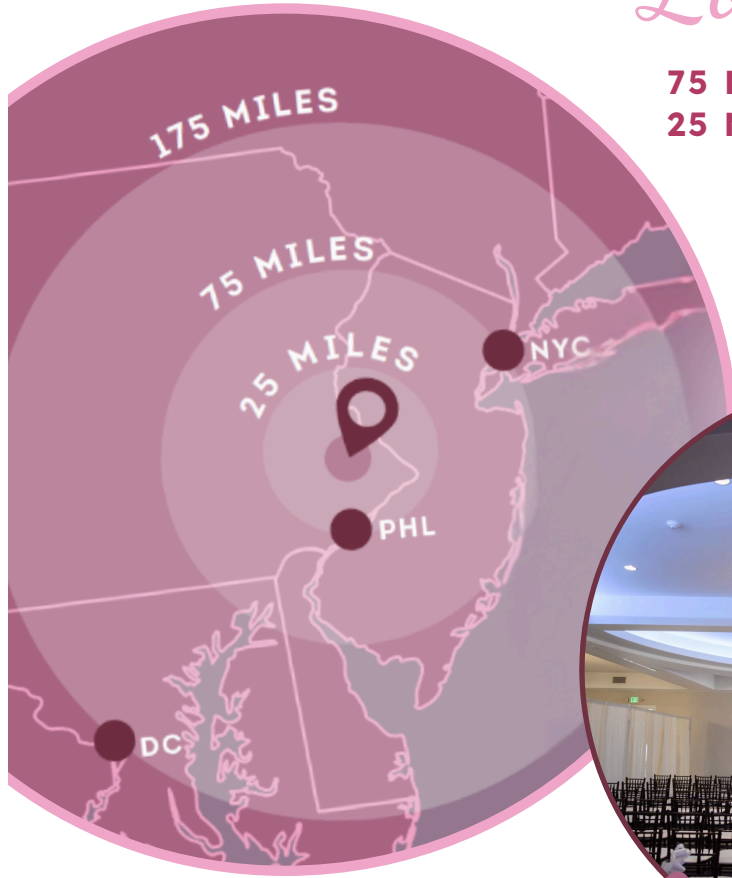

WATERFRONT WEDDINGS

- Andalusia
- Black Bass Hotel
- The Lake House Inn
- Pen Ryn Estate
- Pennsbury Manor
- River House at Odette's
- Stella of New Hope

Stella of New Hope

River House at Odette's

Location

75 MILES FROM NEW YORK CITY
25 MILES FROM PHILADELPHIA

Peddler's Village

COUNTRY CLUBS & BALLROOMS

1675 at The Ridges
 The Ballroom at Hampton Square
 Bensalem Township Country Club
 The Brookside Manor
 The Bucks Club
 The Buck Hotel