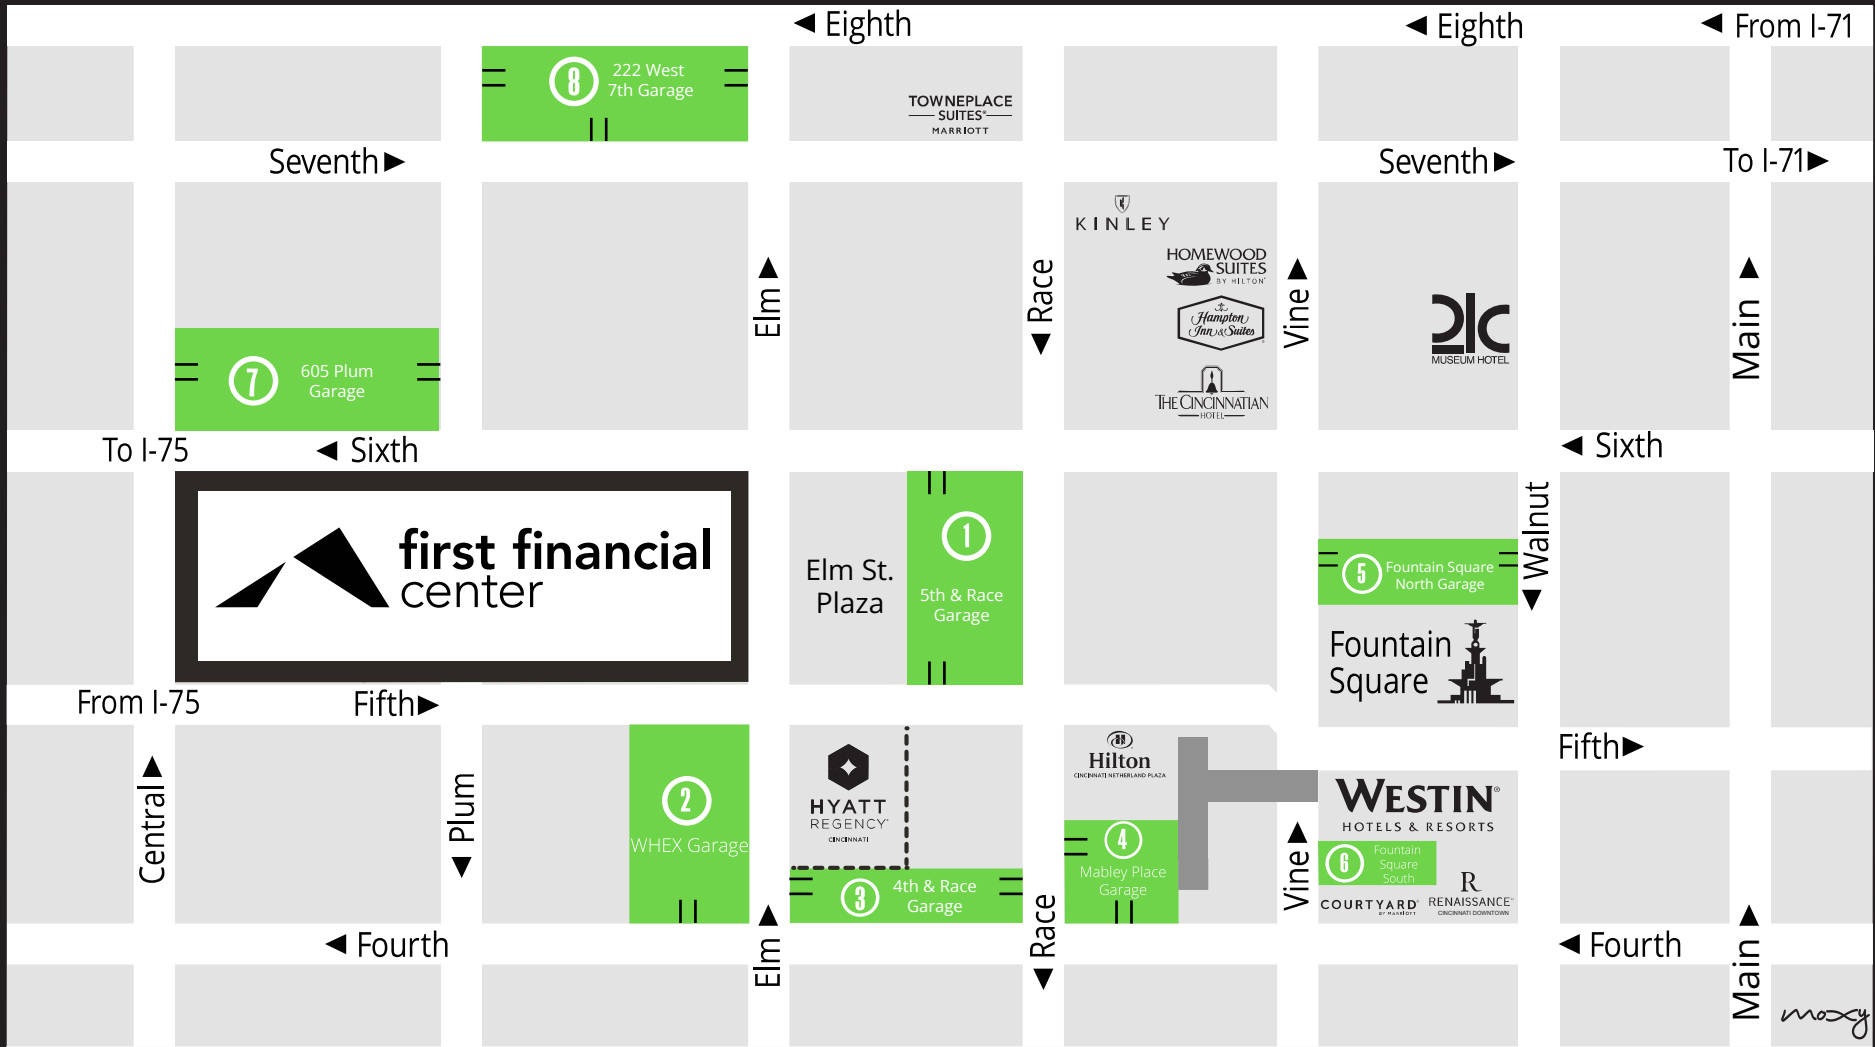

Downtown Cincinnati Preferred Convention Parking

PREFERRED PARKING

Hourly/Daily Rate: Overnight:

1	\$2-25	\$28
2	\$2-15	\$21
3	\$2-23	\$28
4	\$2-19	\$30
5	\$2-25	\$30

ADDITIONAL PARKING

Hourly/Daily Rate: Overnight:

6	\$2-25	\$30
7	\$6-11	\$13
8	\$6-11	\$12

*Rates subject to change

HOTEL VALET PARKING

Hyatt	\$49
Hilton	\$49
Westin	\$48
Renaissance	\$48
Courtyard	\$42
Hampton/Homewood	\$42
Cincinnatian	\$42
Kinley	\$46
TownePlace	\$36
21C	\$40