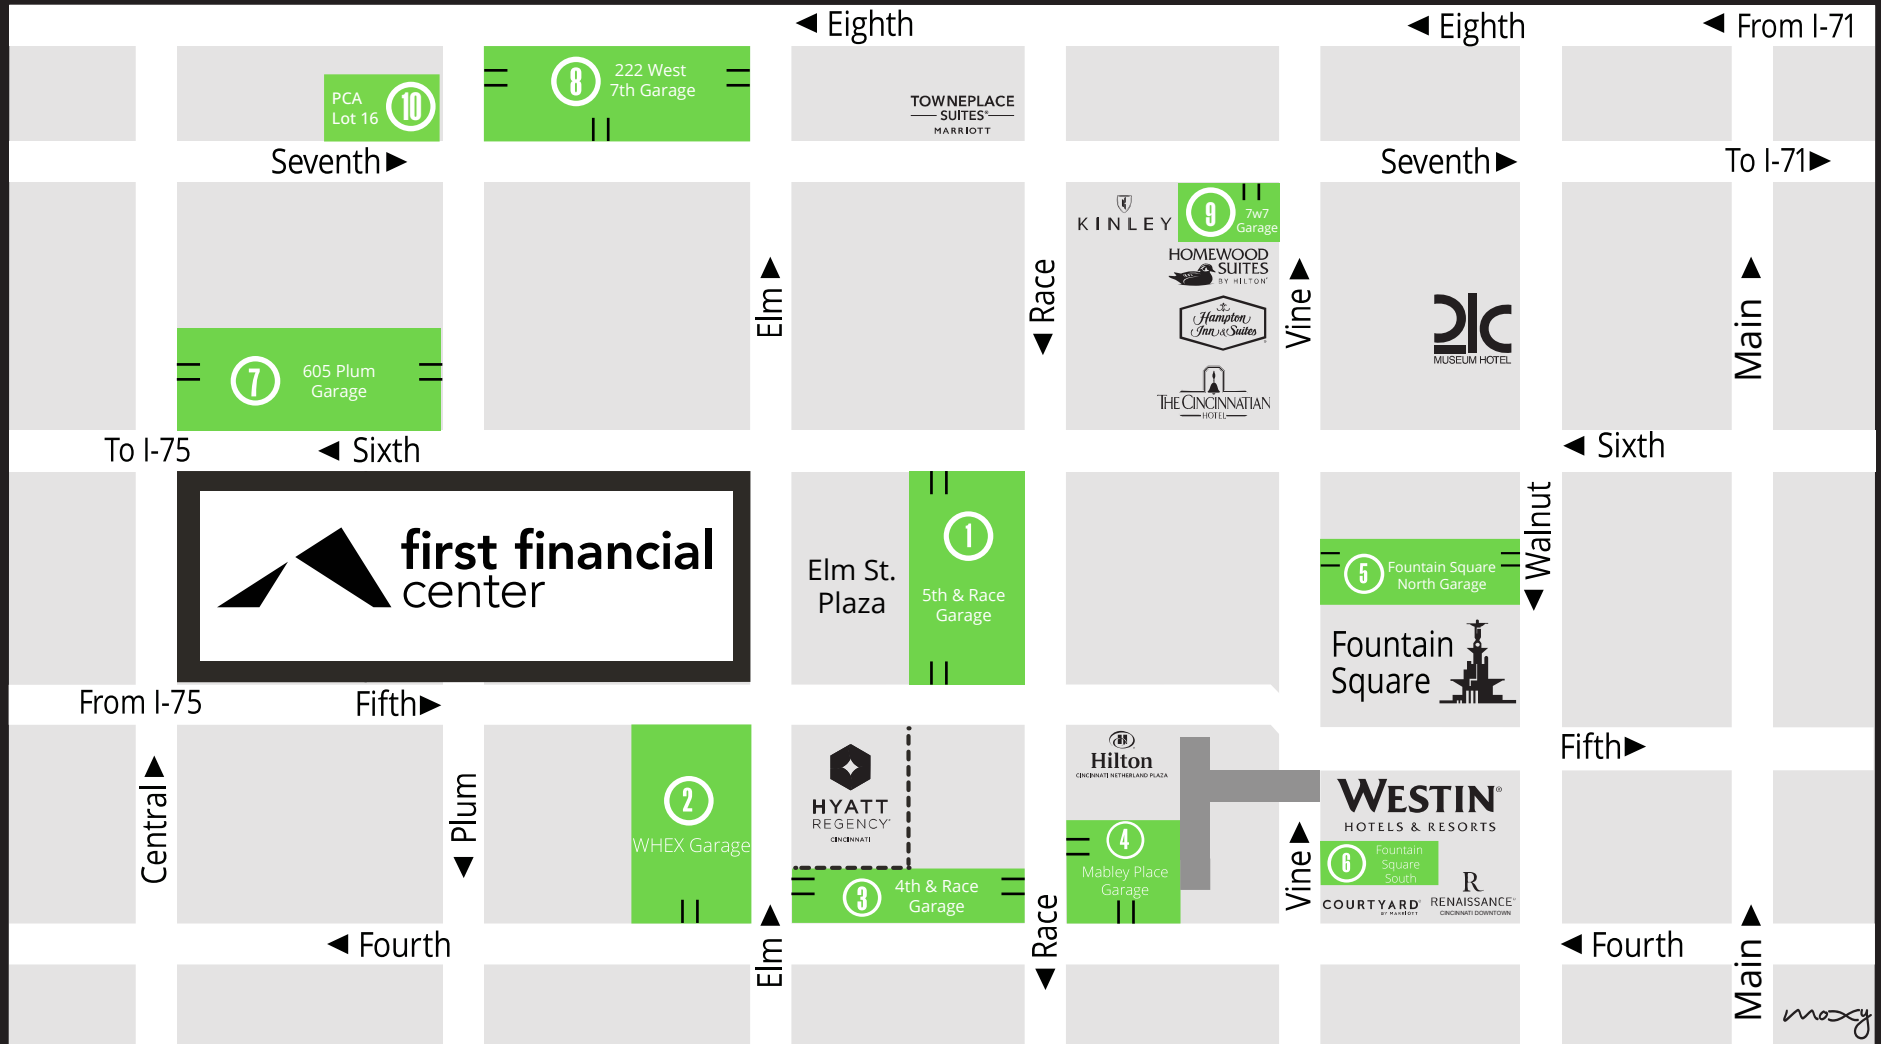

# Downtown Cincinnati Preferred Convention Parking

## PREFERRED PARKING

Hourly/Daily Rate: Overnight:

1	\$2-25	\$28
2	\$2-15	\$21
3	\$2-23	\$28
4	\$2-19	\$30
5	\$2-25	\$30

## ADDITIONAL PARKING

Hourly/Daily Rate: Overnight:

6	\$2-25	\$30
7	\$6-11	\$13
8	\$6-11	\$12
9	\$2-19	\$30
10	\$5-12	\$12

\*Rates subject to change

## HOTEL VALET PARKING

Hyatt	\$49
Hilton	\$49
Westin	\$48
Renaissance	\$48
Courtyard	\$42
Hampton/Homewood	\$42
Cincinnatian	\$42
Kinley	\$46
TownePlace	\$36
21C	\$40

Updated 4.23.26