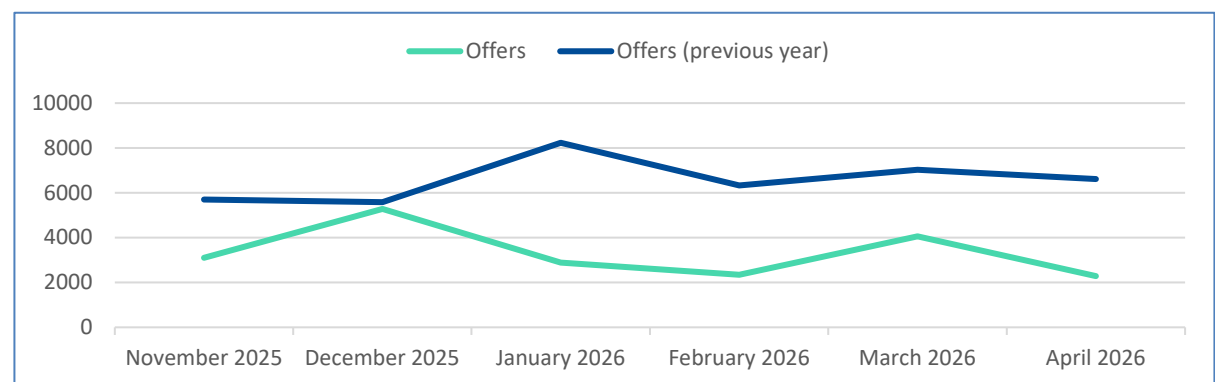

* Event and Offer clicks are dependent on the number of each (Event or Offer) loaded onto DaytonaBeach.com, as the listing counts remain steady year over year.