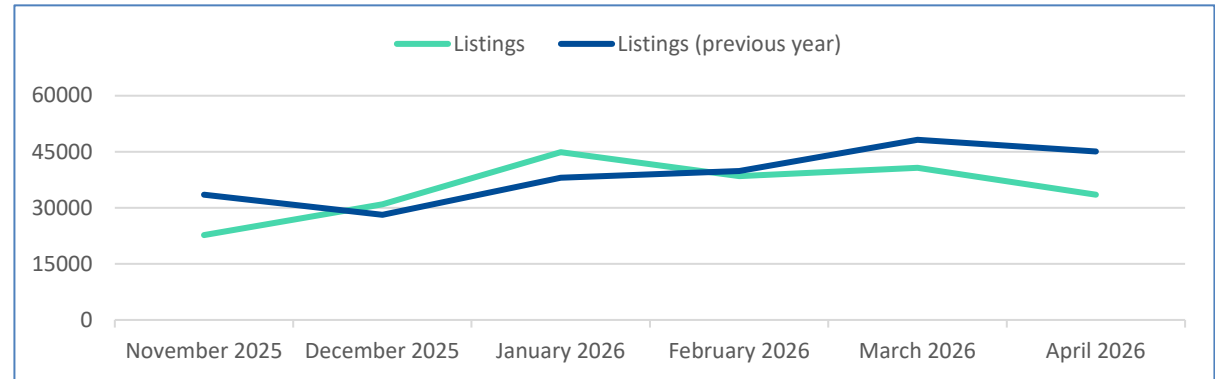

How many referrals (clicks) are my partners receiving from Listings, Events and Coupons?

Month	Listings Clicks	Previous Year	%YoY
April 2026	33,474	45,087	-25.8%
March 2026	40,691	48,206	-15.6%
February 2026	38,477	39,818	-3.4%
January 2026	44,893	38,055	18.0%
December 2025	30,903	28,133	9.8%
November 2025	22,707	33,538	-32.3%

Month	Events Clicks*	Previous Year	%YoY
April 2026	8,667	8,561	1.2%
March 2026	6,650	7,317	-9.1%
February 2026	6,888	6,695	2.9%
January 2026	7,449	4,831	54.2%
December 2025	14,589	9,323	56.5%
November 2025	15,552	10,126	53.6%