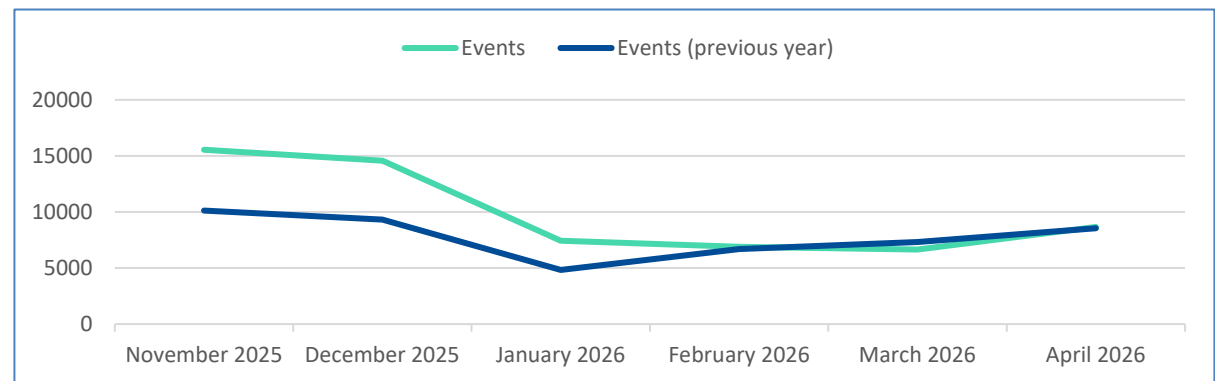

How many referrals (clicks) are my partners receiving from Listings, Events and Coupons?

Month	Listings Clicks	Previous Year	%YoY
April 2026	33,474	45,087	-25.8%
March 2026	40,691	48,206	-15.6%
February 2026	38,477	39,818	-3.4%
January 2026	44,893	38,055	18.0%
December 2025	30,903	28,133	9.8%
November 2025	22,707	33,538	-32.3%

Month	Events Clicks*	Previous Year	%YoY
April 2026	8,667	8,561	1.2%
March 2026	6,650	7,317	-9.1%
February 2026	6,888	6,695	2.9%
January 2026	7,449	4,831	54.2%
December 2025	14,589	9,323	56.5%
November 2025	15,552	10,126	53.6%