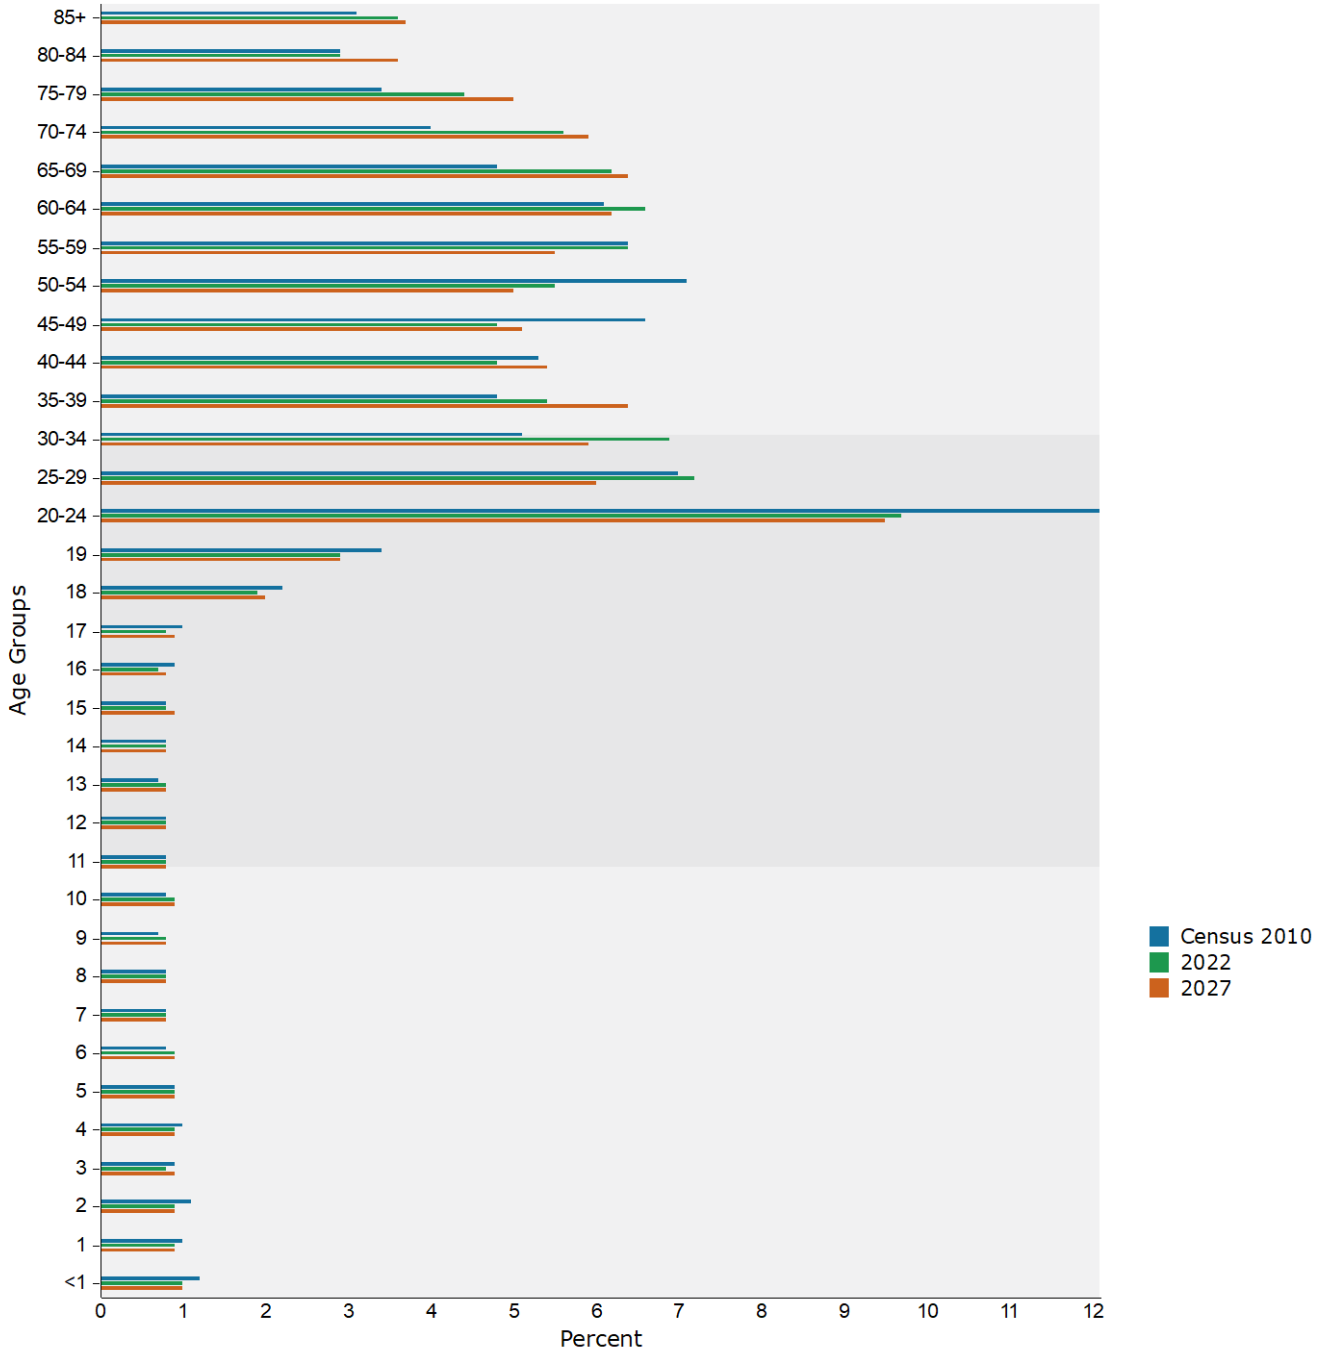

Total Population by Detailed Age	Census 2010		2022		2027	
	Number	Percent	Number	Percent	Number	Percent
Total	63,381	100.0%	75,992	100.0%	78,686	100.0%
<1	731	1.2%	748	1.0%	797	1.0%
1	646	1.0%	685	0.9%	724	0.9%
2	699	1.1%	704	0.9%	742	0.9%
3	575	0.9%	639	0.8%	677	0.9%
4	609	1.0%	674	0.9%	718	0.9%
5	549	0.9%	677	0.9%	698	0.9%
6	512	0.8%	670	0.9%	691	0.9%
7	476	0.8%	621	0.8%	630	0.8%
8	499	0.8%	626	0.8%	641	0.8%
9	473	0.7%	620	0.8%	620	0.8%
10	513	0.8%	704	0.9%	729	0.9%
11	500	0.8%	644	0.8%	660	0.8%
12	495	0.8%	588	0.8%	595	0.8%
13	467	0.7%	616	0.8%	642	0.8%
14	488	0.8%	593	0.8%	634	0.8%
15	488	0.8%	593	0.8%	669	0.9%
16	556	0.9%	569	0.7%	646	0.8%
17	630	1.0%	623	0.8%	703	0.9%
18	1,403	2.2%	1,473	1.9%	1,565	2.0%
19	2,167	3.4%	2,210	2.9%	2,295	2.9%
20 - 24	7,683	12.1%	7,381	9.7%	7,460	9.5%
25 - 29	4,434	7.0%	5,474	7.2%	4,692	6.0%
30 - 34	3,260	5.1%	5,255	6.9%	4,610	5.9%
35 - 39	3,053	4.8%	4,092	5.4%	5,058	6.4%
40 - 44	3,368	5.3%	3,657	4.8%	4,219	5.4%
45 - 49	4,186	6.6%	3,631	4.8%	3,989	5.1%
50 - 54	4,491	7.1%	4,165	5.5%	3,907	5.0%
55 - 59	4,045	6.4%	4,830	6.4%	4,358	5.5%
60 - 64	3,892	6.1%	5,037	6.6%	4,917	6.2%
65 - 69	3,064	4.8%	4,674	6.2%	5,041	6.4%
70 - 74	2,517	4.0%	4,256	5.6%	4,625	5.9%
75 - 79	2,142	3.4%	3,325	4.4%	3,973	5.0%
80 - 84	1,807	2.9%	2,234	2.9%	2,863	3.6%
85+	1,963	3.1%	2,704	3.6%	2,898	3.7%
<18	9,903	15.6%	11,595	15.3%	12,214	15.5%
18+	53,474	84.4%	64,398	84.7%	66,470	84.5%
21+	47,932	75.6%	58,698	77.2%	60,569	77.0%
Median Age	39.6		40.7		41.7	

Source: Esri forecasts for 2022 and 2027. U.S. Census Bureau 2010 decennial Census data converted by Esri into 2020 geography.

December 13, 2022

Detailed Age Profile

Daytona Beach City, FL
Daytona Beach City, FL (1216525)

Prepared by Pratima Strong The City of Daytona

Total Population by Detailed Age

Source: Esri forecasts for 2022 and 2027. U.S. Census Bureau 2010 decennial Census data converted by Esri into 2020 geography.