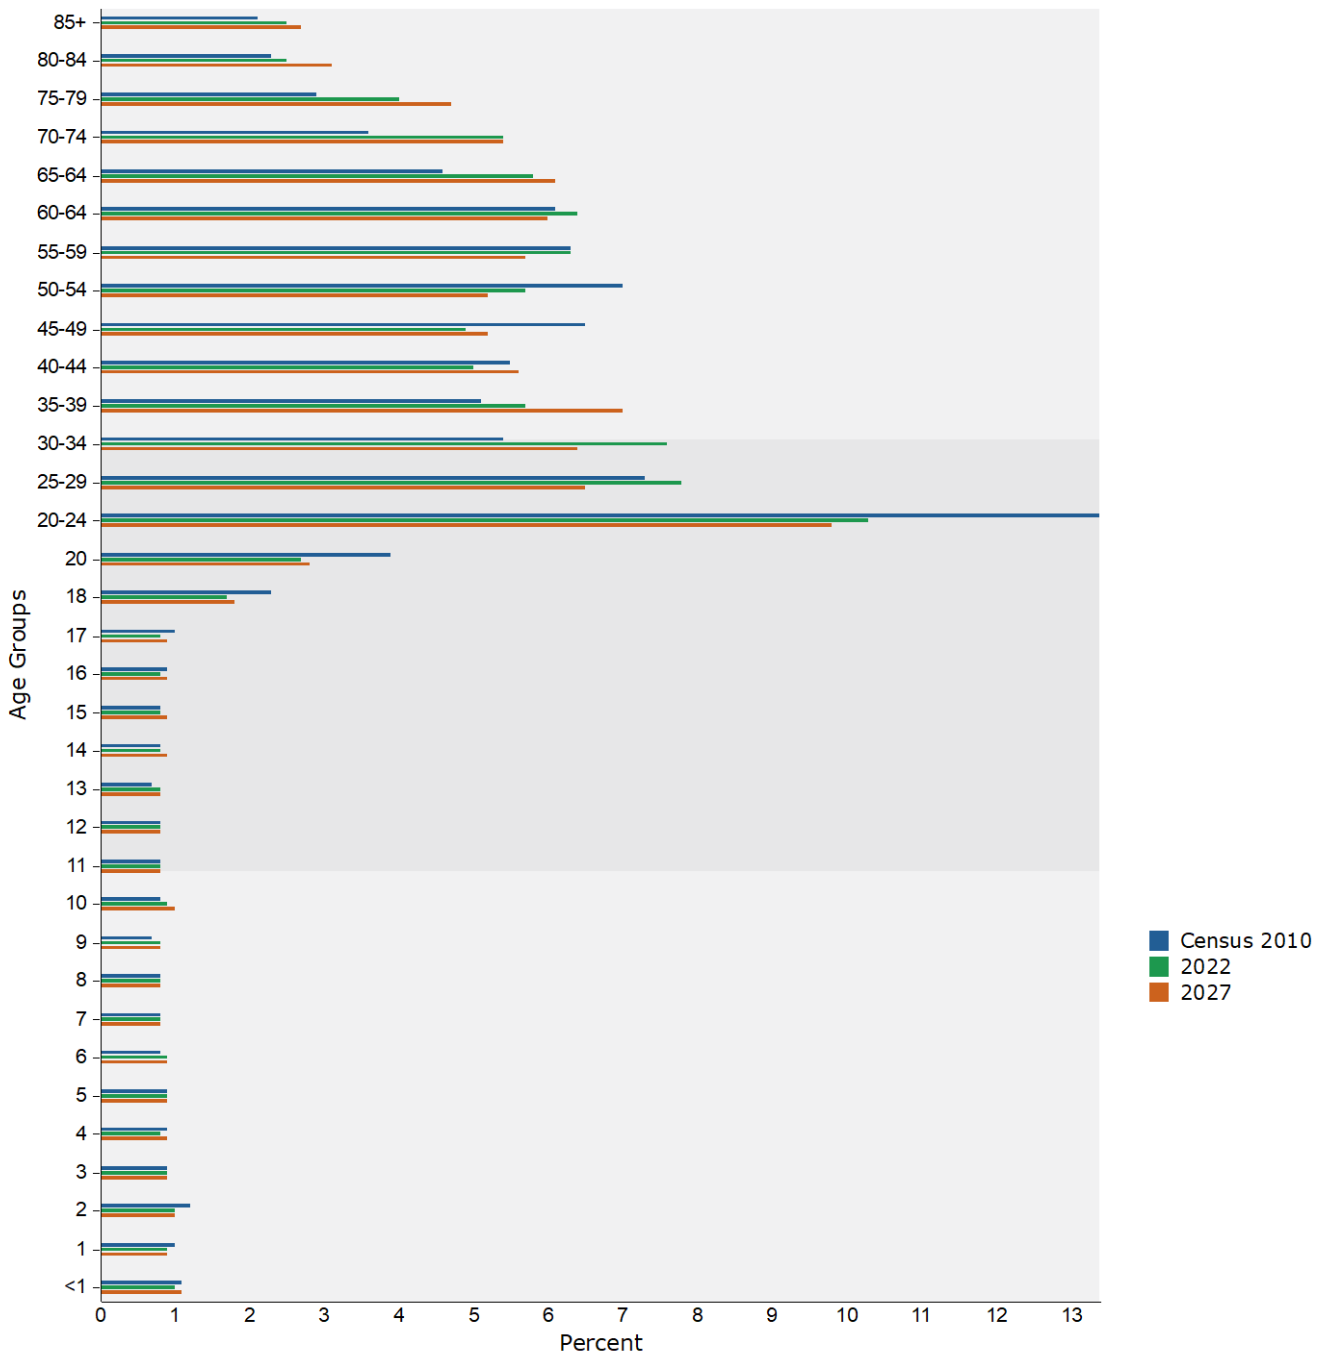

<1	360	1.1%	381	1.0%	411	1.1%
1	306	1.0%	329	0.9%	347	0.9%
2	374	1.2%	366	1.0%	391	1.0%
3	293	0.9%	330	0.9%	356	0.9%
4	294	0.9%	314	0.8%	331	0.9%
5	293	0.9%	356	0.9%	367	0.9%
6	258	0.8%	339	0.9%	351	0.9%
7	259	0.8%	309	0.8%	312	0.8%
8	255	0.8%	314	0.8%	316	0.8%
9	230	0.7%	311	0.8%	315	0.8%
10	262	0.8%	356	0.9%	370	1.0%
11	251	0.8%	313	0.8%	318	0.8%
12	256	0.8%	292	0.8%	291	0.8%
13	235	0.7%	303	0.8%	316	0.8%
14	256	0.8%	318	0.8%	338	0.9%
15	246	0.8%	304	0.8%	340	0.9%
16	301	0.9%	299	0.8%	352	0.9%
17	322	1.0%	298	0.8%	345	0.9%
18	738	2.3%	650	1.7%	700	1.8%
19	1,250	3.9%	1,026	2.7%	1,074	2.8%
20 - 24	4,302	13.4%	3,860	10.3%	3,795	9.8%
25 - 29	2,341	7.3%	2,919	7.8%	2,519	6.5%
30 - 34	1,737	5.4%	2,863	7.6%	2,489	6.4%
35 - 39	1,627	5.1%	2,153	5.7%	2,719	7.0%
40 - 44	1,780	5.5%	1,884	5.0%	2,174	5.6%
45 - 49	2,078	6.5%	1,845	4.9%	2,012	5.2%
50 - 54	2,233	7.0%	2,132	5.7%	1,997	5.2%
55 - 59	2,034	6.3%	2,378	6.3%	2,221	5.7%
60 - 64	1,954	6.1%	2,394	6.4%	2,321	6.0%
65 - 69	1,471	4.6%	2,189	5.8%	2,376	6.1%
70 - 74	1,170	3.6%	2,013	5.4%	2,103	5.4%
75 - 79	937	2.9%	1,501	4.0%	1,816	4.7%
80 - 84	729	2.3%	942	2.5%	1,185	3.1%
85+	660	2.1%	951	2.5%	1,053	2.7%
<18	5,049	15.7%	5,833	15.5%	6,166	15.9%
18+	27,041	84.3%	31,700	84.5%	32,554	84.1%
21+	23,929	74.6%	28,992	77.2%	29,751	76.8%
Median Age	36.9		38.8		39.8	

Source: Esri forecasts for 2022 and 2027. U.S. Census Bureau 2010 decennial Census data converted by Esri into 2020 geography.

December 13, 2022

Detailed Age Profile

Daytona Beach City, FL
Daytona Beach City, FL (1216525)
Geography: Place

Prepared by Pratima Strong The City of Daytona

Male Population by Detailed Age

Source: Esri forecasts for 2022 and 2027. U.S. Census Bureau 2010 decennial Census data converted by Esri into 2020 geography.