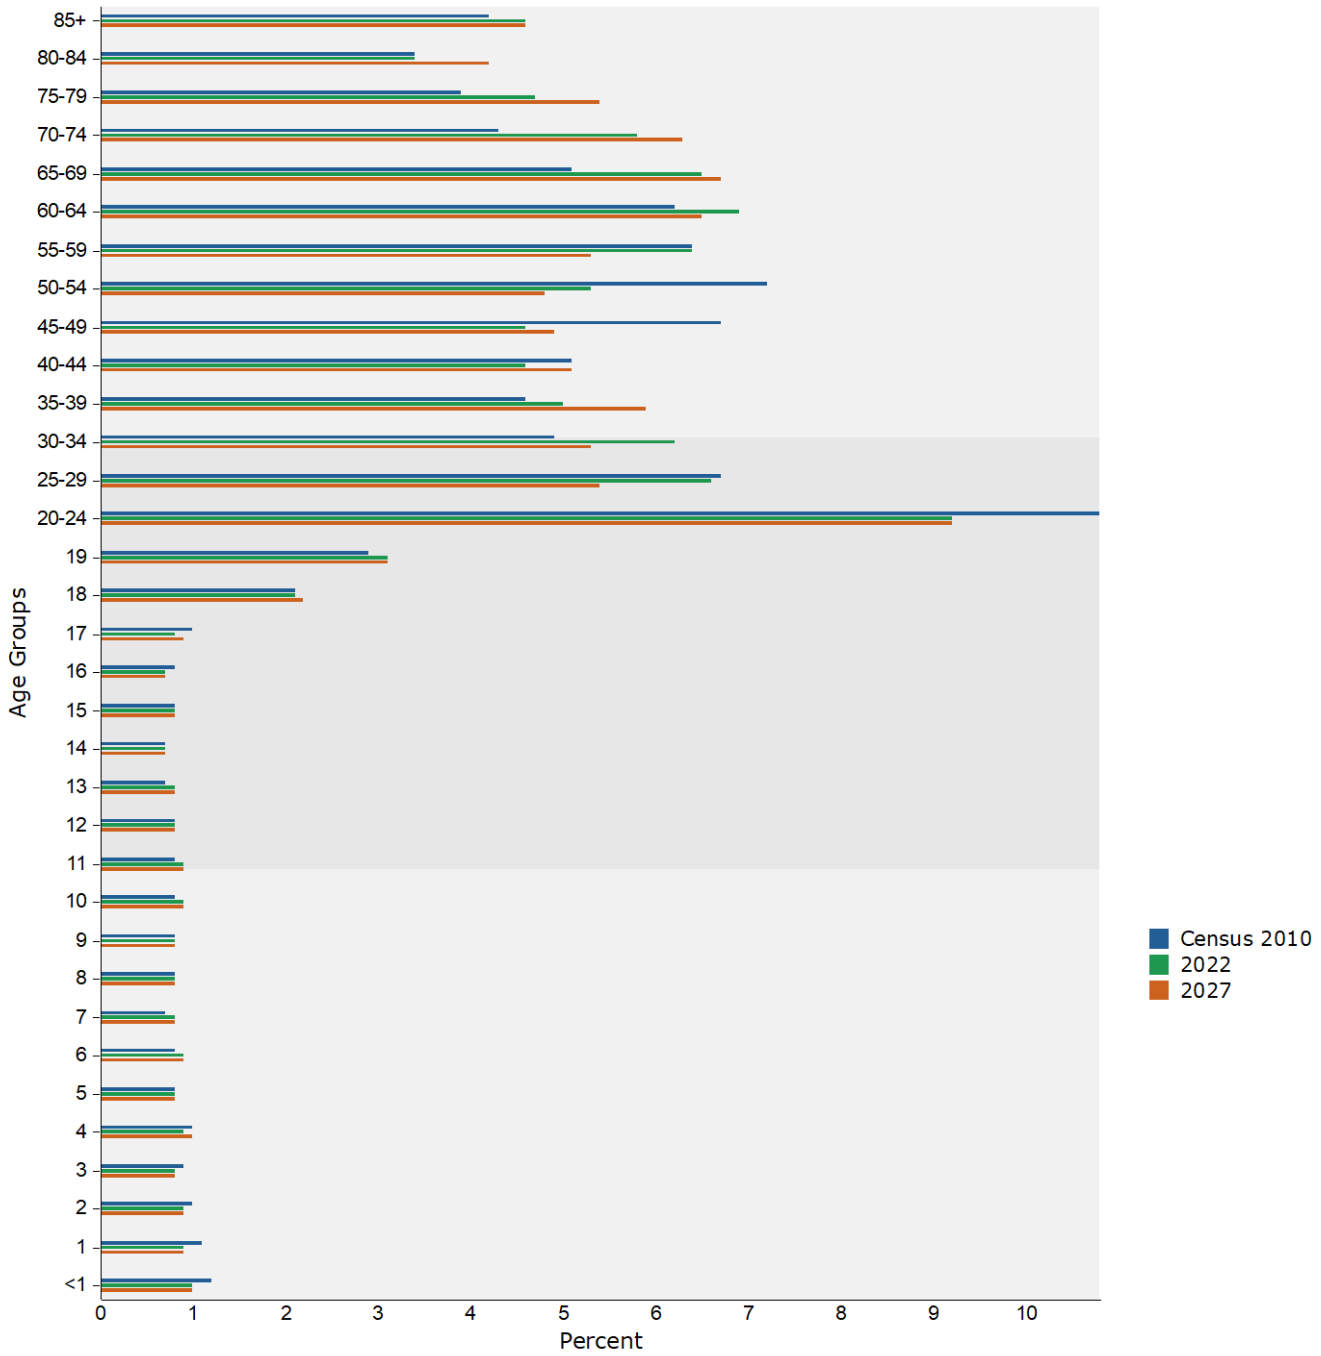

1	340	1.1%	356	0.9%	377	0.9%
2	325	1.0%	338	0.9%	351	0.9%
3	282	0.9%	309	0.8%	321	0.8%
4	315	1.0%	360	0.9%	387	1.0%
5	256	0.8%	321	0.8%	331	0.8%
6	254	0.8%	331	0.9%	340	0.9%
7	217	0.7%	312	0.8%	318	0.8%
8	244	0.8%	312	0.8%	325	0.8%
9	243	0.8%	309	0.8%	305	0.8%
10	251	0.8%	348	0.9%	359	0.9%
11	249	0.8%	331	0.9%	342	0.9%
12	239	0.8%	296	0.8%	304	0.8%
13	232	0.7%	313	0.8%	326	0.8%
14	232	0.7%	275	0.7%	296	0.7%
15	242	0.8%	289	0.8%	329	0.8%
16	255	0.8%	270	0.7%	294	0.7%
17	308	1.0%	325	0.8%	358	0.9%
18	665	2.1%	823	2.1%	865	2.2%
19	917	2.9%	1,184	3.1%	1,221	3.1%
20 - 24	3,381	10.8%	3,521	9.2%	3,665	9.2%
25 - 29	2,093	6.7%	2,555	6.6%	2,173	5.4%
30 - 34	1,523	4.9%	2,392	6.2%	2,121	5.3%
35 - 39	1,426	4.6%	1,939	5.0%	2,339	5.9%
40 - 44	1,588	5.1%	1,773	4.6%	2,045	5.1%
45 - 49	2,108	6.7%	1,786	4.6%	1,977	4.9%
50 - 54	2,258	7.2%	2,033	5.3%	1,910	4.8%
55 - 59	2,011	6.4%	2,452	6.4%	2,137	5.3%
60 - 64	1,938	6.2%	2,643	6.9%	2,596	6.5%
65 - 69	1,593	5.1%	2,485	6.5%	2,665	6.7%
70 - 74	1,347	4.3%	2,243	5.8%	2,522	6.3%
75 - 79	1,205	3.9%	1,824	4.7%	2,157	5.4%
80 - 84	1,078	3.4%	1,292	3.4%	1,678	4.2%
85+	1,303	4.2%	1,753	4.6%	1,845	4.6%
<18	4,854	15.5%	5,762	15.0%	6,048	15.1%
18+	26,434	84.5%	32,698	85.0%	33,916	84.9%
21+	24,003	76.7%	29,706	77.2%	30,818	77.1%
Median Age	42.5		43.0		43.8	

Source: Esri forecasts for 2022 and 2027. U.S. Census Bureau 2010 decennial Census data converted by Esri into 2020 geography.

December 13, 2022

Detailed Age Profile

Daytona Beach City, FL
 Daytona Beach City, FL (1216525)
 Geography: Place

Prepared by Pratima Strong The City of Daytona

Female Population by Detailed Age

Source: Esri forecasts for 2022 and 2027. U.S. Census Bureau 2010 decennial Census data converted by Esri into 2020 geography.