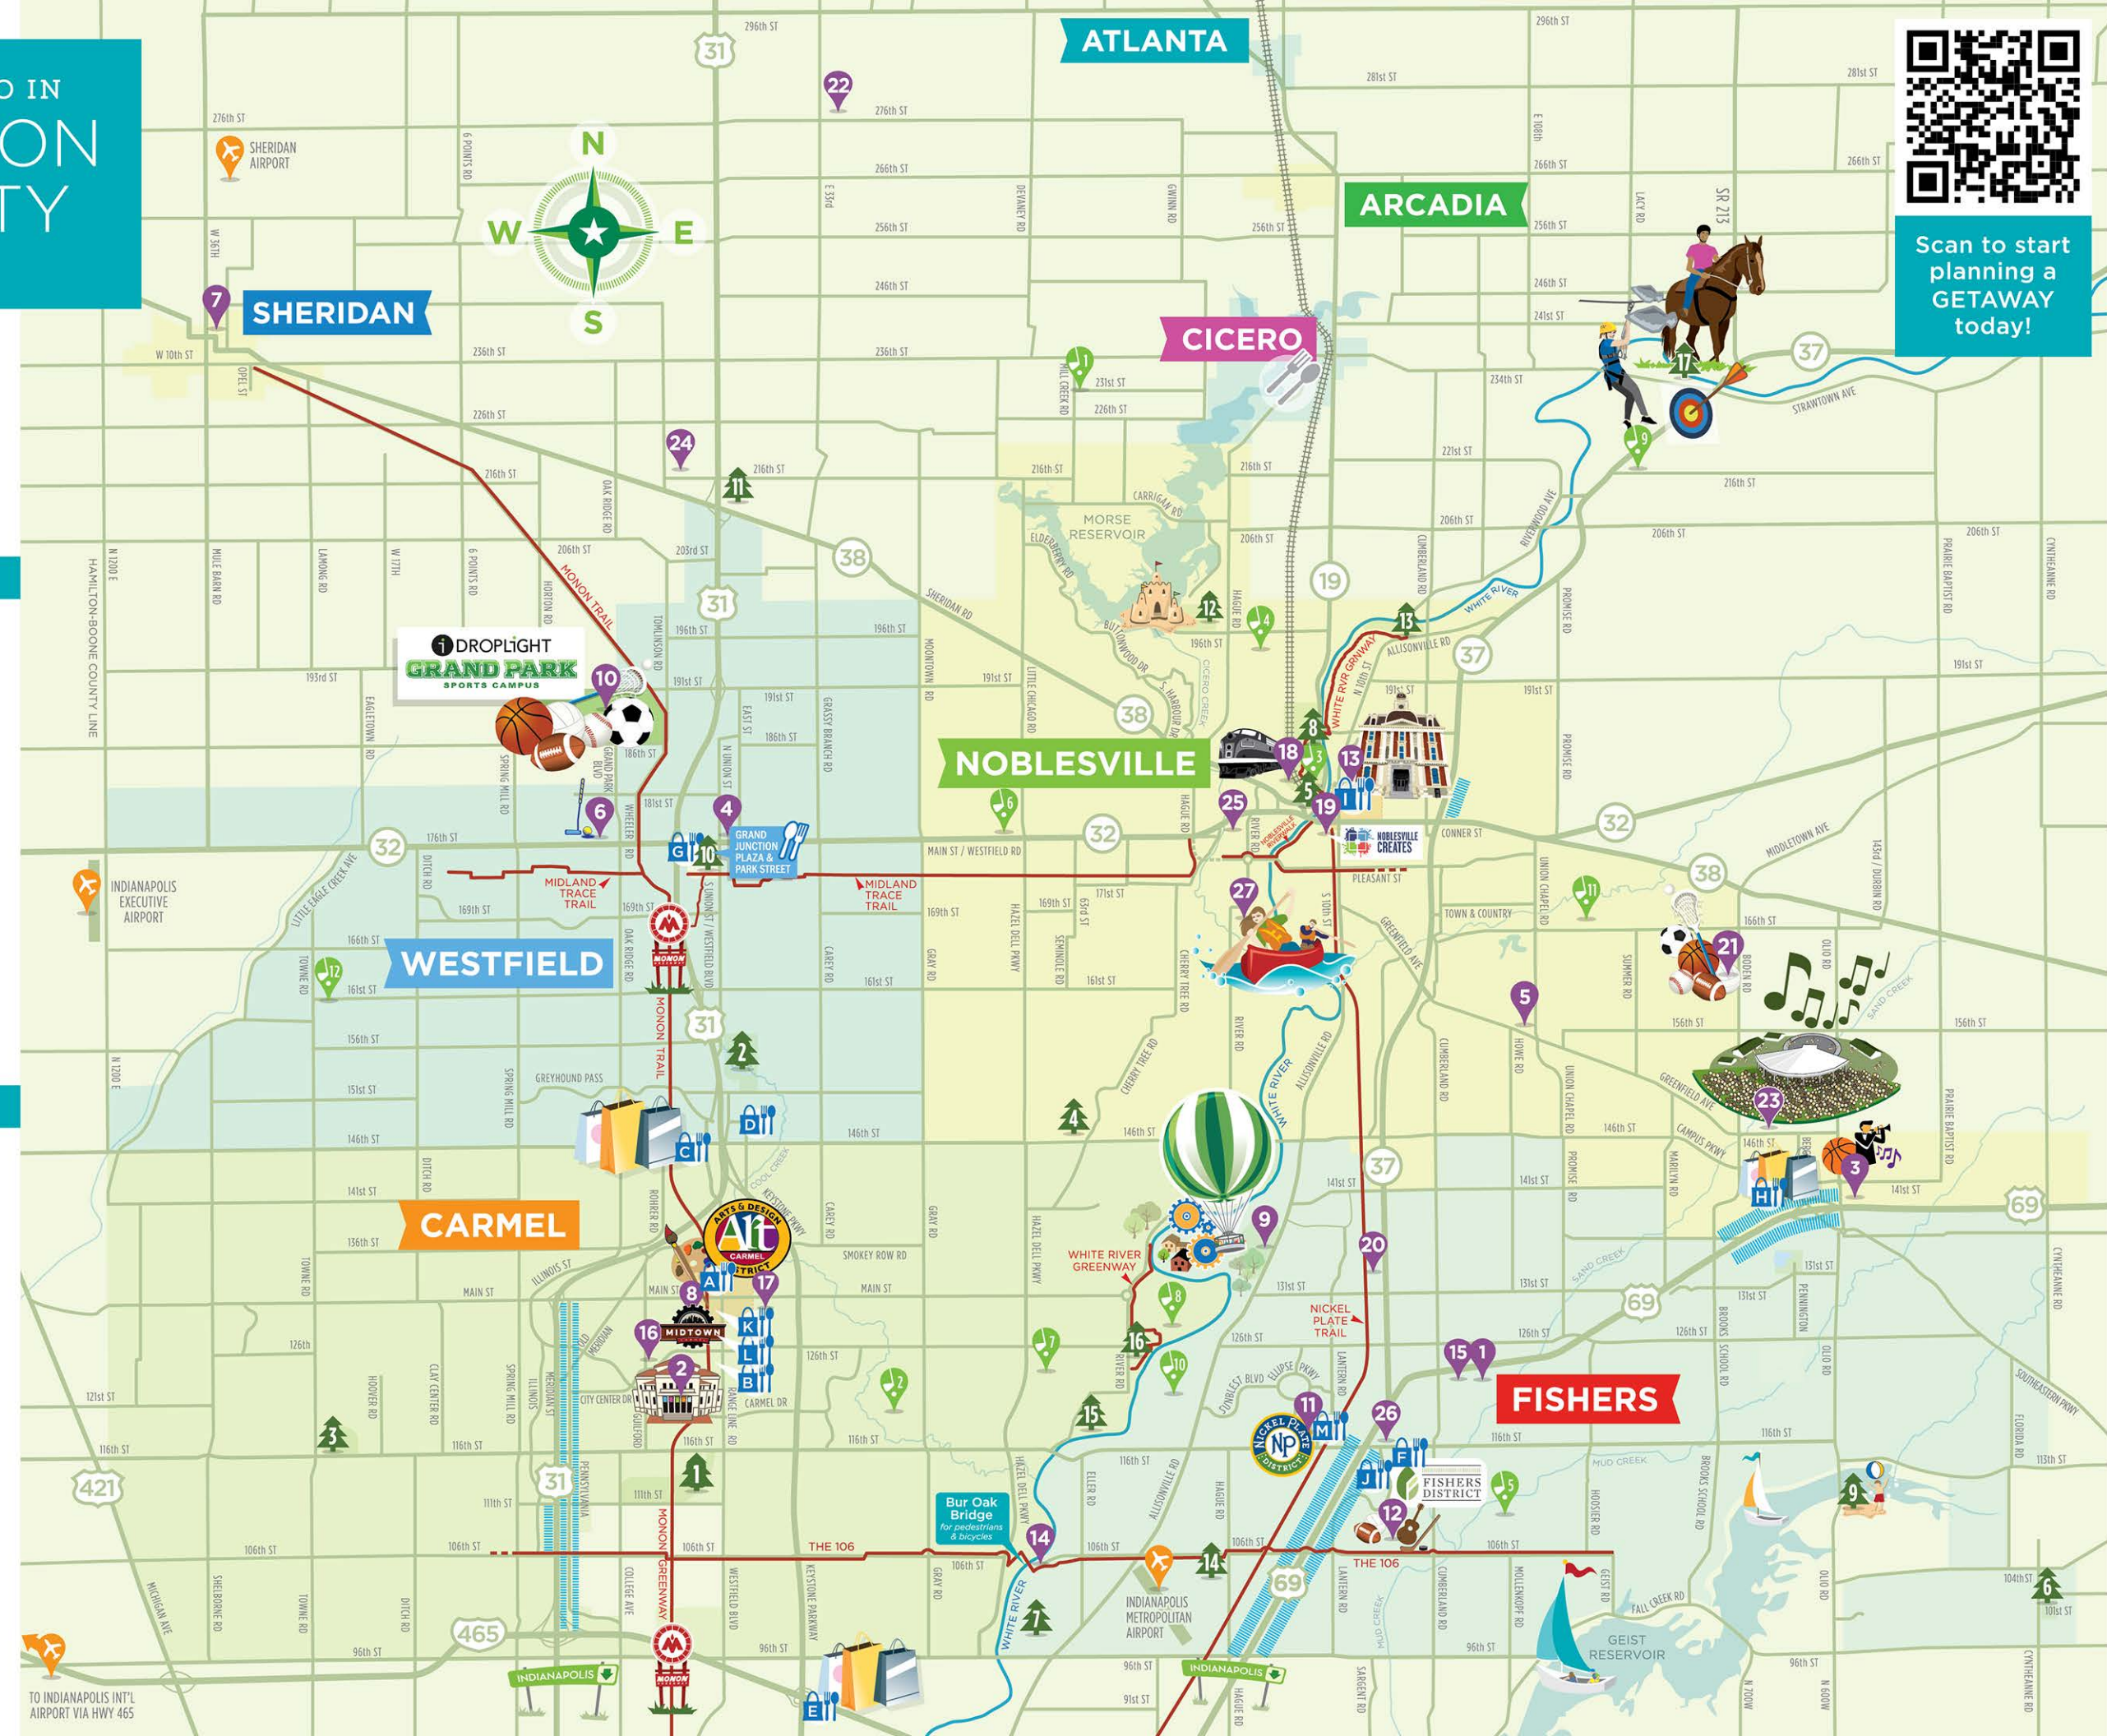

THINGS TO DO IN HAMILTON COUNTY INDIANA

LEGEND

- ATTRACTION
- SHOPPING & DINING
- PARK
- GOLF COURSE
- GREENWAY/TRAIL
- HOTELS/HOSPITALITY CORRIDOR

GOLF COURSES

- 1 Bear Slide Golf Club
- 2 Brookshire Golf Club
- 3 Forest Park Golf Course
- 4 Fox Prairie Golf Course
- 5 Ironwood Golf Club
- 6 Pebble Brook Golf Club
- 7 Plum Creek Golf Club
- 8 Prairie View Golf Club
- 9 Purgatory Golf Club
- 10 River Glen Country Club
- 11 Stony Creek Golf Club
- 12 Wood Wind Golf Club

Dining

Monon Trailhead Parking

GETTING HERE

Located just minutes northeast of Indianapolis, Hamilton County, Indiana, offers live music, local dining, art galleries and outdoor recreation. Unique attractions are closer than you think and easily accessible from highways 31, 32, 37 and 38 as well as I-69 and the Indianapolis beltway, I-465. Our nationally acclaimed communities of Carmel, Fishers, Noblesville and Westfield and the Northern Towns are in the Eastern Time Zone and observe standard and daylight saving times.