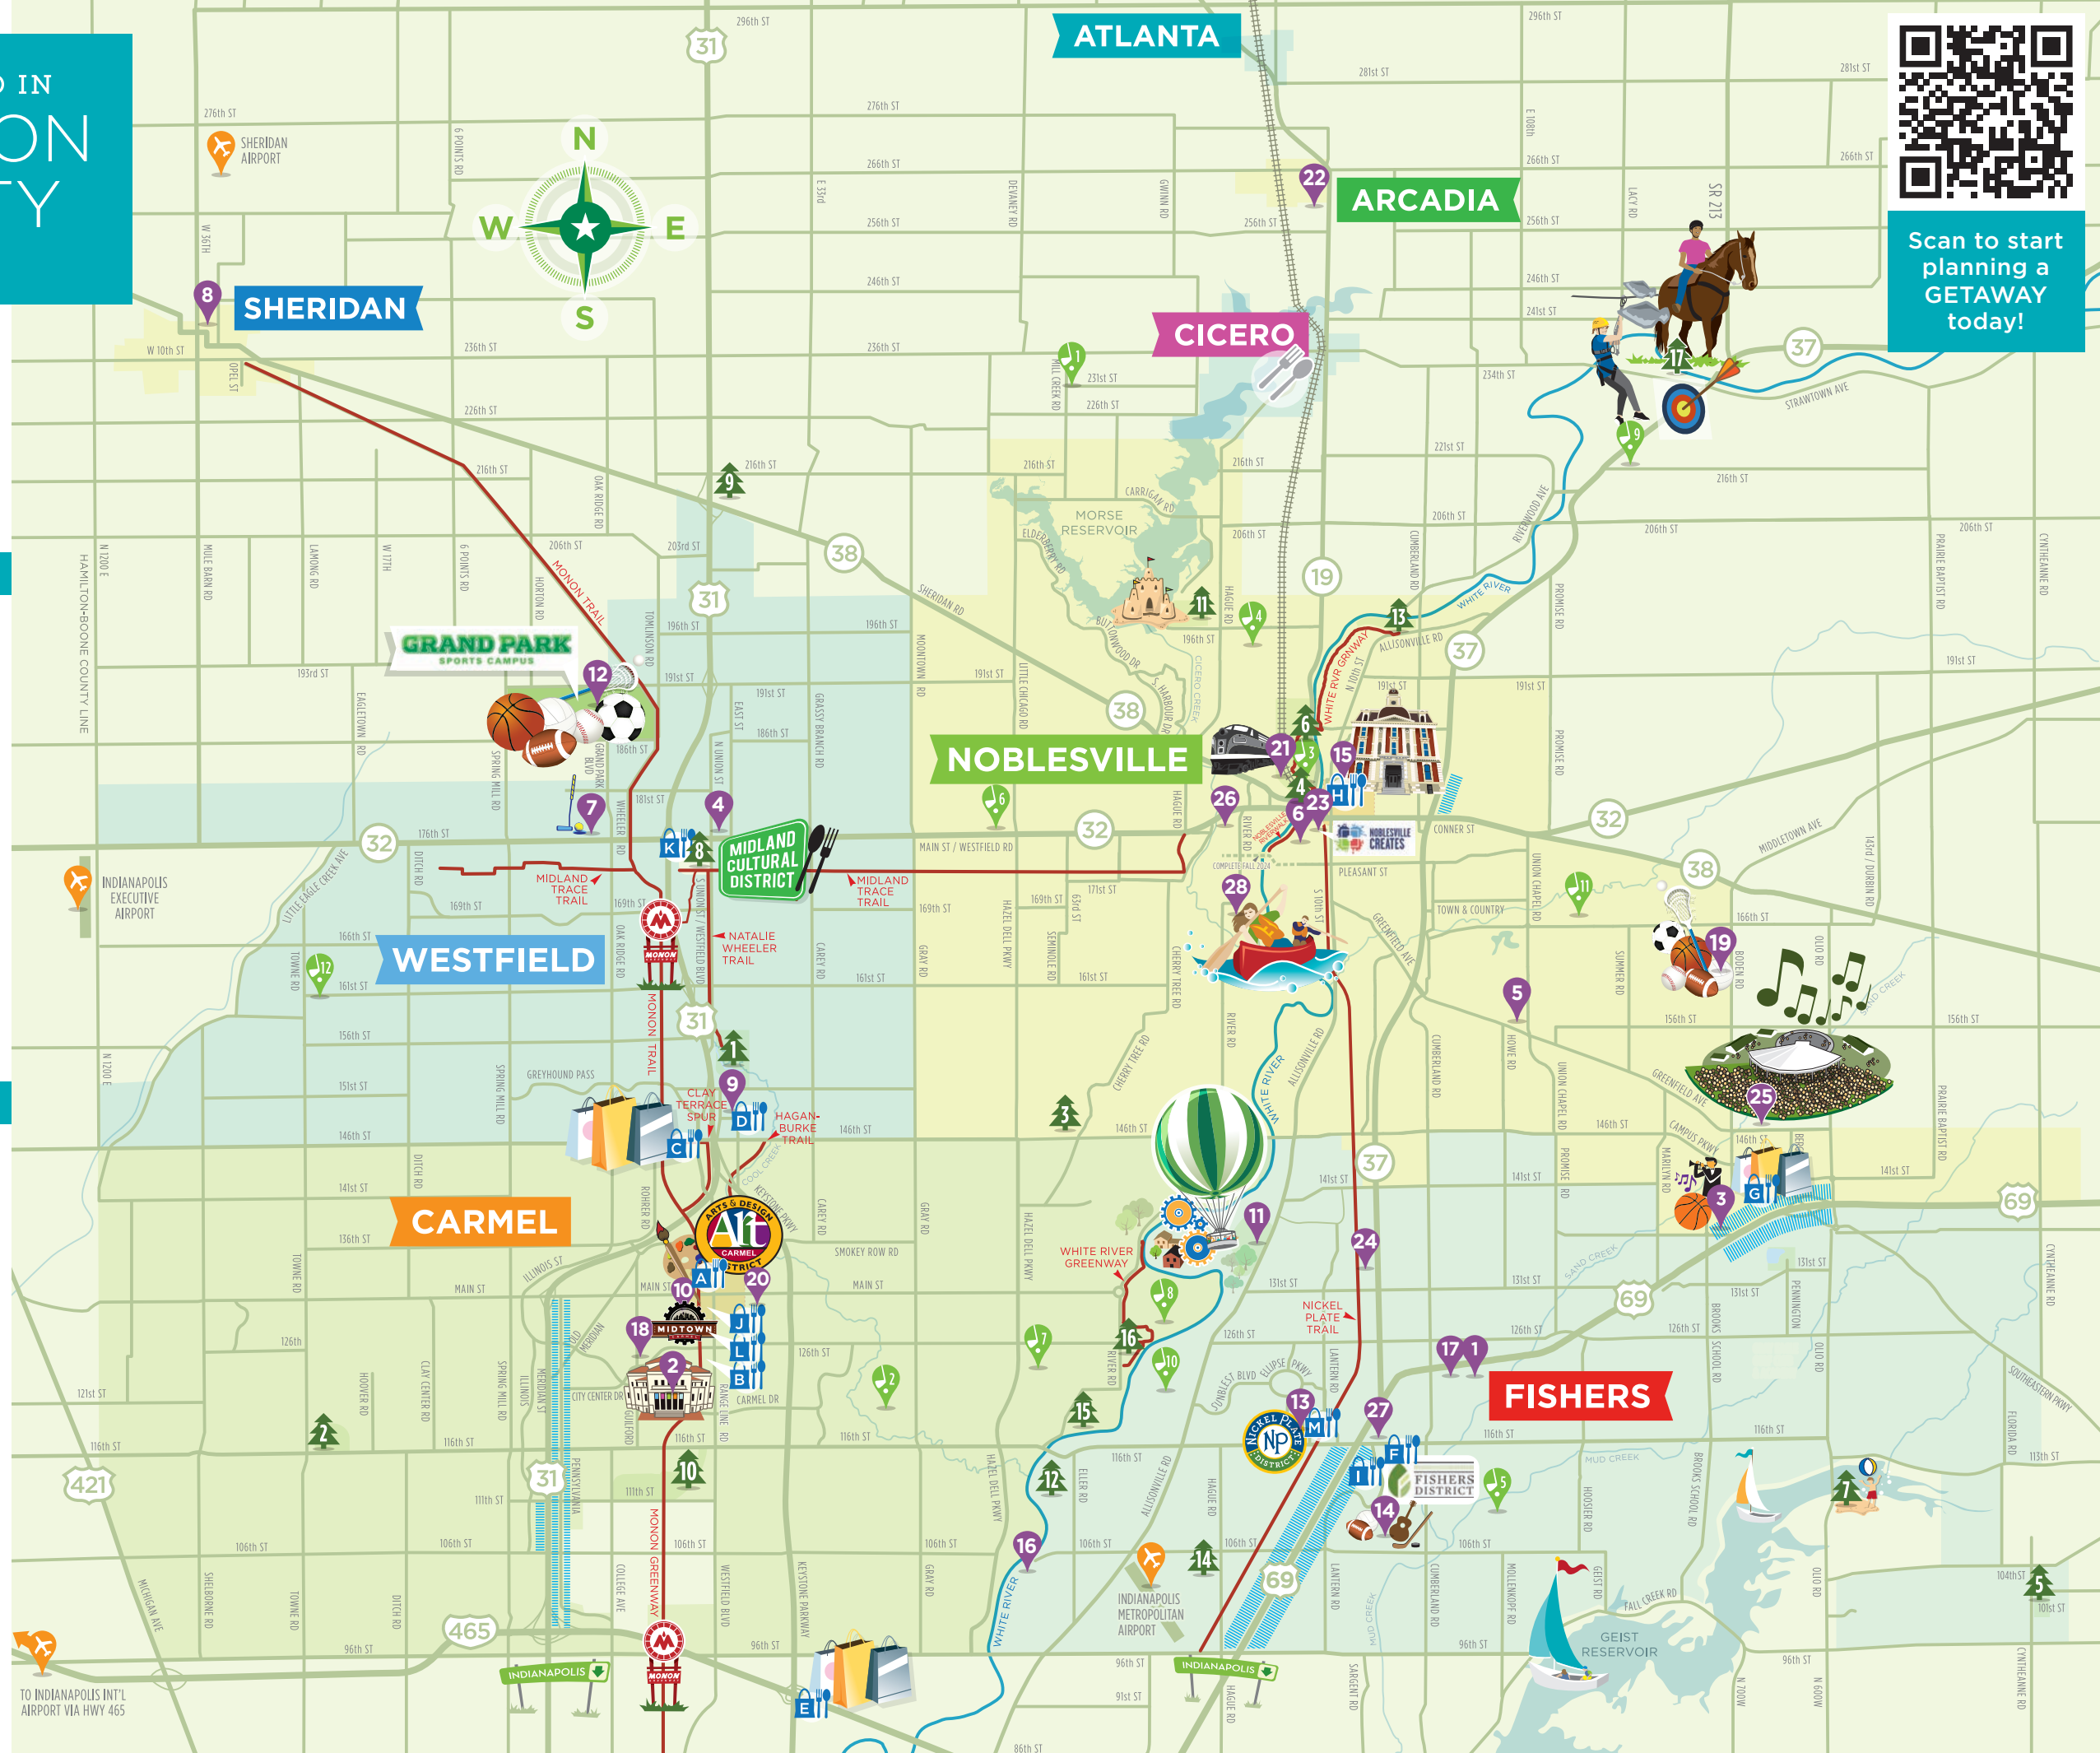

THINGS TO DO IN HAMILTON COUNTY INDIANA

LEGEND

- ATTRACTION
- SHOPPING & DINING
- PARK
- GOLF COURSE
- GREENWAY/TRAIL
- HOTELS/HOSPITALITY CORRIDOR

GOLF COURSES

1. 1 Bear Slide Golf Club
2. 2 Brookshire Golf Club
3. 3 Forest Park Golf Course
4. 4 Fox Prairie Golf Course
5. 5 Ironwood Golf Club
6. 6 Pebble Brook Golf Club
7. 7 Plum Creek Golf Club
8. 8 Prairie View Golf Club
9. 9 Purgatory Golf Club
10. 10 River Glen Country Club
11. 11 Stony Creek Golf Club
12. 12 Wood Wind Golf Club

VisitHamiltonCounty.com

12.18.24

Scan to start planning a GETAWAY today!

1. 1 Adrenaline Family Adventure Park
  2. 2 Allied Solutions Center for the Performing Arts
  3. 3 Arena at Innovation Mile (coming soon)
  4. 4 Basile Westfield Playhouse
  5. 5 The Belfry Theatre
  6. 6 Birdie Gallery
  7. 7 Birdies Mini Golf
  8. 8 Boxley Cabin
  9. 9 Carmel Community Players
  10. 10 Carmel Monon Depot Museum
  11. 11 Conner Prairie
  12. 12 Grand Park Sports Campus
  13. 13 Fishers Arts Center
  14. 14 Fishers Event Center
  15. 15 Hamilton County Museum of History & Old Sheriff Residence and Jail
  16. 16 The Historic Ambassador House & Heritage Gardens
  17. 17 K1 Speed
  18. 18 Laser Flash
  19. 19 Mojo Up Sports Complex
  20. 20 Museum of Miniature Houses & Other Collections
  21. 21 Nickel Plate Express
  22. 22 Nickel Plate Heritage Rail Depot
  23. 23 Noblesville Creates
  24. 24 Pinheads Bowling
  25. 25 Ruoff Music Center
  26. 26 Three-Two-Fun Bowling
  27. 27 Topgolf
  28. 28 White River Canoe Company
3. Carmel Arts & Design District
   - Carmel City Center
   - Clay Terrace
   - Cool Creek Commons & Village Park Plaza
   - The Fashion Mall
   - Fishers District
   - Hamilton Town Center
   - Historic Noblesville Square
   - IKEA
   - Indiana Design Center
   - Midland Cultural District
   - Midtown Plaza
   - Nickel Plate District
5. Cool Creek Park & Nature Center
   - Coxhall Gardens
   - Dillon Park
   - Federal Hill Commons
   - Flat Fork Creek Park
   - Forest Park & Aquatic Center
   - Geist Waterfront Park
   - Grand Junction Plaza
   - MacGregor Park
   - Monon Community Center & The Waterpark at Central Park
   - Morse Park & Beach
   - Nonie Werbe Krauss Nature Preserve
   - Potter's Bridge Park
   - Ritchey Woods
   - River Heritage Park
   - River Road Park
   - Strawtown Koteewi Park