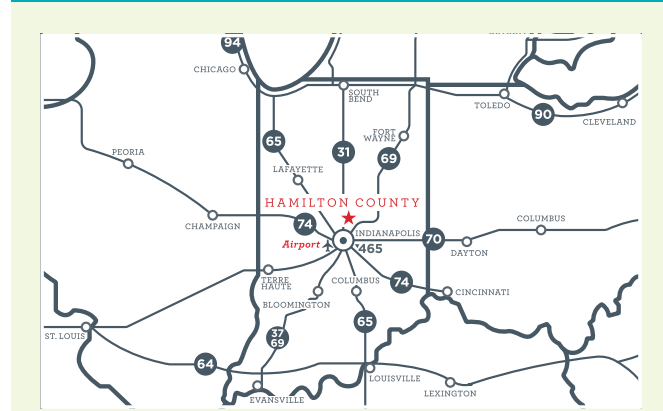

## CARMEL: TOUR THE TOWN

- 1 Carmel Arts & Design District: The area of Main St. & Rangeline Rd.
- 2 Carmel City Center: City Center Dr. & Rangeline Rd.
- 3 The Center for the Performing Arts: One Center Green
- 4 Clay Terrace: 4390 Clay Terrace Blvd.
- 5 Carmel Farmers Market: Two Center Green
- 6 Midtown Plaza: 365 Monon Blvd.
- 7 Monon Community Center: 1235 Central Park Dr. E.
- 8 Monon Greenway: Parking at 96th St. or Rohrer Rd. trailheads
- 9 The Waterpark: 1195 Central Park Dr. W.
- 10 Visitors Center: 37 E. Main St.

## NOBLESVILLE: TOUR THE TOWN

- 1 Arena at Innovation Mile: 14157 CJ Way
- 2 Federal Hill Commons: 175 Logan St.
- 3 Forest Park: 701 Cicero Rd.
- 4 Hamilton County Museum of History & Old Sheriff's Residence: 810 Conner St.
- 5 Hamilton Town Center: 13901 Towne Center Blvd.
- 6 Historic Noblesville Square: 839 Conner St.
- 7 Mojo Up Sports Complex: 16289 Boden Rd.
- 8 Morse Park & Beach: 19777 Morse Park Ln.
- 9 Nickel Plate Express: 825 Forest Park Dr
- 10 Noblesville Creates: 107 S. 8th St.
- 11 Potter's Bridge Park: 19401 N. Allisonville Rd.
- 12 River Walk: Downtown Noblesville along White River
- 13 Ruoff Music Center: 12880 E. 146th St.
- 14 Strawtown Koteewi Park: 12308 W. Strawtown Ave.
- 15 White River Canoe Company: 17180 River Ave.
- 16 White River Greenway: Parking available at Noblesville Square, Forest Park or Potter's Bridge Park

## GETTING HERE

Located just minutes northeast of Indianapolis, Hamilton County, Indiana, offers live music, local dining, art galleries and outdoor recreation. Unique attractions are closer than you think and easily accessible from highways 31, 32, 37 and 38 as well as I-69 and the Indianapolis beltway, I-465. Our nationally acclaimed communities of Carmel, Fishers, Noblesville and Westfield and the Northern Towns are in the Eastern Time Zone and observe standard and daylight saving times.