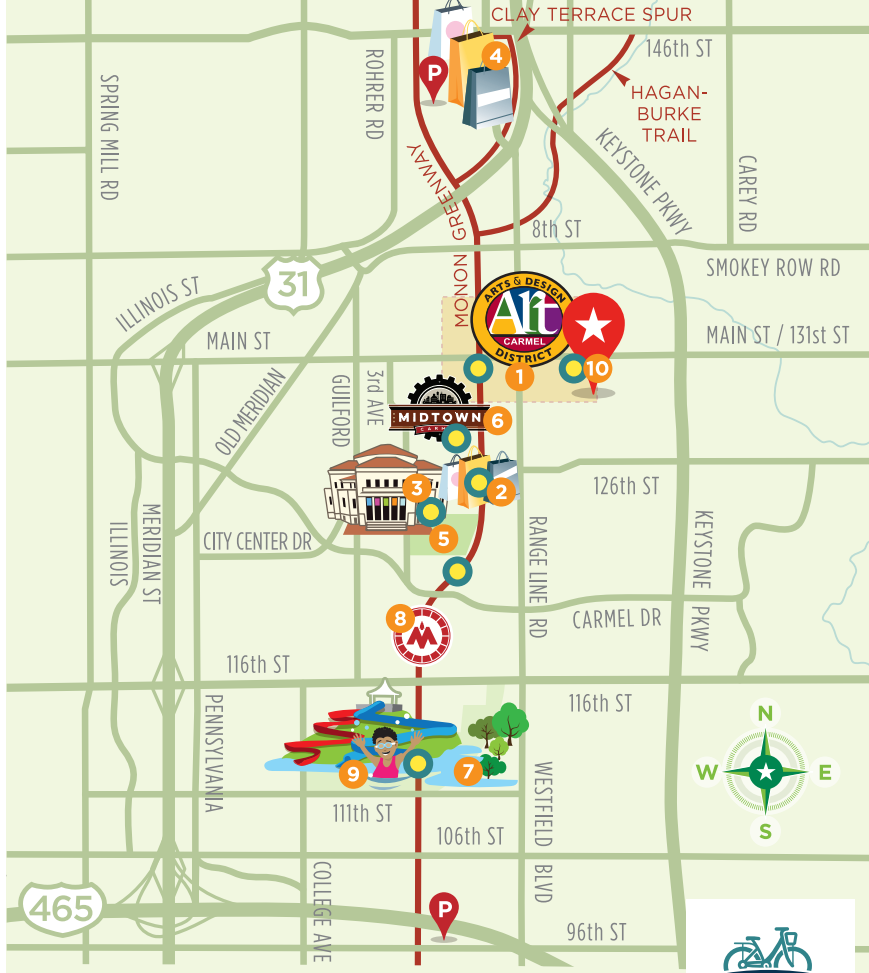

CARMEL: TOUR THE TOWN