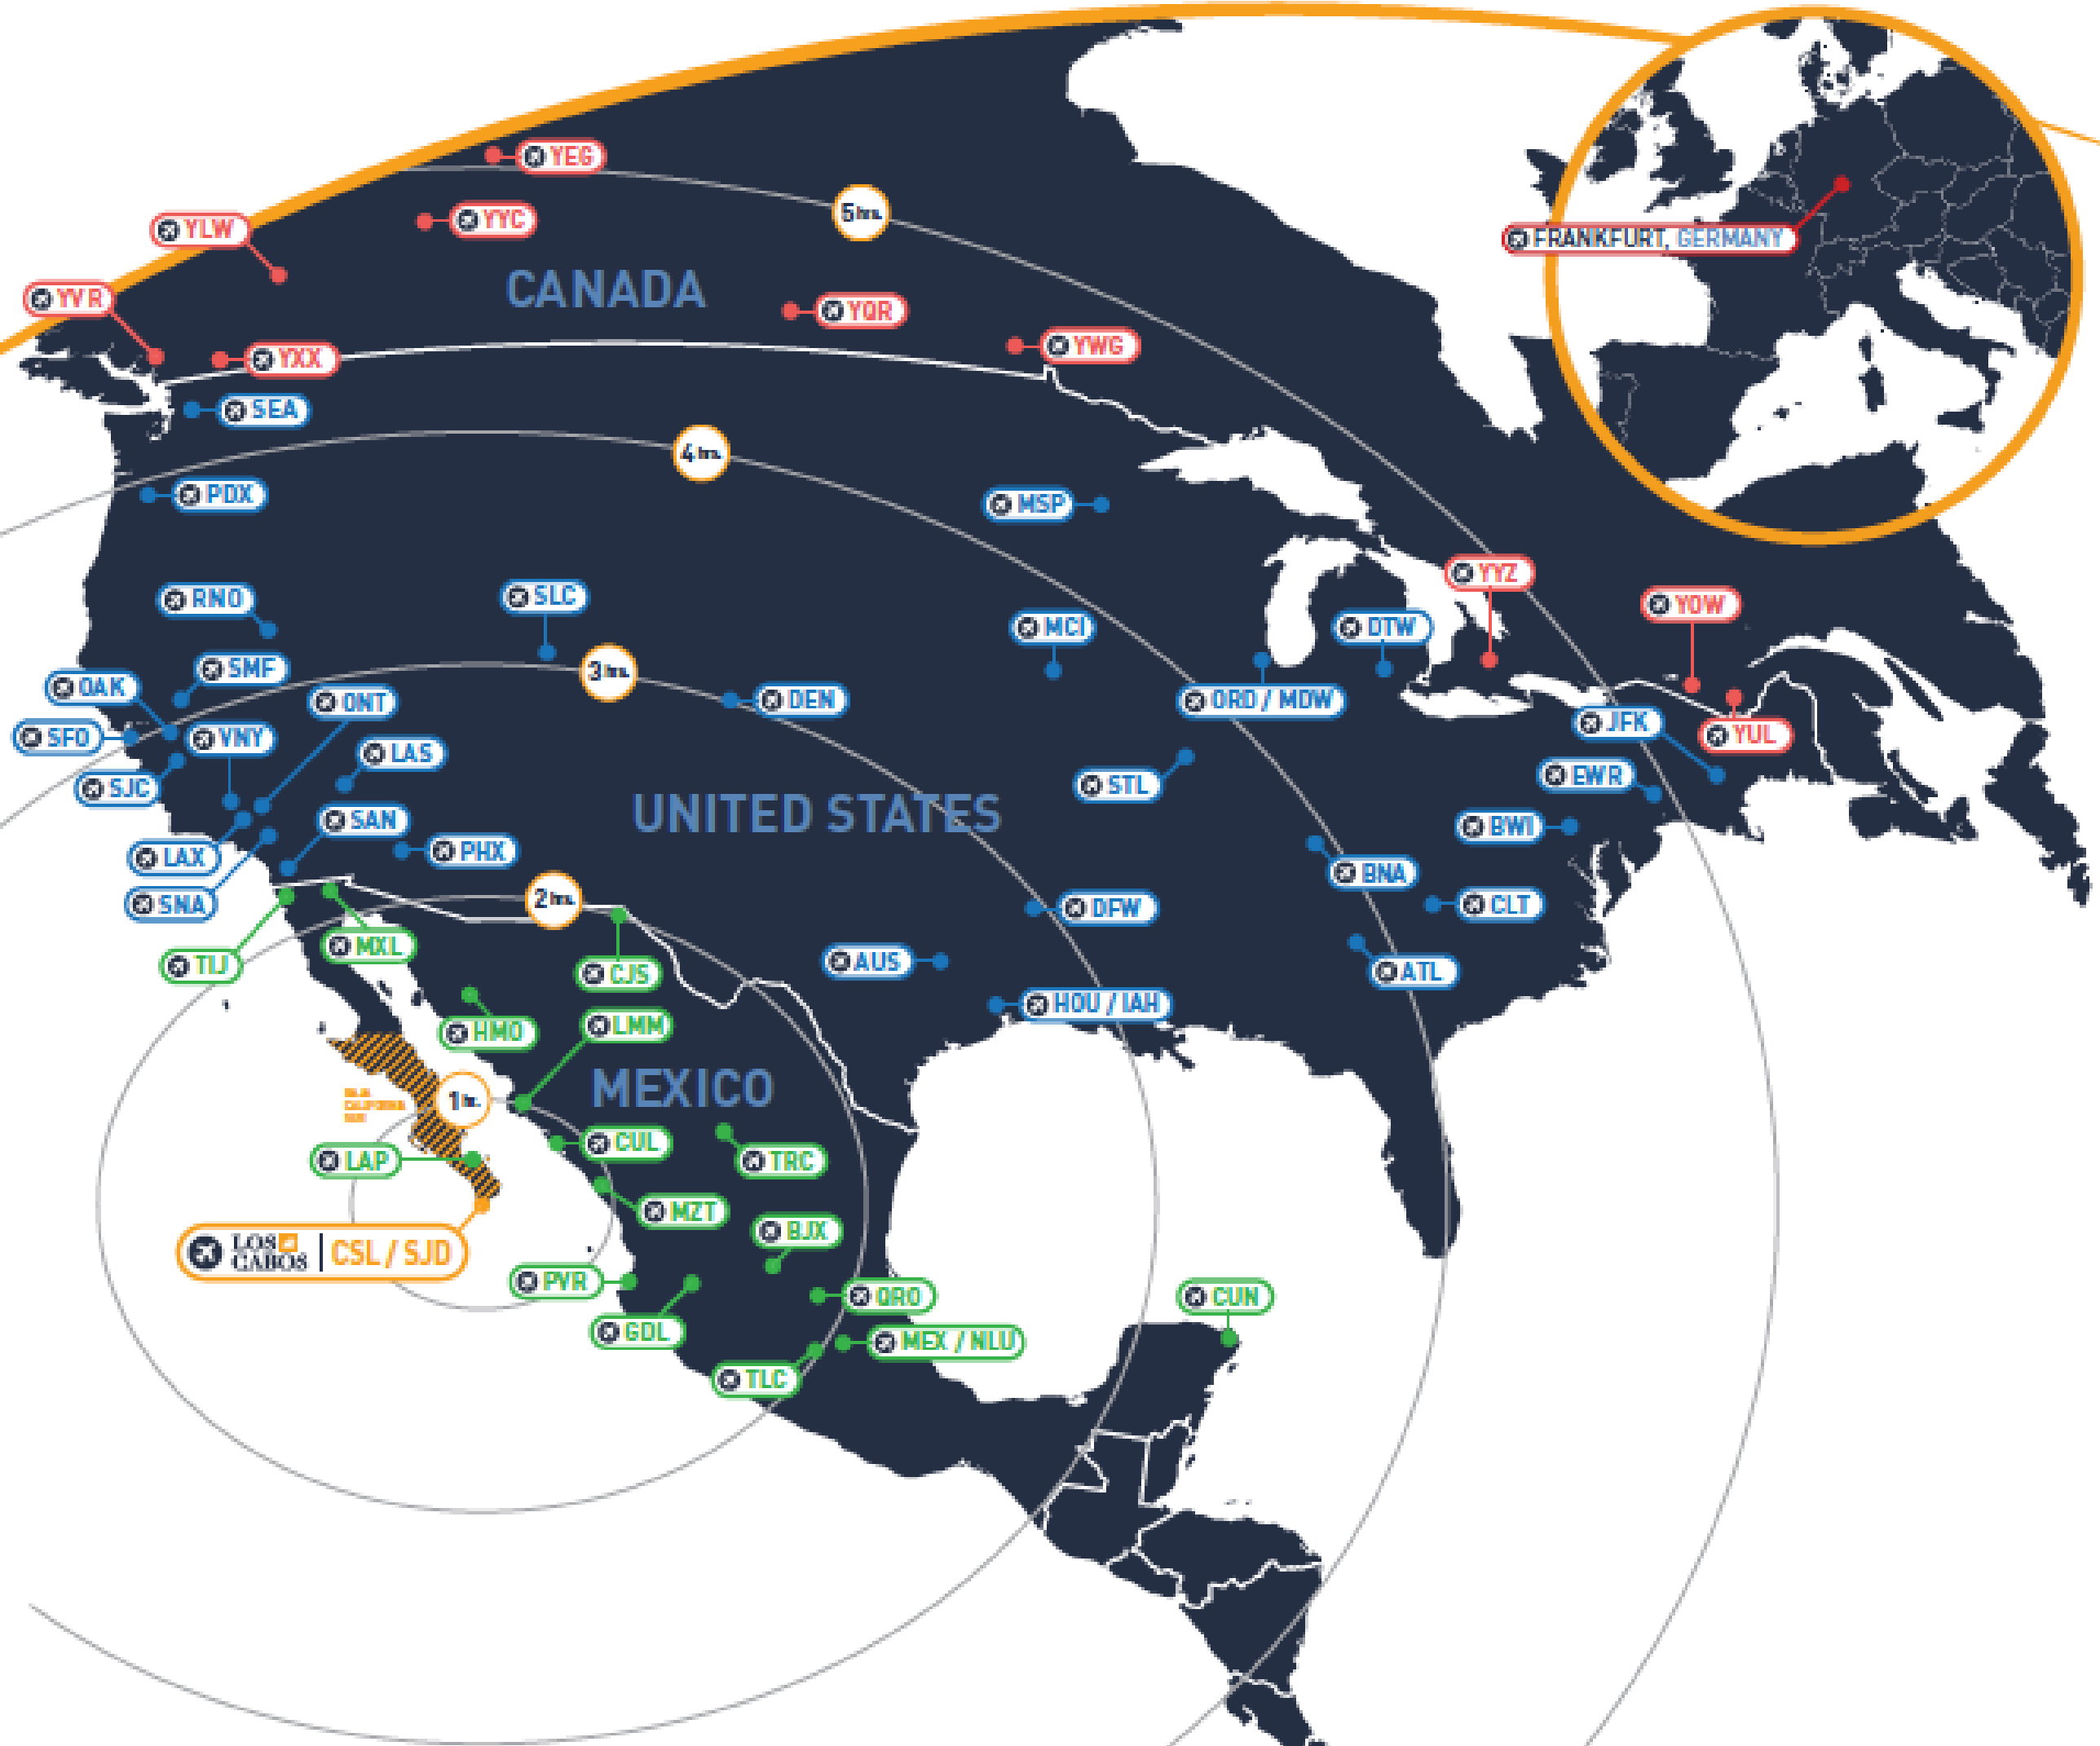

LOS 
CABOS

AIR CONNECTIVITY

FEB 2025

LOS CABOS

CONNECTIVITY / ORIGIN	DIRECT FLIGHTS TO LOS CABOS
	16
	32
	11
	1

FRANKFURT, GERMANY

CARRIERS / AEROLÍNEAS

American Airlines 

Dallas
Phoenix
L.A.
Chicago
Austin
Charlotte

Alaska
AIRLINES

L.A.
Seattle
San Francisco
San Diego
San José
Portland
Las Vegas
Sacramento

DELTA 

Atlanta
Salt Lake City
L.A.
Seattle
Minneapolis / St. Paul
Detroit
Nueva York

Southwest 

Houston
Phoenix
Denver
Austin
Sacramento
San Diego / Orange County
Oakland
Kansas City
St. Luis / Nashville
Chicago / Baltimore

volaris 

Oakland

United Airlines 

Houston
Chicago
L.A.
Newark
San Francisco
Denver

NON STOP FLIGHTS

VUELOS DIRECTOS

AEROLÍNEA	DESTINO	FRECUENCIAS SEMANALES				
		2025				
		FEB	MAR	ABR	MAY	JUN
 DL	ATL ATLANTA	13	15	15	10	8
	SLC SALT LAKE CITY	13	15	10	7	7
	LAX LOS ANGELES	12	15	10	7	7
	MSP MINNEAPOLIS/ST PAUL	12	15	8		
	DTW DETROIT	8	9	4		
	SEA SEATTLE	7	7	8	6	5
	JFK JFK NEW YORK	1	1			
	JFK JFK NEW YORK	6	7	7	7	7
 SY	MSP MINNEAPOLIS/ST PAUL	6	6			
 Y4	OAK OAKLAND		3	7	7	7
 SE	VNY VNY LOS ANGELES	4	4	3		