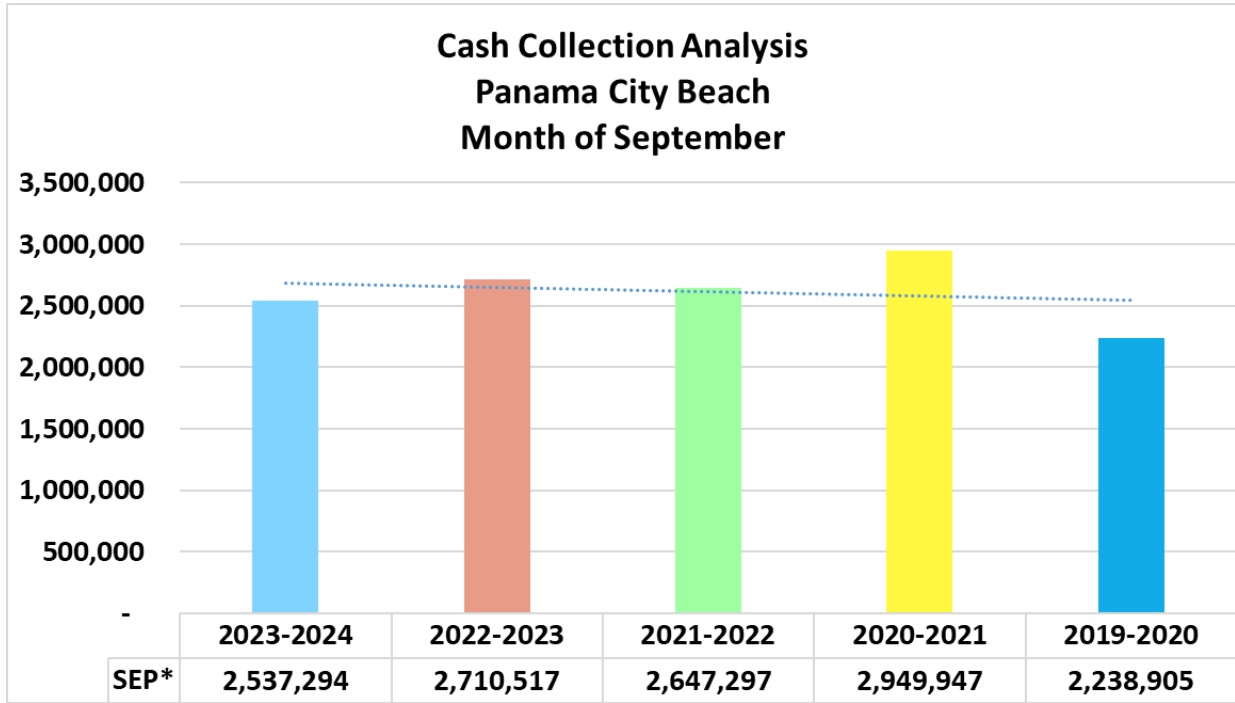

## Tourist Development Tax, Bay County, Florida

Bay County Tourist Development Tax, Post Office Box 1230, Panama City, Florida 32402

Express Delivery: 225 McKenzie Ave, Panama City, Florida 32401

Phone: (850) 747-5226 Fax: (850) 747-5212