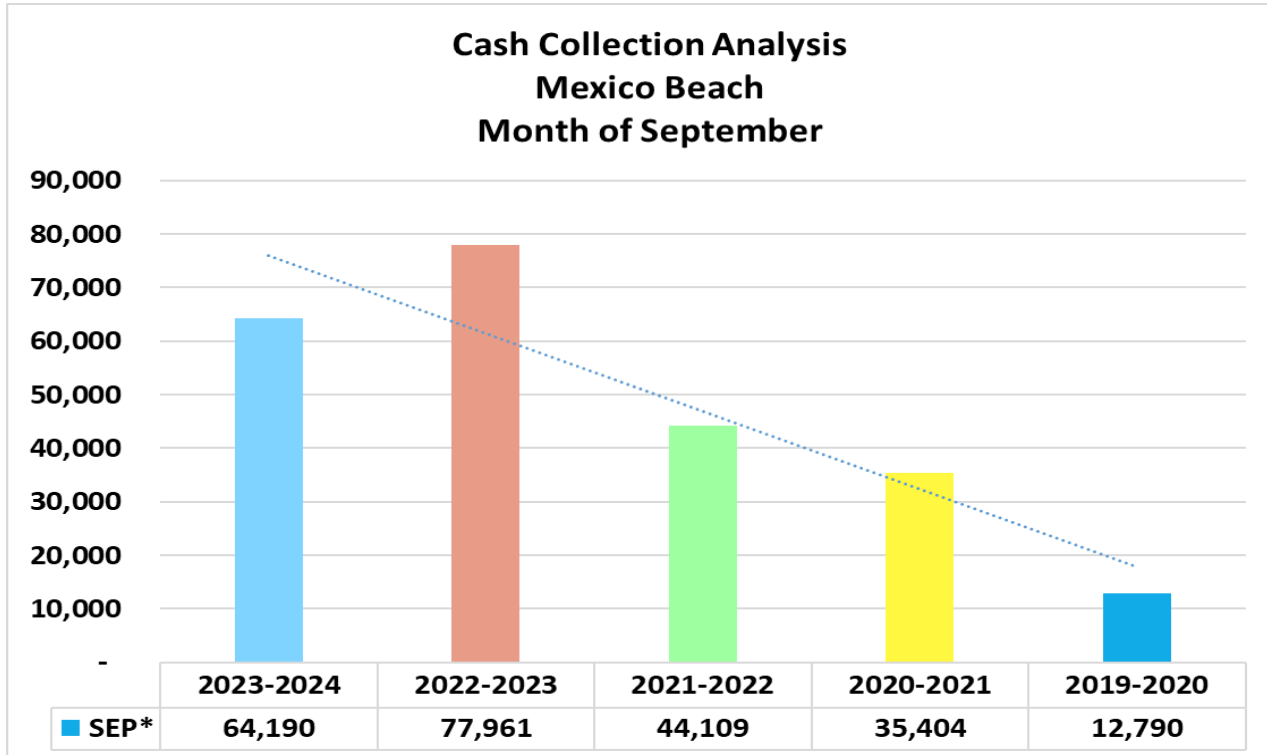

Tourist Development Tax, Bay County, Florida

Bay County Tourist Development Tax, Post Office Box 1230, Panama City, Florida 32402

Express Delivery: 225 McKenzie Ave, Panama City, Florida 32401

Phone: (850) 747-5226 Fax: (850) 747-5212

Visit us at: <https://TDC.BayCoClerk.com/TouristTax/> Email: TDC@BayCoClerk.com