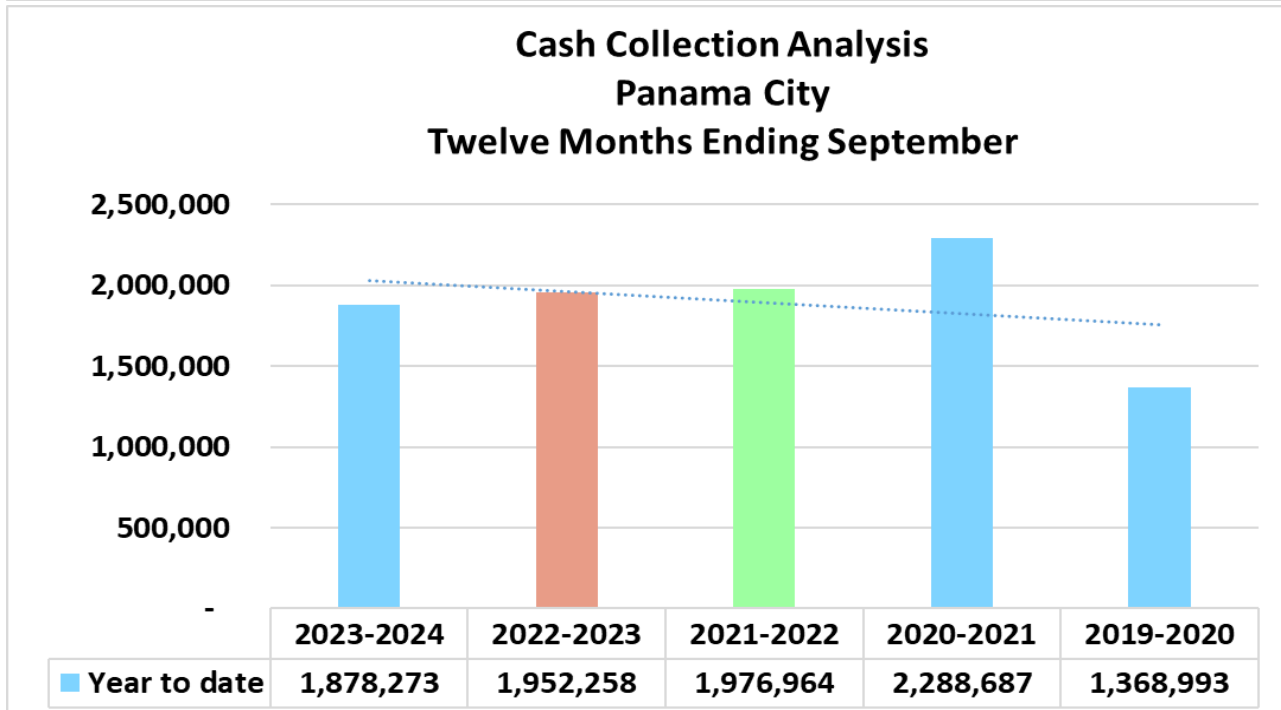

Tourist Development Tax, Bay County, Florida

Bay County Tourist Development Tax, Post Office Box 1230, Panama City, Florida 32402

Express Delivery: 225 McKenzie Ave, Panama City, Florida 32401

Phone: (850) 747-5226 Fax: (850) 747-5212

Visit us at: <https://TDC.BayCoClerk.com/TouristTax/> Email: TDC@BayCoClerk.com