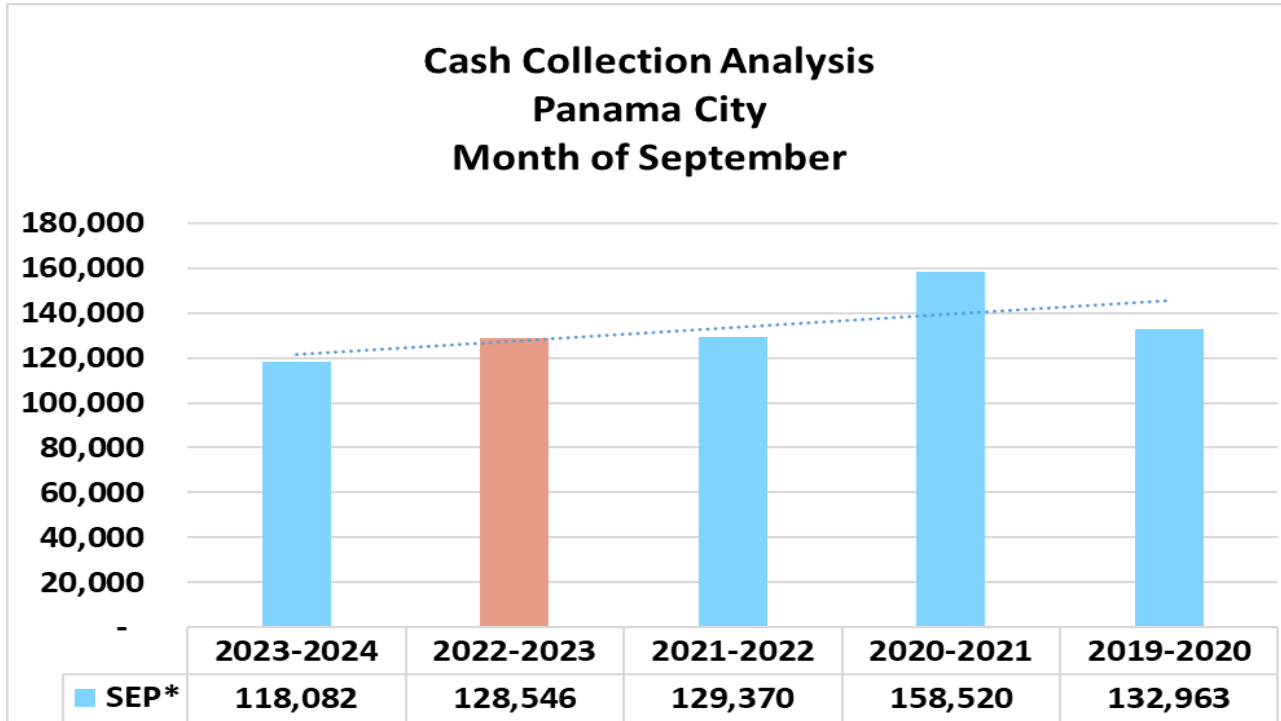

Tourist Development Tax, Bay County, Florida

Bay County Tourist Development Tax, Post Office Box 1230, Panama City, Florida 32402

Express Delivery: 225 McKenzie Ave, Panama City, Florida 32401

Phone: (850) 747-5226 Fax: (850) 747-5212

Visit us at: <https://TDC.BayCoClerk.com/TouristTax/> Email: TDC@BayCoClerk.com