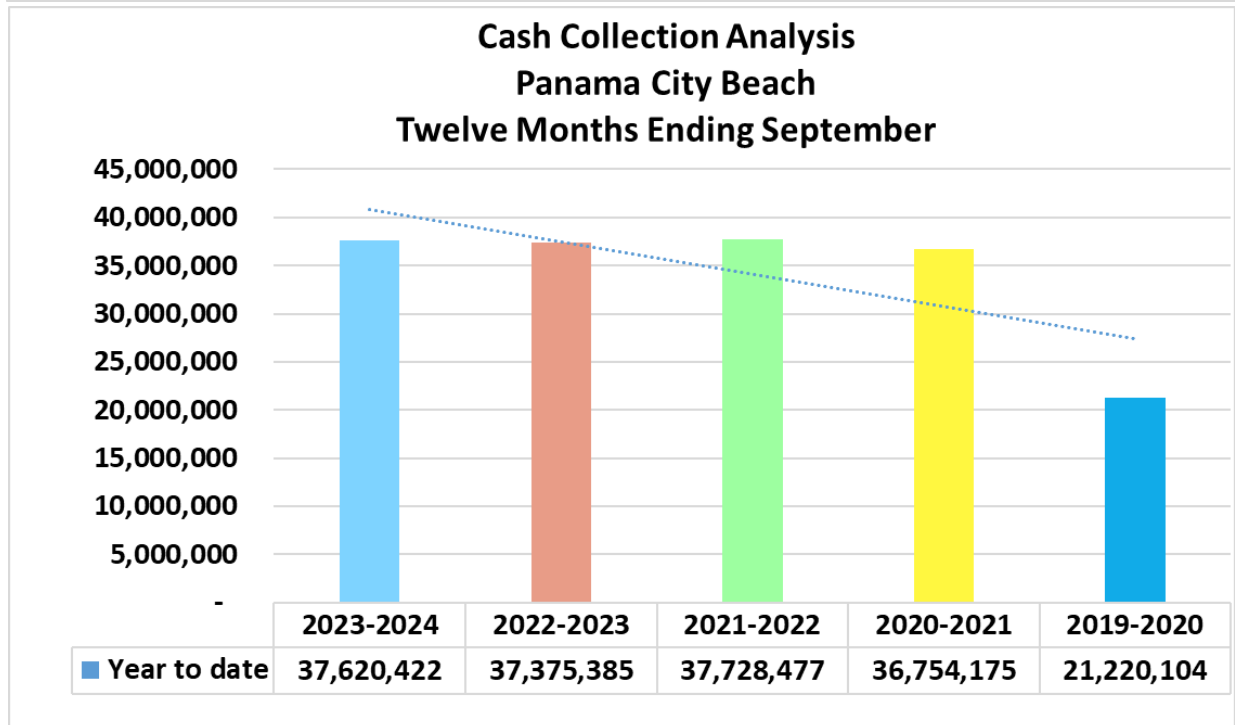

## Tourist Development Tax, Bay County, Florida

Bay County Tourist Development Tax, Post Office Box 1230, Panama City, Florida 32402

Express Delivery: 225 McKenzie Ave, Panama City, Florida 32401

Phone: (850) 747-5226 Fax: (850) 747-5212