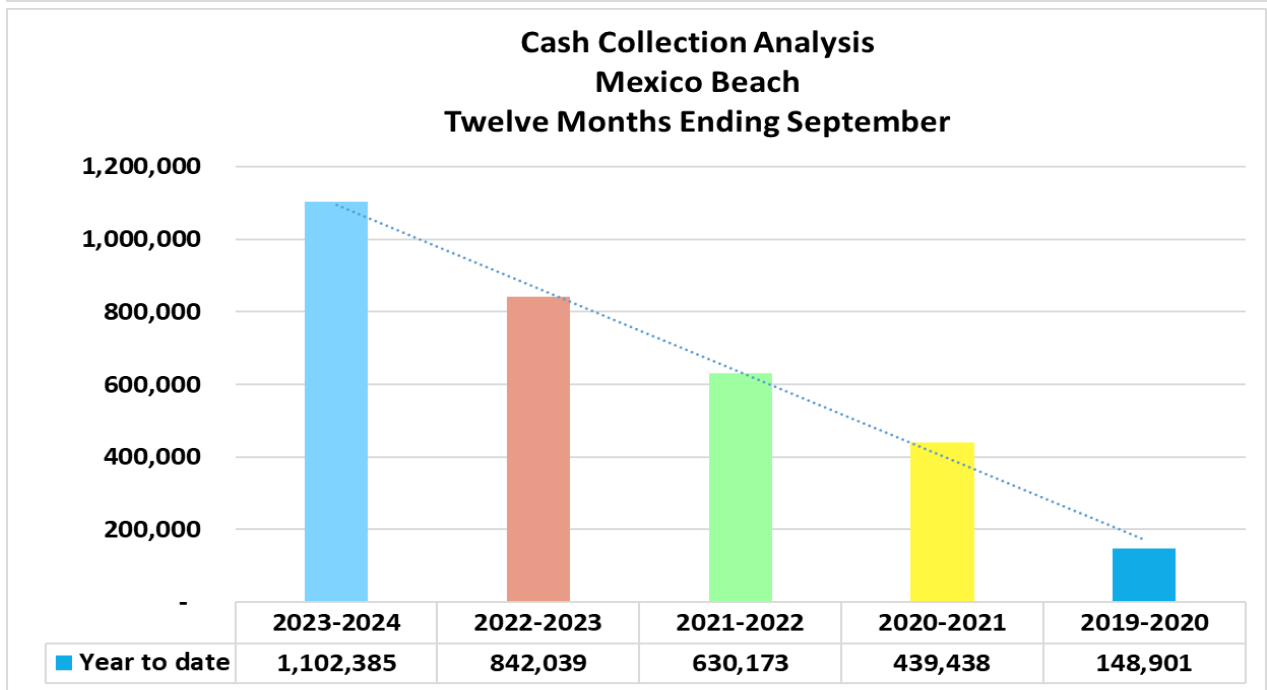

Tourist Development Tax, Bay County, Florida

Bay County Tourist Development Tax, Post Office Box 1230, Panama City, Florida 32402

Express Delivery: 225 McKenzie Ave, Panama City, Florida 32401

Phone: (850) 747-5226 Fax: (850) 747-5212

Visit us at: <https://TDC.BayCoClerk.com/TouristTax/> Email: TDC@BayCoClerk.com