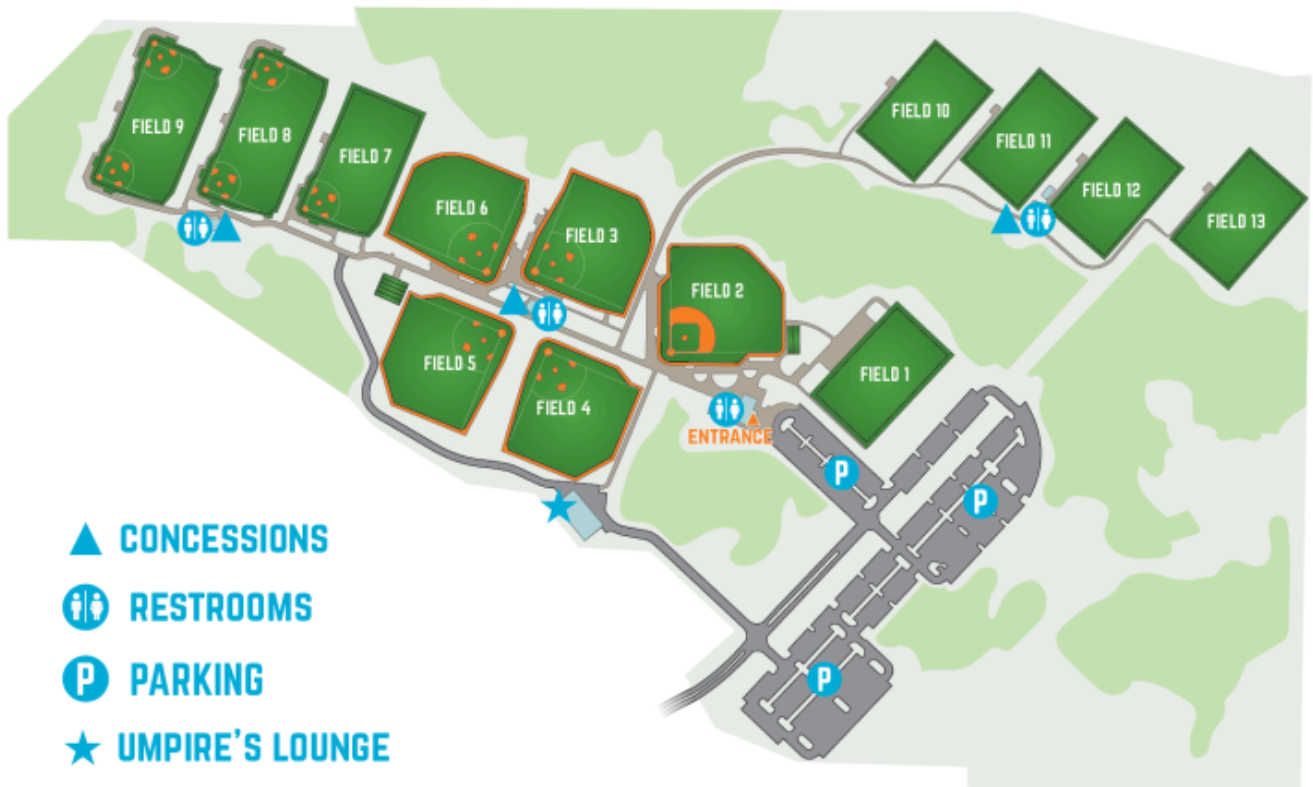

- No portable heaters
- No generators
- Smoking and ALL tobacco products, including E-Cigarettes and Vaping are prohibited
- No skateboards, roller blades, roller skates, scooters, etc.
- Overnight parking is prohibited including RV's and campers.
- To see a more complete list of facility rules,
  <https://www.playpanamacitybeach.com/publix-sports-park/guest-services/policies/>

Ticket Prices

Pre-sale Weekend Pass - $25

On-site Weekend Pass (Friday Only) - $35

On-site Day Pass - $15

On-site Student/ Military Pass - $10