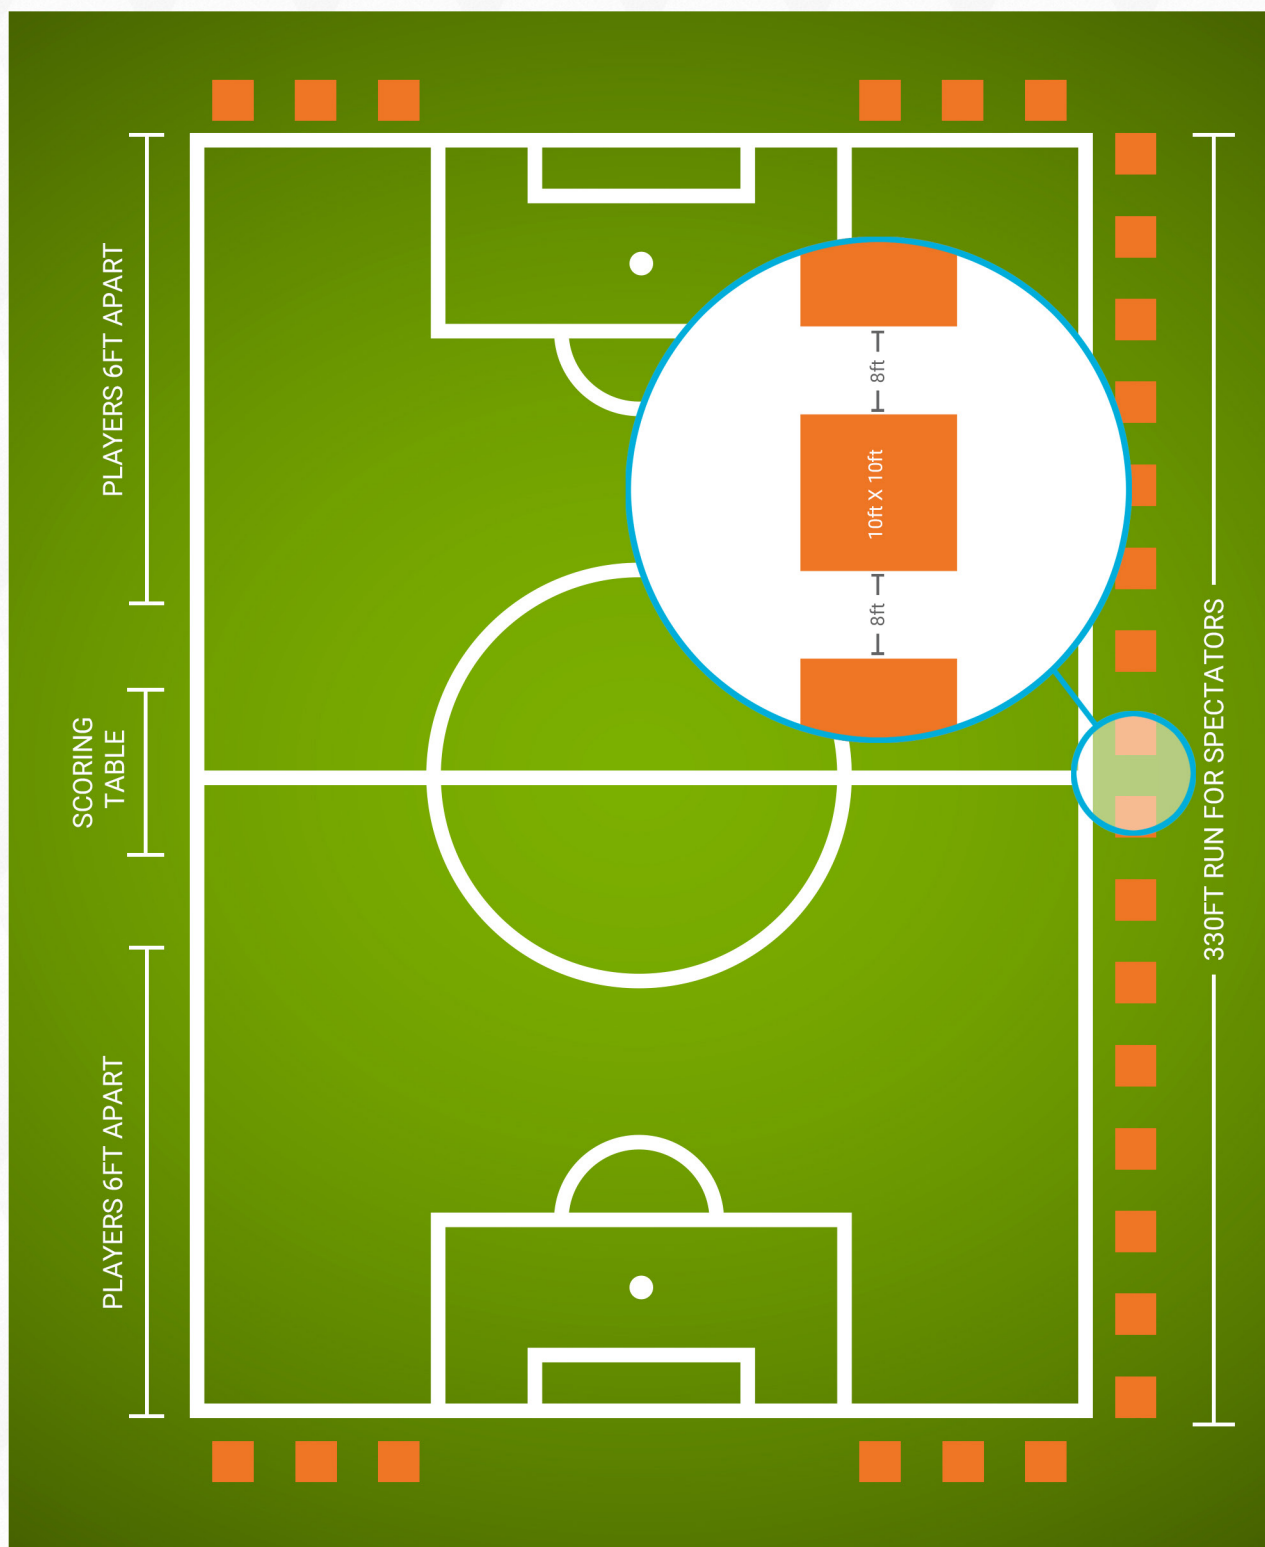

POST COVID-19 FIELD CAPACITY

MULTI PURPOSE FIELDS 1, 7, 8, 9, 10, 11, 12, 13

KEY

 10ft X 10ft sections spaced 8ft apart. 5-6 max. capacity.

ORIGINAL
CAPACITY

336

NEW
CAPACITY

168

POST COVID-19 FIELD CAPACITY

MULTI PURPOSE FIELDS 8, 9

KEY

10ft X 10ft sections spaced 8ft apart. 5-6 max. capacity.

B 20ft X 5ft bleachers. Seating 6ft apart. 10-12 max. capacity.

ORIGINAL CAPACITY

432

NEW CAPACITY

KEY
 100' X 100' sections spaced 8 ft apart, 1-6 rows, capacity
 ORIGINAL CAPACITY 336
 NEW CAPACITY 168

POST COVID-19 FIELD CAPACITY TYPE B

MULTI-PURPOSE FIELDS 8, 9

432 FT RUN FOR SPECTATORS
216 FT APART
SCORING TABLE
PLAYERS 6 FT APART

KEY
 100' X 100' sections spaced 8 ft apart, 10-12 rows, capacity
 ORIGINAL CAPACITY 432
 NEW CAPACITY 216

POST COVID-19 FIELD CAPACITY TYPE C

MULTI-PURPOSE FIELDS 2, 3, 4, 5, 6

192 FT RUN FOR SPECTATORS
96 FT APART
SCORING TABLE
PLAYERS 6 FT APART