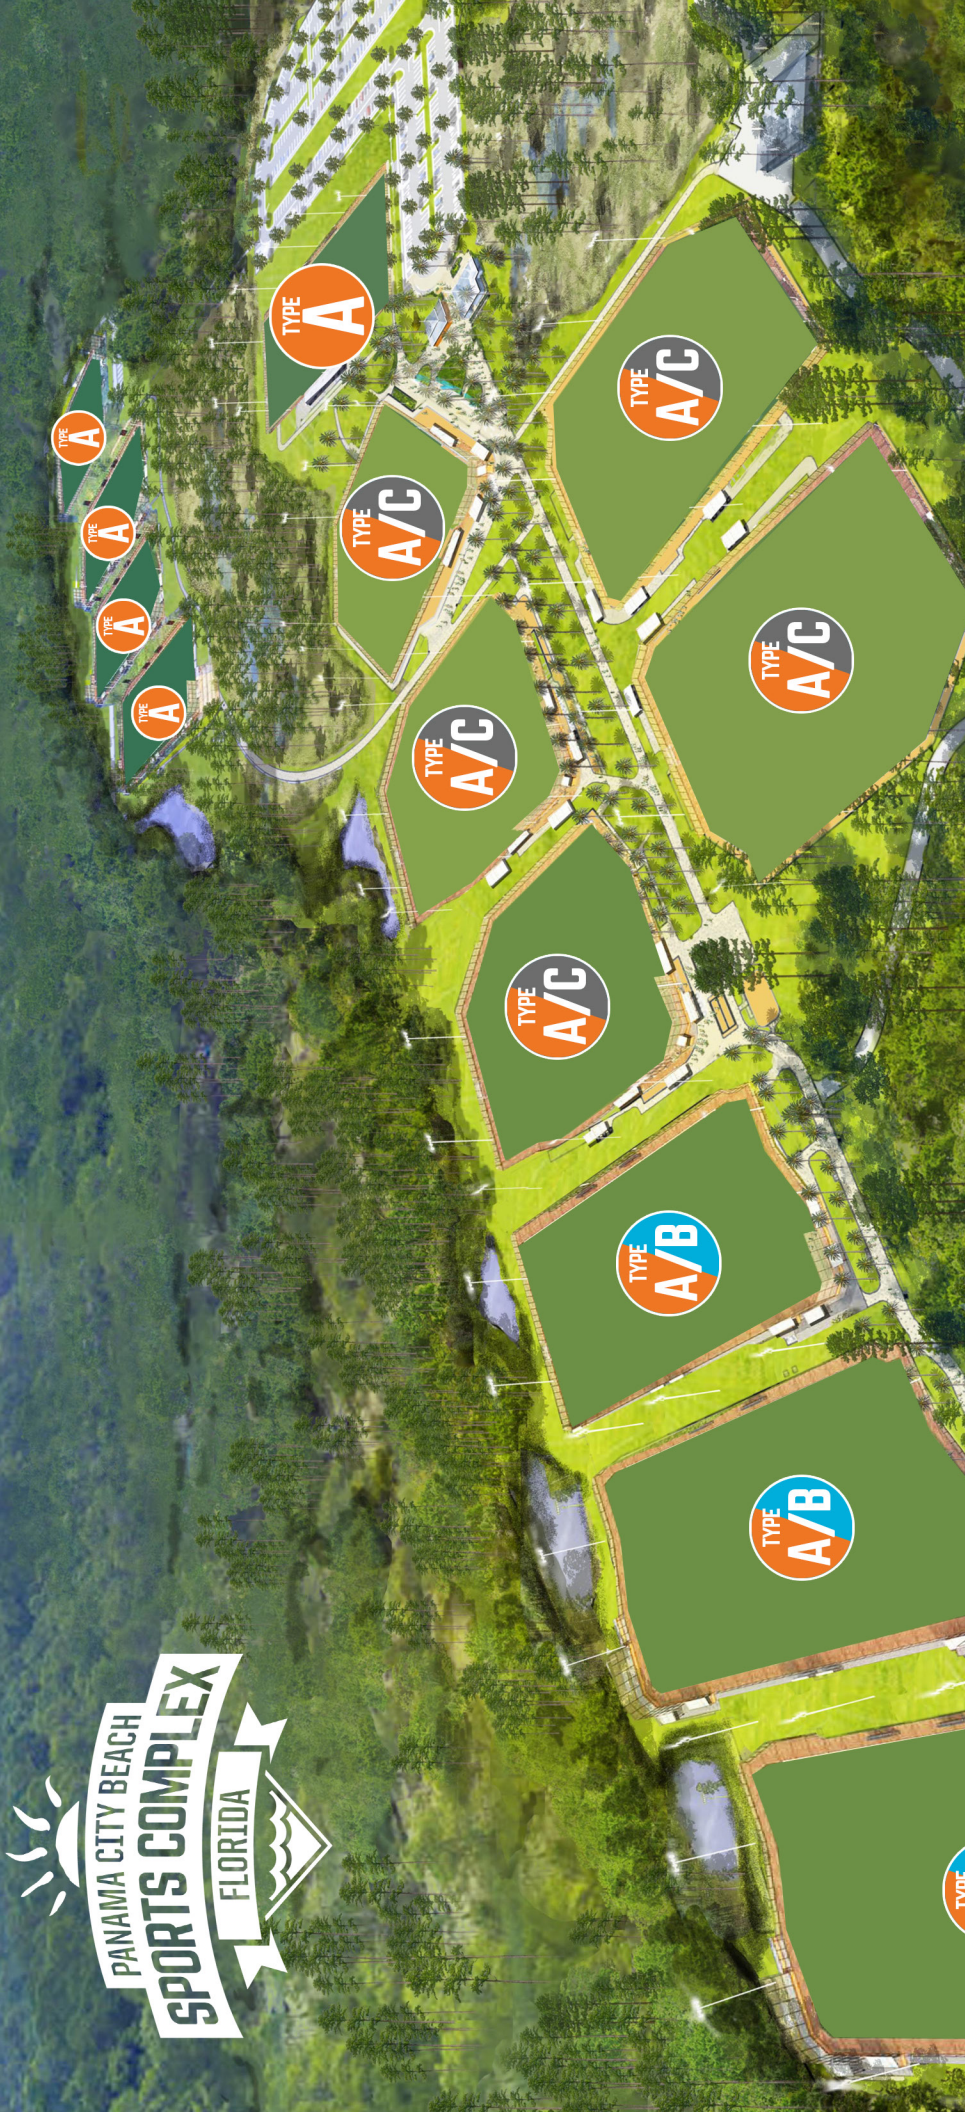

PANAMA CITY BEACH SPORTS COMPLEX FLORIDA

POST COVID-19 FIELD CAPACITY TYPE A

MULTI-PURPOSE FIELDS 1, 7, 8, 9, 10, 11, 12, 13

336 FT RUN FOR SPECTATORS
168 FT APART
SCORING TABLE
PLAYERS 6 FT APART

KEY
100' X 100' sections spaced 8 ft apart, 1-6 rows, capacity
ORIGINAL CAPACITY 336
NEW CAPACITY 168

POST COVID-19 FIELD CAPACITY TYPE B

MULTI-PURPOSE FIELDS 8, 9

432 FT RUN FOR SPECTATORS
216 FT APART
SCORING TABLE
PLAYERS 6 FT APART

KEY
100' X 100' sections spaced 8 ft apart, 10-12 rows, capacity
ORIGINAL CAPACITY 432
NEW CAPACITY 216

POST COVID-19 FIELD CAPACITY TYPE C

MULTI-PURPOSE FIELDS 2, 3, 4, 5, 6

192 FT RUN FOR SPECTATORS
96 FT APART
SCORING TABLE
PLAYERS 6 FT APART

KEY
100' X 100' sections spaced 8 ft apart, 10-12 rows, seating, original capacity
ORIGINAL CAPACITY 192
NEW CAPACITY 96

POST COVID-19 BATHROOM CAPACITY

MEN'S TOILETS
ORIGINAL CAPACITY 26
NEW CAPACITY 16

WOMEN'S TOILETS
ORIGINAL CAPACITY 30
NEW CAPACITY 17

MEN'S SINKS
ORIGINAL CAPACITY 16
NEW CAPACITY 8

WOMEN'S SINKS
ORIGINAL CAPACITY 16
NEW CAPACITY 8

KEY
Toilet
Shower
Sink
Original Capacity
New Capacity