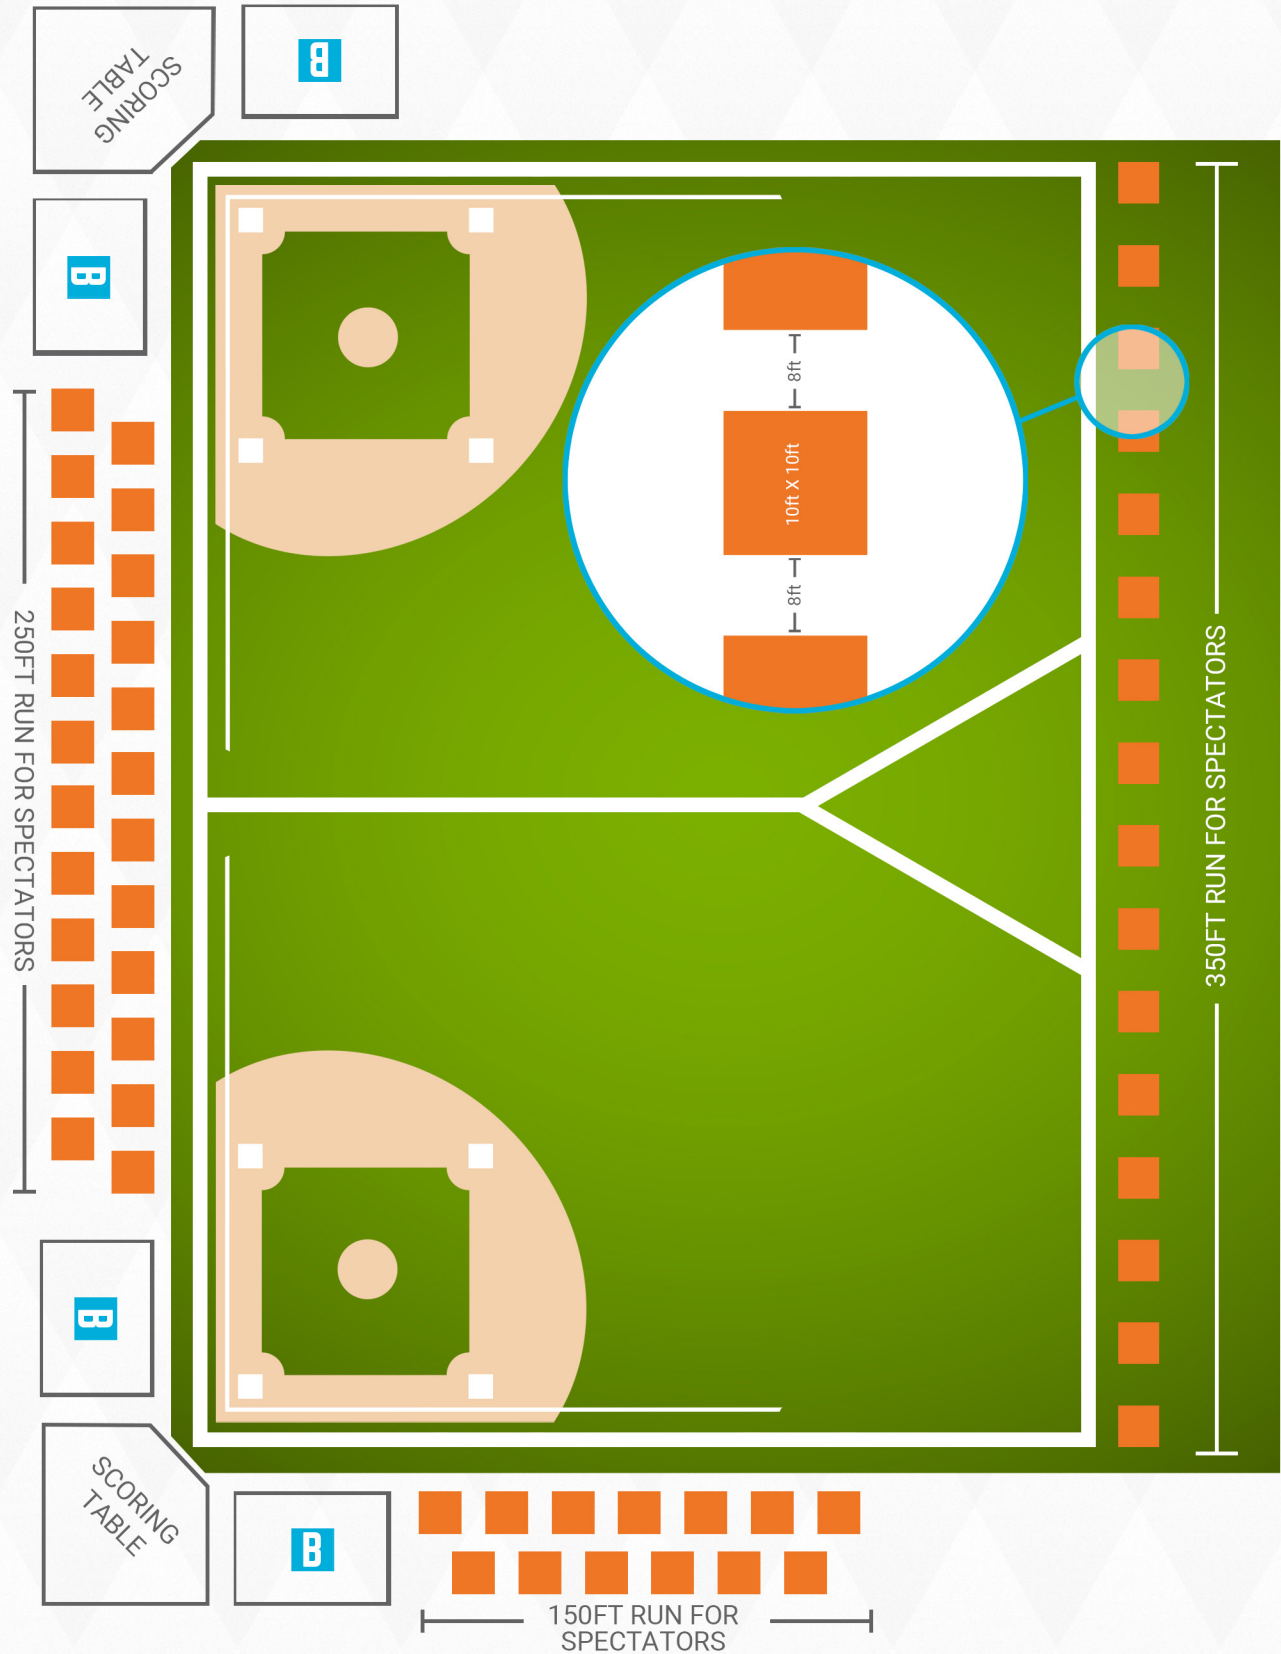

POST COVID-19 FIELD CAPACITY

MULTI PURPOSE FIELDS 1, 7, 8, 9, 10, 11, 12, 13

KEY

 10ft X 10ft sections spaced 8ft apart. 5-6 max. capacity.

ORIGINAL
CAPACITY

336

NEW
CAPACITY

168

POST COVID-19 FIELD CAPACITY

MULTI PURPOSE FIELDS 8, 9

KEY

10ft X 10ft sections spaced 8ft apart. 5-6 max. capacity.

B 20ft X 5ft bleachers. Seating 6ft apart. 10-12 max. capacity.

ORIGINAL CAPACITY

432

NEW CAPACITY

KEY
 100' X 100' sections spaced 8 ft apart, 1-6 rows, capacity
 ORIGINAL CAPACITY 336
 NEW CAPACITY 168

POST COVID-19 FIELD CAPACITY TYPE B

MULTI-PURPOSE FIELDS 8, 9

432 FT RUN FOR SPECTATORS
216 FT APART
SCORING TABLE
PLAYERS 6 FT APART

KEY
 100' X 100' sections spaced 8 ft apart, 10-12 rows, capacity
 ORIGINAL CAPACITY 432
 NEW CAPACITY 216

POST COVID-19 FIELD CAPACITY TYPE C

MULTI-PURPOSE FIELDS 2, 3, 4, 5, 6

192 FT RUN FOR SPECTATORS
96 FT APART
SCORING TABLE
PLAYERS 6 FT APART