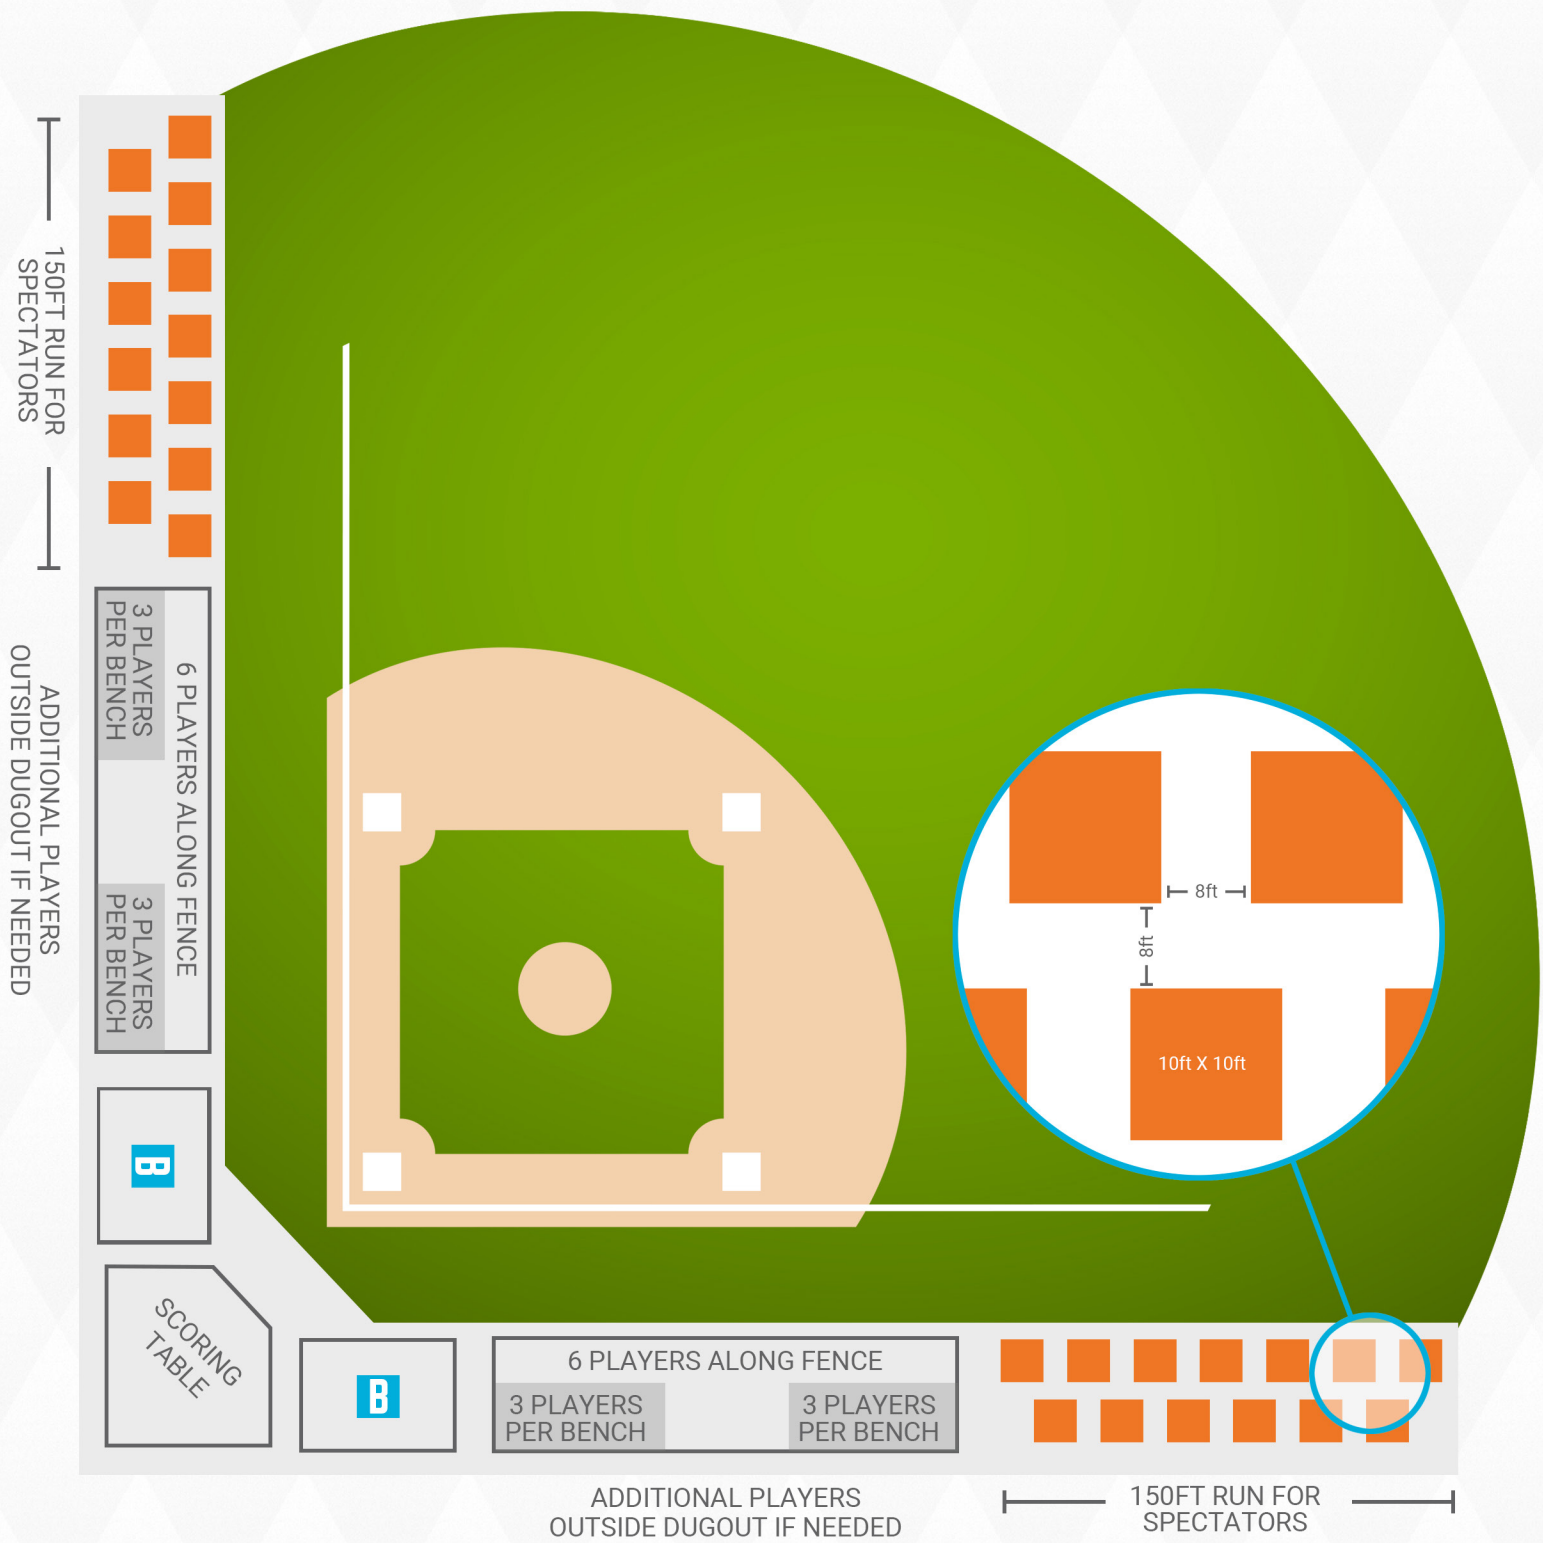

POST COVID-19 FIELD CAPACITY

MULTI PURPOSE FIELDS 8, 9

KEY

10ft X 10ft sections spaced 8ft apart. 5-6 max. capacity.

B 20ft X 5ft bleachers. Seating 6ft apart. 10-12 max. capacity.

ORIGINAL CAPACITY

432

NEW CAPACITY

216

POST COVID-19 FIELD CAPACITY

MULTI PURPOSE FIELDS 2, 3, 4, 5, 6

KEY

10ft X 10ft sections spaced 8ft apart. 5-6 max. capacity.

20ft X 5ft bleachers. Seating 6ft apart. 10-12 max. capacity.

ORIGINAL CAPACITY

KEY
 100' X 100' sections spaced 8 ft apart, 1-6 rows, capacity
 ORIGINAL CAPACITY 336
 NEW CAPACITY 168

POST COVID-19 FIELD CAPACITY TYPE B

MULTI-PURPOSE FIELDS 8, 9

432 FT RUN FOR SPECTATORS
216 FT APART
SCORING TABLE
PLAYERS 6 FT APART

KEY
 100' X 100' sections spaced 8 ft apart, 10-12 rows, capacity
 ORIGINAL CAPACITY 432
 NEW CAPACITY 216

POST COVID-19 FIELD CAPACITY TYPE C

MULTI-PURPOSE FIELDS 2, 3, 4, 5, 6

192 FT RUN FOR SPECTATORS
96 FT APART
SCORING TABLE
PLAYERS 6 FT APART