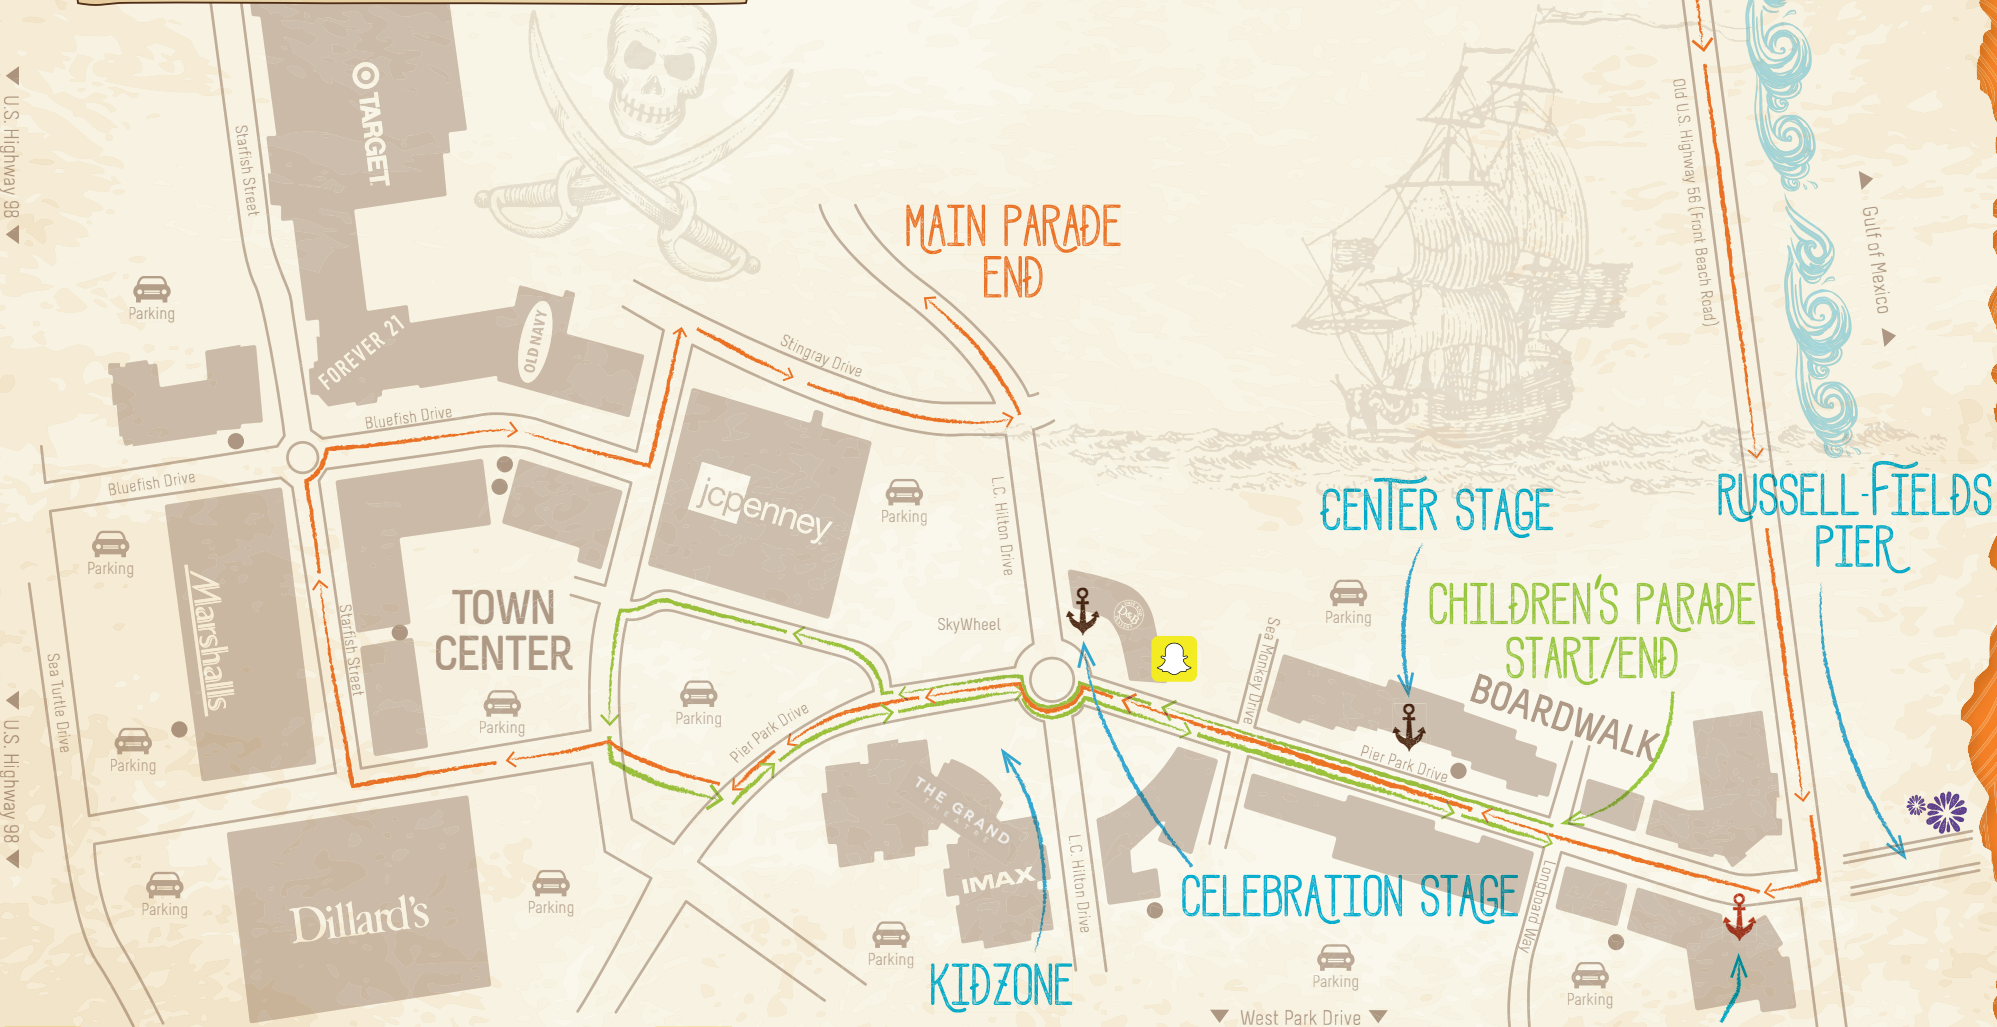

MAP LEGEND

-  Festival Points of Interest
-  Children's Parade
-  Main Parade
-  Treasure Drop
-  Pirate Invasion
-  Fireworks
-  Custom Filter Available

GRAND LAGOON
 10 MILES EAST (NOT SHOWN)
 5550 N Lagoon Dr, Panama City, FL 32408

PIER PARK - 600 PIER PARK DR., PANAMA CITY BEACH, FL 32413

For more details, go to:
VisitPanamaCityBeach.com/PiratesOfTheHighSeas

 PIER STAGE