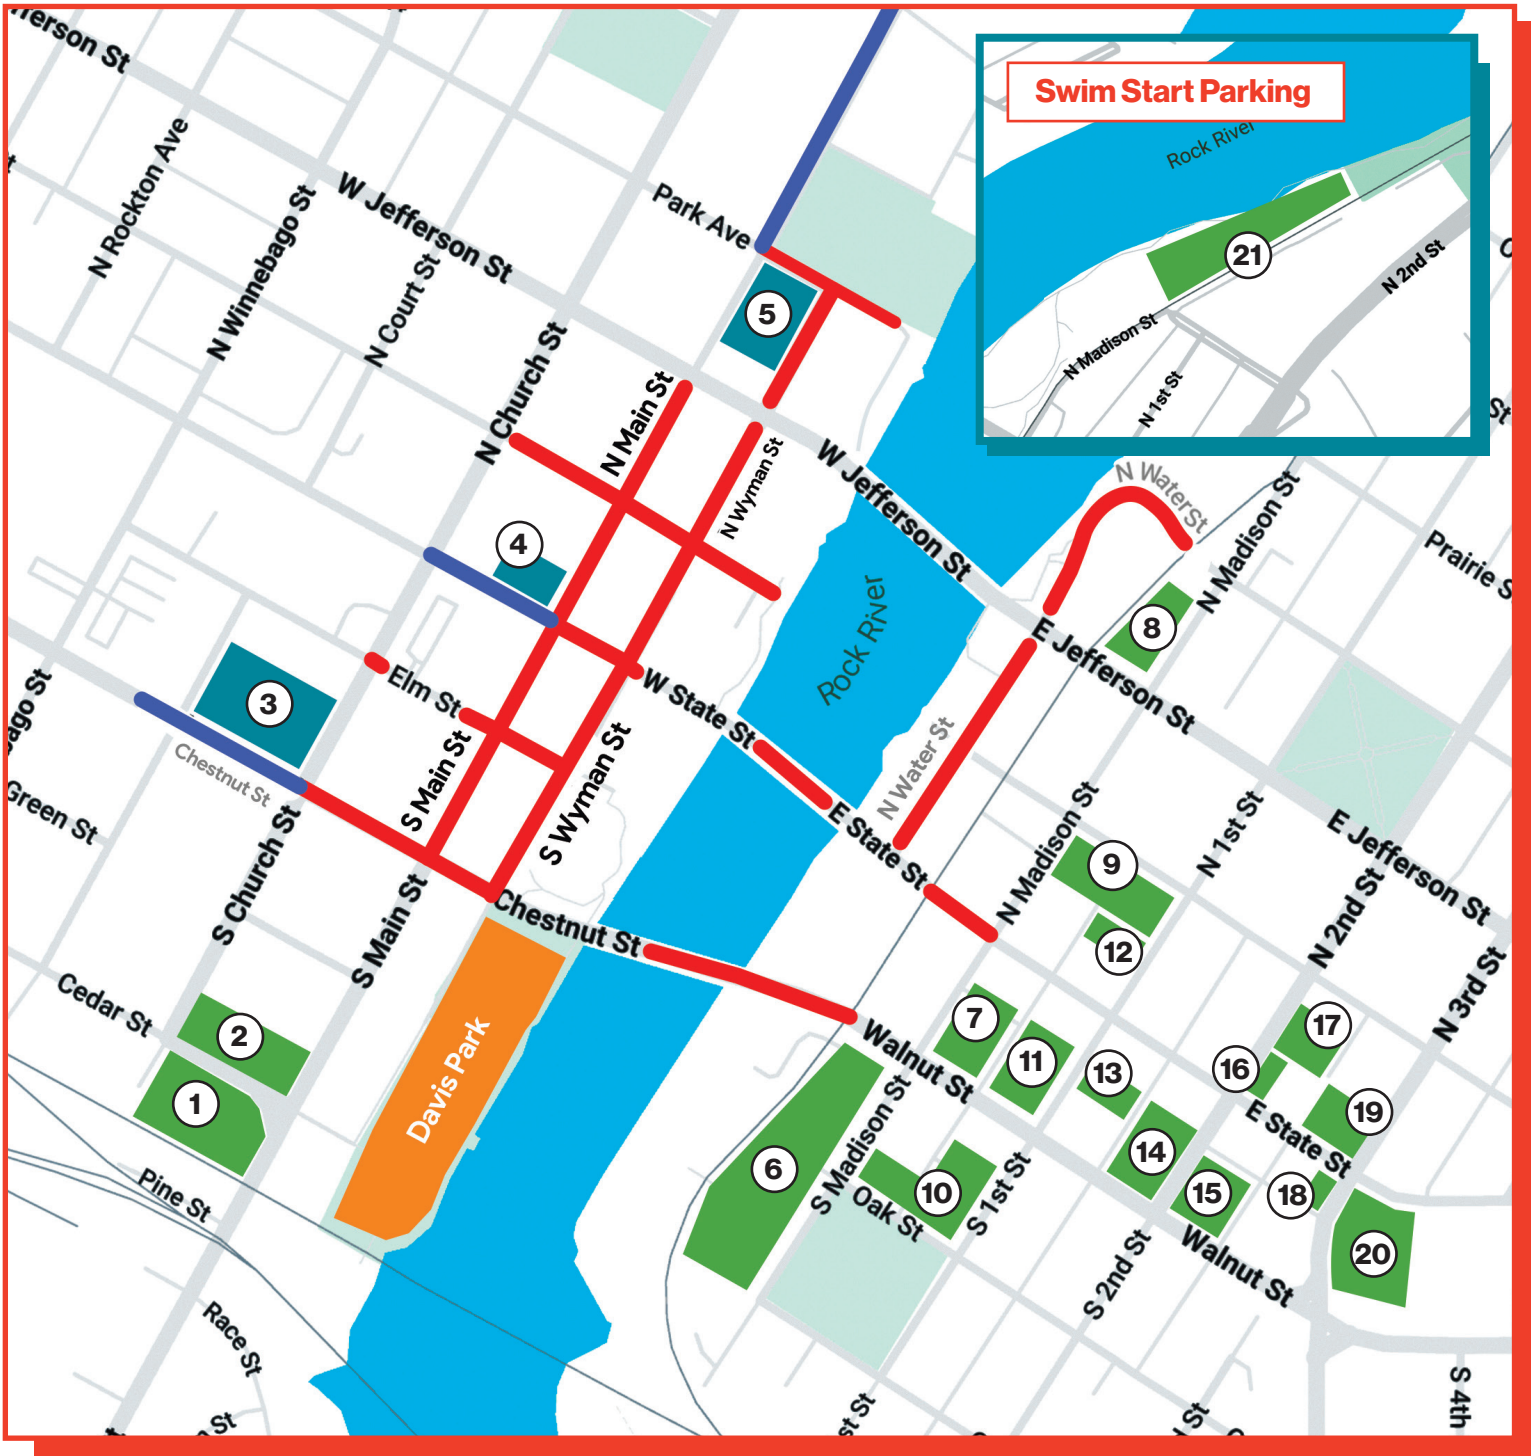

JUNE 14, 2026 PARKING MAP

JUNE 14, 2026

PARKING MAP

Parking Lot

Parking Garage

Road Closed

Partial Road Closure

- | | | |
|--|------------------------------|---|
| 1 330 Cedar St. | 10 220 S. Madison St. | 18 519 E. State St. |
| 2 319 Cedar St. | 11 115 S. 1st St. | 19 120 N. 3rd St. |
| 3 211 S. Church St.
\$5 all day on Saturday
& Sunday | 12 314 E. State St. | 20 713 E. State St. |
| 4 301 W. State St.
\$5 all day on Saturday
& Sunday (must be in
by 6:30 a.m. and not
leave until 2:00 p.m.) | 13 120 S. 1st St. | 21 200 Y Blvd.
Swim Start Parking |
| 5 325 N. Main St.
\$5 all day on Saturday
& Sunday | 14 425 E. State St. | |
| 6 305 S. Madison St. | 15 149 S. 2nd St. | |
| 7 160 S. Madison St. | 16 502 E. State St. | |
| 8 310 N. Madison St. | 17 115 N. 2nd St. | |
| 9 115 N. Madison St. | | |

Scan Code

VISIT: [GOROCKFORD.COM/IRONMAN](https://gorockford.com/ironman)

GOROCKFORD
gorockford.com