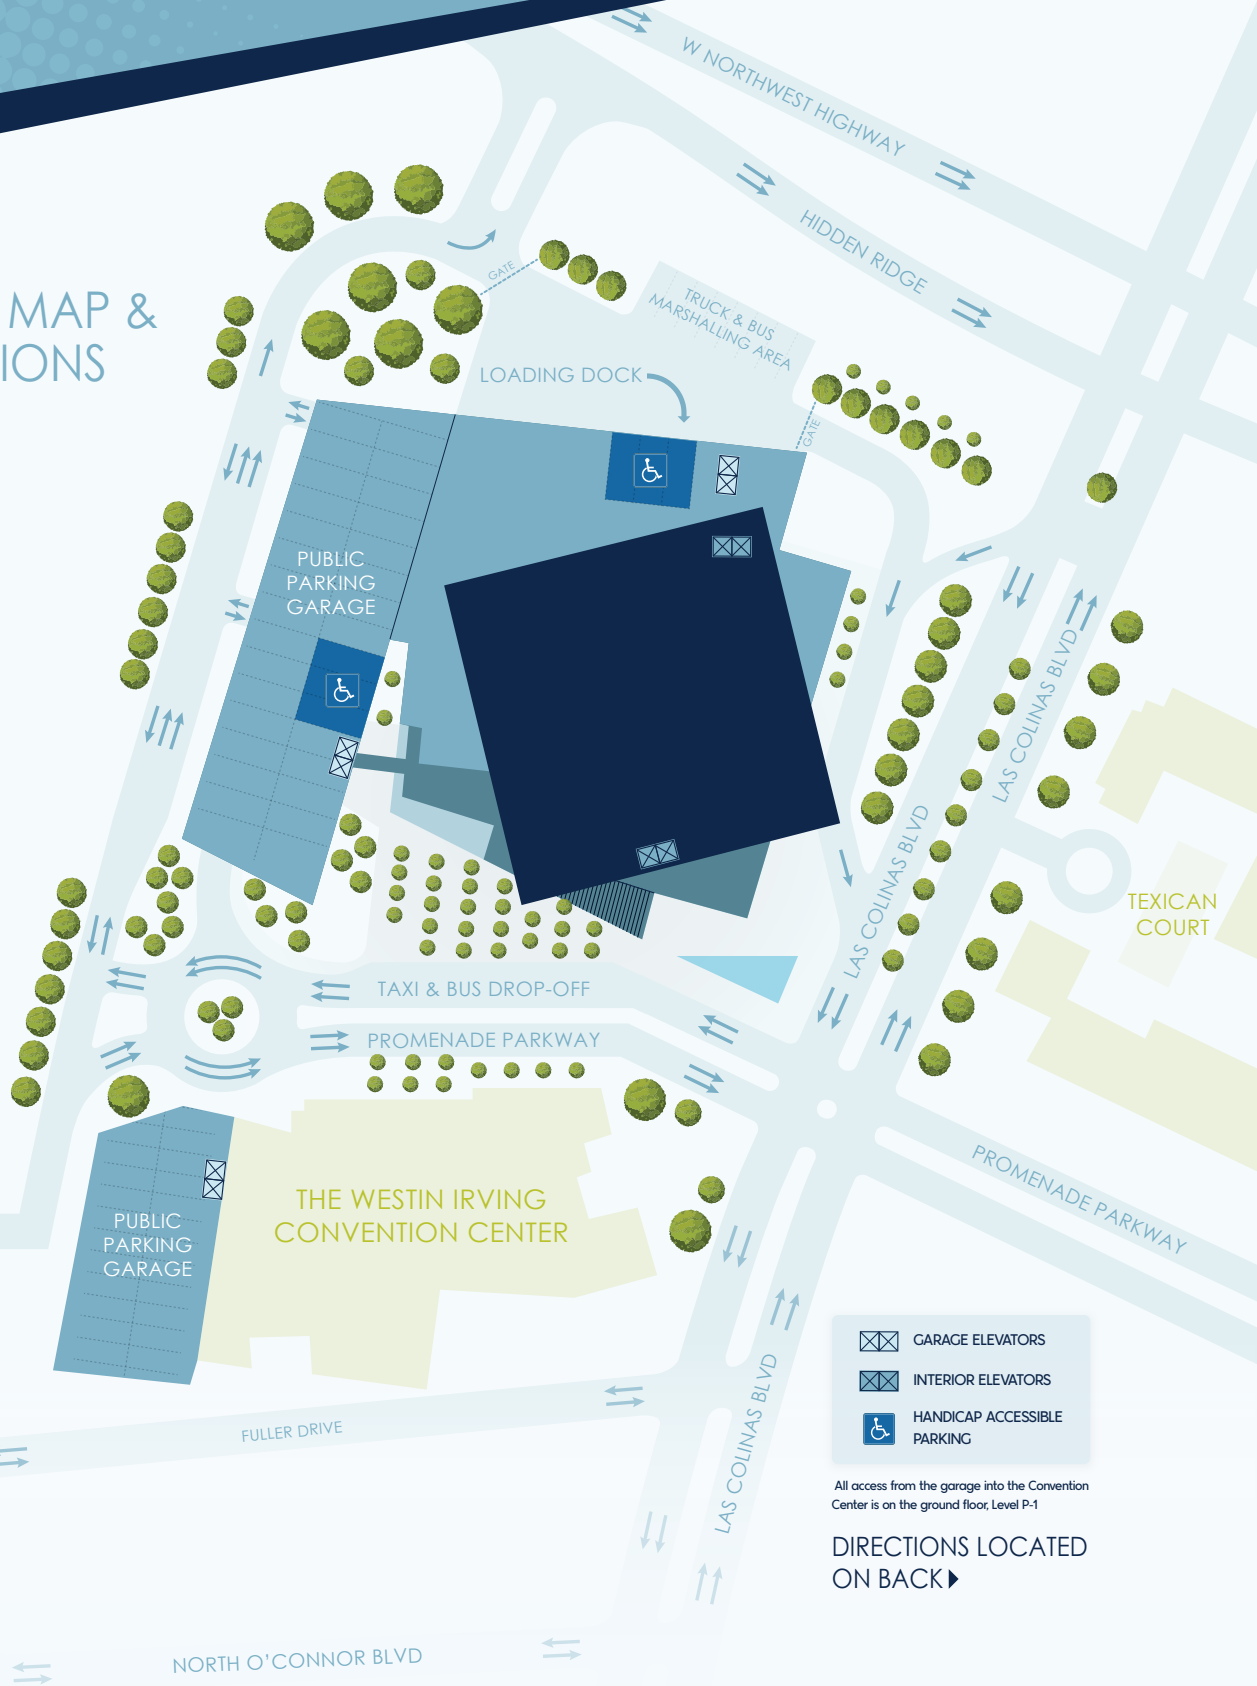

IRVING
CONVENTION CENTER
AT LAS COLINAS

PARKING MAP &
DIRECTIONS

- GARAGE ELEVATORS
- INTERIOR ELEVATORS
- HANDICAP ACCESSIBLE PARKING

All access from the garage into the Convention Center is on the ground floor, Level P-1

DIRECTIONS LOCATED ON BACK ▶