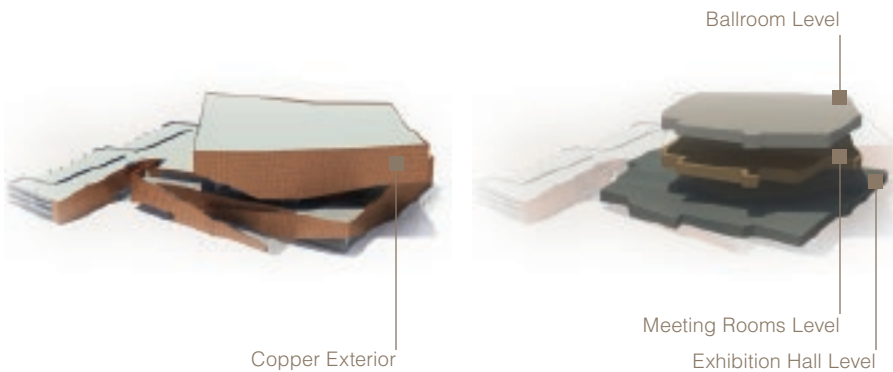

The Irving Convention Center at Las Colinas is a 275,000-square-foot multi-functional building, with a 50,000-square-foot, column-free exhibit hall, a 20,000-square-foot ballroom and 20,000 square feet of breakout meeting space. The facility's highly flexible, stacked design allows it to host several different types of events concurrently, and the building's unique architecture, vertical design and interior finishes create a new niche in the market.

Located on a 40-acre tract in the Las Colinas Urban Center in Irving, Texas, the convention center is the first phase of a mixed-use entertainment district that is planned to include a convention center hotel, a 6,500-person capacity concert venue, restaurants, and retail space. Home to thousands of corporations and the global headquarters of six Fortune 500 companies, Irving understands the high-level demands of business meetings and events, and the customer service needs that accompany these. More than 75 hotels are literally within 10 minutes of the convention center, with 18 properties within a 2-mile radius.

With Dallas/Fort Worth International Airport just six miles west, access to the Irving Convention Center is quick, efficient and easy. The Dallas Area Rapid Transit's Orange Line includes a stop at the Irving Convention Center and will continue to Dallas/Fort Worth International Airport. DART also provides meeting attendees with easy access straight to downtown Dallas as well as arts, education, entertainment and businesses throughout the area.

Irving Convention Center at Las Colinas

500 W Las Colinas Blvd

Irving, Texas 75039

(972) 252-7476

irvingconventioncenter.com