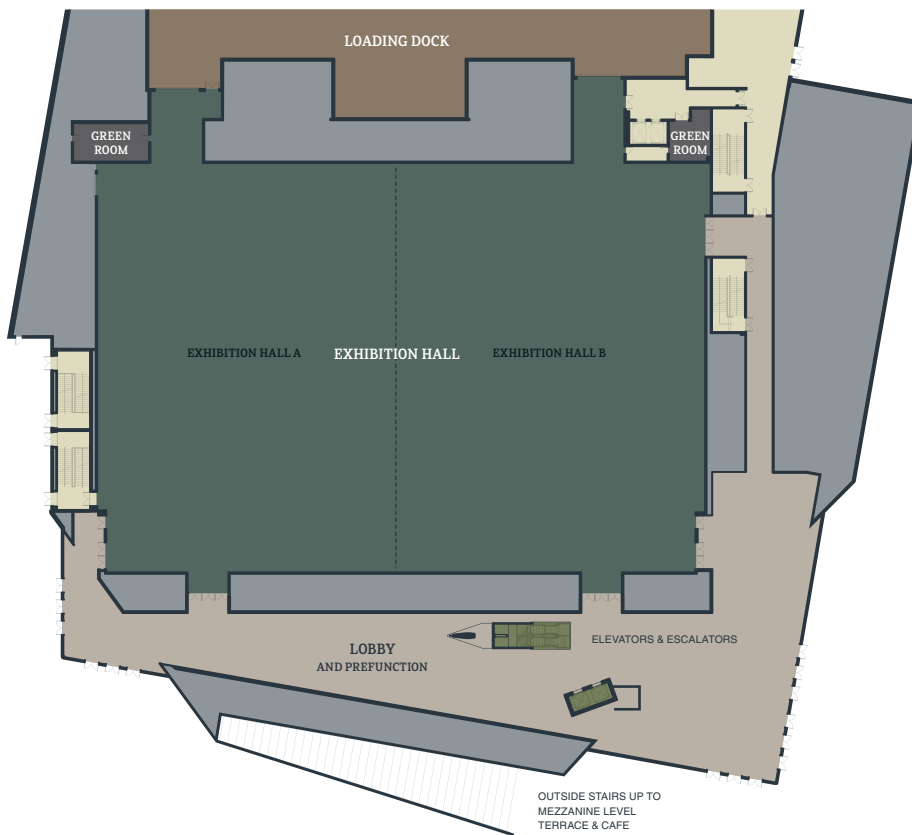

Irving Convention Center at Las Colinas

Exhibition Hall Level

- 50,000 square feet ■
- 35-foot-high ceilings ■
- column-free exhibit space ■
- 275+ trade show booths ■
- 4,500 seated guests ■

ROOM	SIZE		CAPACITY					
	L × W × H	SQ. FT.	BANQUET 72" ROUNDS	RECEPTION	THEATER	CLASSROOM	8' × 10' BOOTHS	10' × 10' BOOTHS
Exhibition Hall	184×264×35	48,576	3,000	4,860	4,500	2,508	288	218
Exhibition Hall A	184×132×35	24,288	1,180	2,420	2,184	1,260	154	109
Exhibition Hall B	184×132×35	24,288	1,180	2,420	2,184	1,260	155	109
Prefunction	–	18,862	–	1,880	–	–	12	12