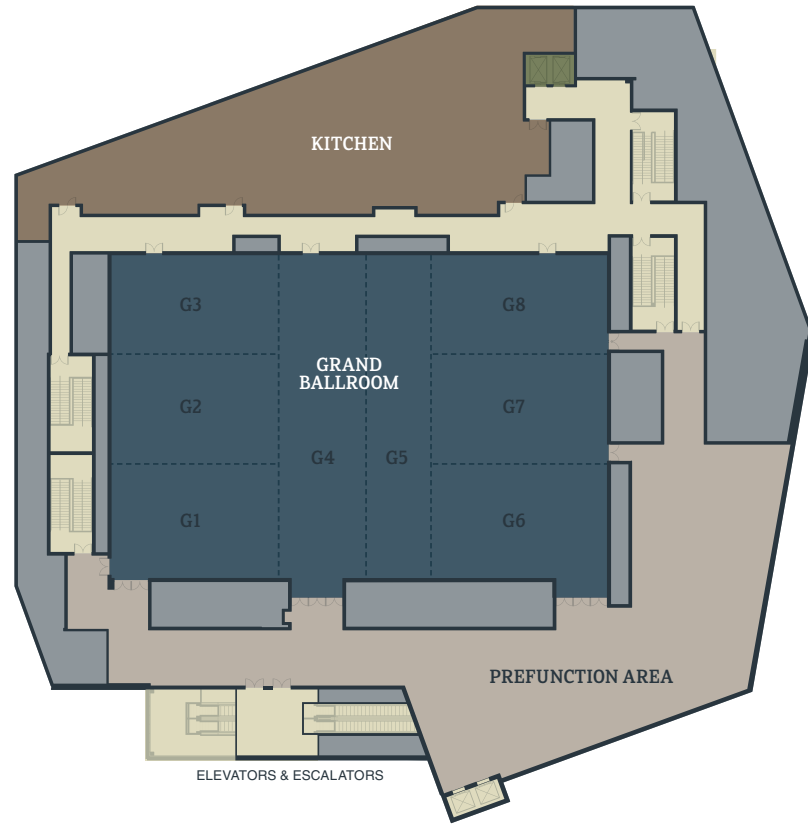

Irving Convention Center at Las Colinas

Ballroom Level

- just under 20,000 square feet ■
- 24-foot-high ceilings ■
- divisible in up to 6 sections ■
- 1,260 banquet guests ■
- 2,000 reception guests ■

ROOM	SIZE		CAPACITY					
	L × W × H	SQ. FT.	BANQUET 72" ROUNDS	RECEPTION	THEATER	CLASSROOM 18" TABLES	8' × 10' BOOTHS	10' × 10' BOOTHS
Grand Ballroom	112×172×24	19,264	1,260	2,000	1,936	1,070	108	86
Grand Ballroom G1-G5	112×113×24	12,762	800	1,265	1,440	831	–	–
Grand Ballroom G4-G8	112×117×24	17,094	810	1,310	1,550	840	–	–
Grand Ballroom G1-G4	112×86×24	9,957	620	965	1,040	570	–	–
Grand Ballroom G5-G8	112×86×24	9,429	620	965	1,040	570	–	–
Grand Ballroom G1-G3	112×55×24	6,111	380	615	702	378	–	–
Grand Ballroom G4*	112×31×24	3,846	–	–	–	–	–	–
Grand Ballroom G5*	–	2,805	–	–	–	–	–	–
Grand Ballroom G6-G8	112×58×24	6,624	400	650	728	372	–	–
Grand Ballroom G1	55×37×24	2,005	130	200	192	105	–	–
Grand Ballroom G2	55×38×24	2,093	130	210	192	126	–	–
Grand Ballroom G3	55×37×24	2,013	120	200	192	126	–	–
Grand Ballroom G1-G2	75×55×24	4,098	250	410	391	261	–	–
Grand Ballroom G2-G3	75×55×24	4,106	250	410	391	267	–	–
Grand Ballroom G6	58×37×24	2,250	130	215	216	123	–	–
Grand Ballroom G7	58×38×24	2,228	130	220	252	132	–	–
Grand Ballroom G8	58×37×24	2,146	130	215	228	129	–	–
Grand Ballroom G6-G7	75×58×24	4,478	280	435	487	282	–	–
Grand Ballroom G7-G8	75×58×24	4,374	280	435	492	282	–	–
Grand Ballroom Prefunction	–	10,526	300	1,180	–	–	25	20

*May be used for hospitality or back-of-house service only.