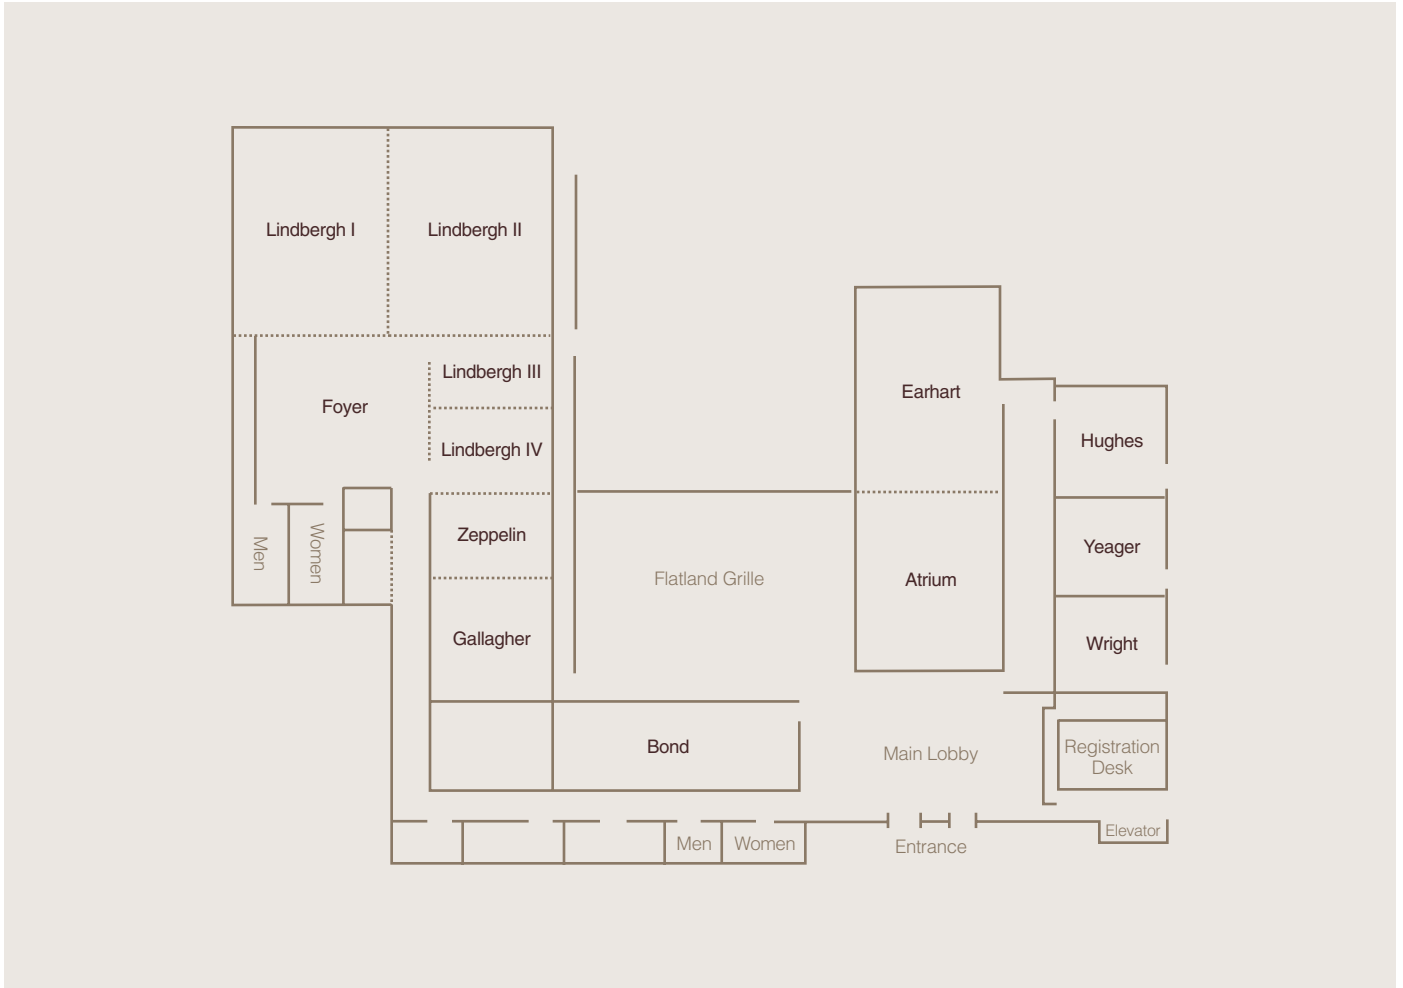

MEETING ROOM	SIZE		CAPACITY					
	L x W	SQ. FT.	BANQUET	CLASSROOM	CONFERENCE	RECEPTION	THEATER	U-SHAPE
Lindbergh Grand Ballroom	271 x 223	7,410	600	500	–	1,000	800	–
Lindbergh I	37 x 49	1,813	140	120	50	180	200	50
Lindbergh II	36 x 49	1,764	140	120	50	180	200	50
Lindbergh III	28 x 18	504	40	24	8	50	55	20
Lindbergh IV	28 x 18	504	40	24	20	50	55	20
Zeppelin	28 x 25	700	60	48	20	75	80	24
Gallagher	28 x 27	756	60	58	–	80	86	24
Foyer	37 x 37	1,369	110	–	–	140	–	–
Wright	23 x 24	552	40	24	20	50	60	20
Yeager	23 x 24	552	40	24	20	50	60	20
Hughes	23 x 24	552	40	24	20	50	60	20
Earhart	38 x 35	1,330	110	80	32	80	150	40
Atrium	45 x 55	2,475	150	–	–	225	–	–
Bond	46 x 33	1,518	110	110	40	140	200	50
Lindbergh Square	73 x 85	6,205	500	420	–	650	700	–