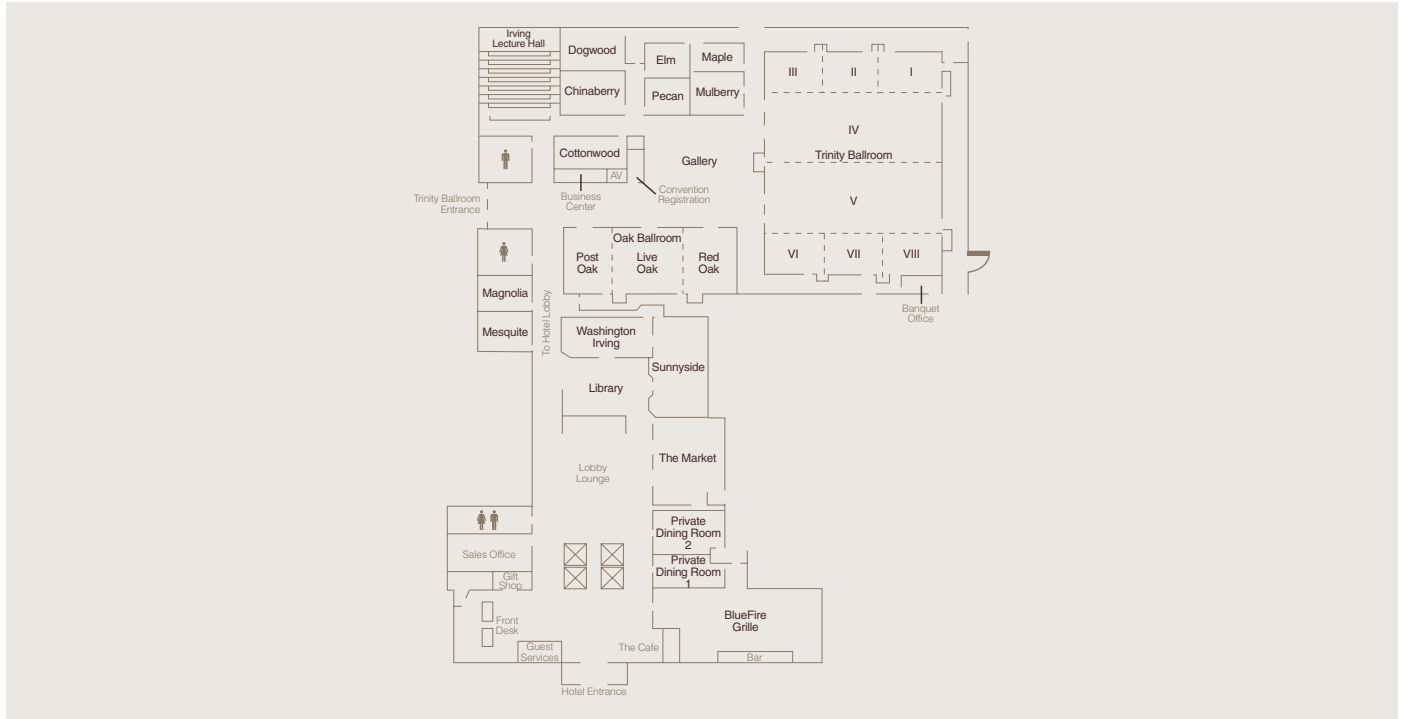

SIZE

CAPACITY

MEETING ROOM	SIZE		CAPACITY						
	L x W x H	SQ. FT.	BANQUET	THEATER	CONF'NCE	RECEPTION	CLASS ROOM	U-SHAPE	HOLLOW SQUARE
Trinity Ballroom	83 x 127 x 15	10,541	840	1,200	–	1,200	640	–	–
I	24 x 27 x 15	648	40	50	20	75	32	22	26
II	24 x 27 x 15	648	40	50	20	75	32	22	26
III	24 x 27 x 15	648	40	50	20	75	32	22	26
IV	40 x 83 x 19	3,320	320	400	80	400	200	70	80
V	40 x 83 x 19	3,320	320	400	80	400	200	70	80
VI	24 x 27 x 15	648	40	50	20	75	32	22	26
VII	24 x 27 x 15	648	40	50	20	75	32	22	26
VIII	24 x 27 x 15	648	40	50	20	75	32	22	26
Gallery	–	8,000	–	–	–	500	–	–	–
Oak Ballroom	83 x 38 x 14	3,154	210	350	64	350	270	56	64
Post Oak	25 x 38 x 14	950	60	100	26	100	60	26	26
Live Oak	32 x 38 x 14	1,216	90	150	36	150	70	32	36
Red Oak	25 x 38 x 14	950	60	100	26	100	60	26	26
Irving Lecture Hall	37 x 52 x 12	1,924	–	–	–	–	96	–	–
Chinaberry	31 x 25 x 12	775	60	70	26	75	34	23	26
Dogwood	31 x 25 x 12	775	60	70	26	75	34	23	26
Pecan	21 x 23 x 12	483	30	50	20	50	20	20	20
Elm	21 x 23 x 12	483	40	50	22	50	25	20	22
Maple	17 x 20 x 12	340	10	30	12	20	12	10	10
Mulberry	29.5 x 20 x 10	520	30	50	24	30	28	20	24
Cottonwood	30 x 18 x 12	540	40	60	24	60	24	20	24
Magnolia	25 x 22 x 12	550	40	50	22	50	24	18	22
Mesquite	25 x 22 x 12	550	40	50	22	50	24	18	22
Washington Irving	19 x 39 x 8	740	40	60	20	60	30	20	24
Sunnyside	26 x 51 x 11	1,326	90	115	38	100	56	40	42
The Library	–	–	50	–	–	–	–	–	–
The Market/Lobby Lounge	–	–	130	–	–	–	–	–	–
Private Dining Room 1	17 x 22 x 12	374	30	40	14	30	20	16	16
Private Dining Room 2	20 x 29 x 12	580	40	50	22	40	25	20	20
BlueFire Grille	–	–	200	–	–	–	–	–	–
Boardroom (6)*	25 x 27 x 8	675	–	–	8/12	–	–	–	–
Executive Suite (26)*	16 x 14	324	–	–	8	10	–	–	–

*NOT SHOWN