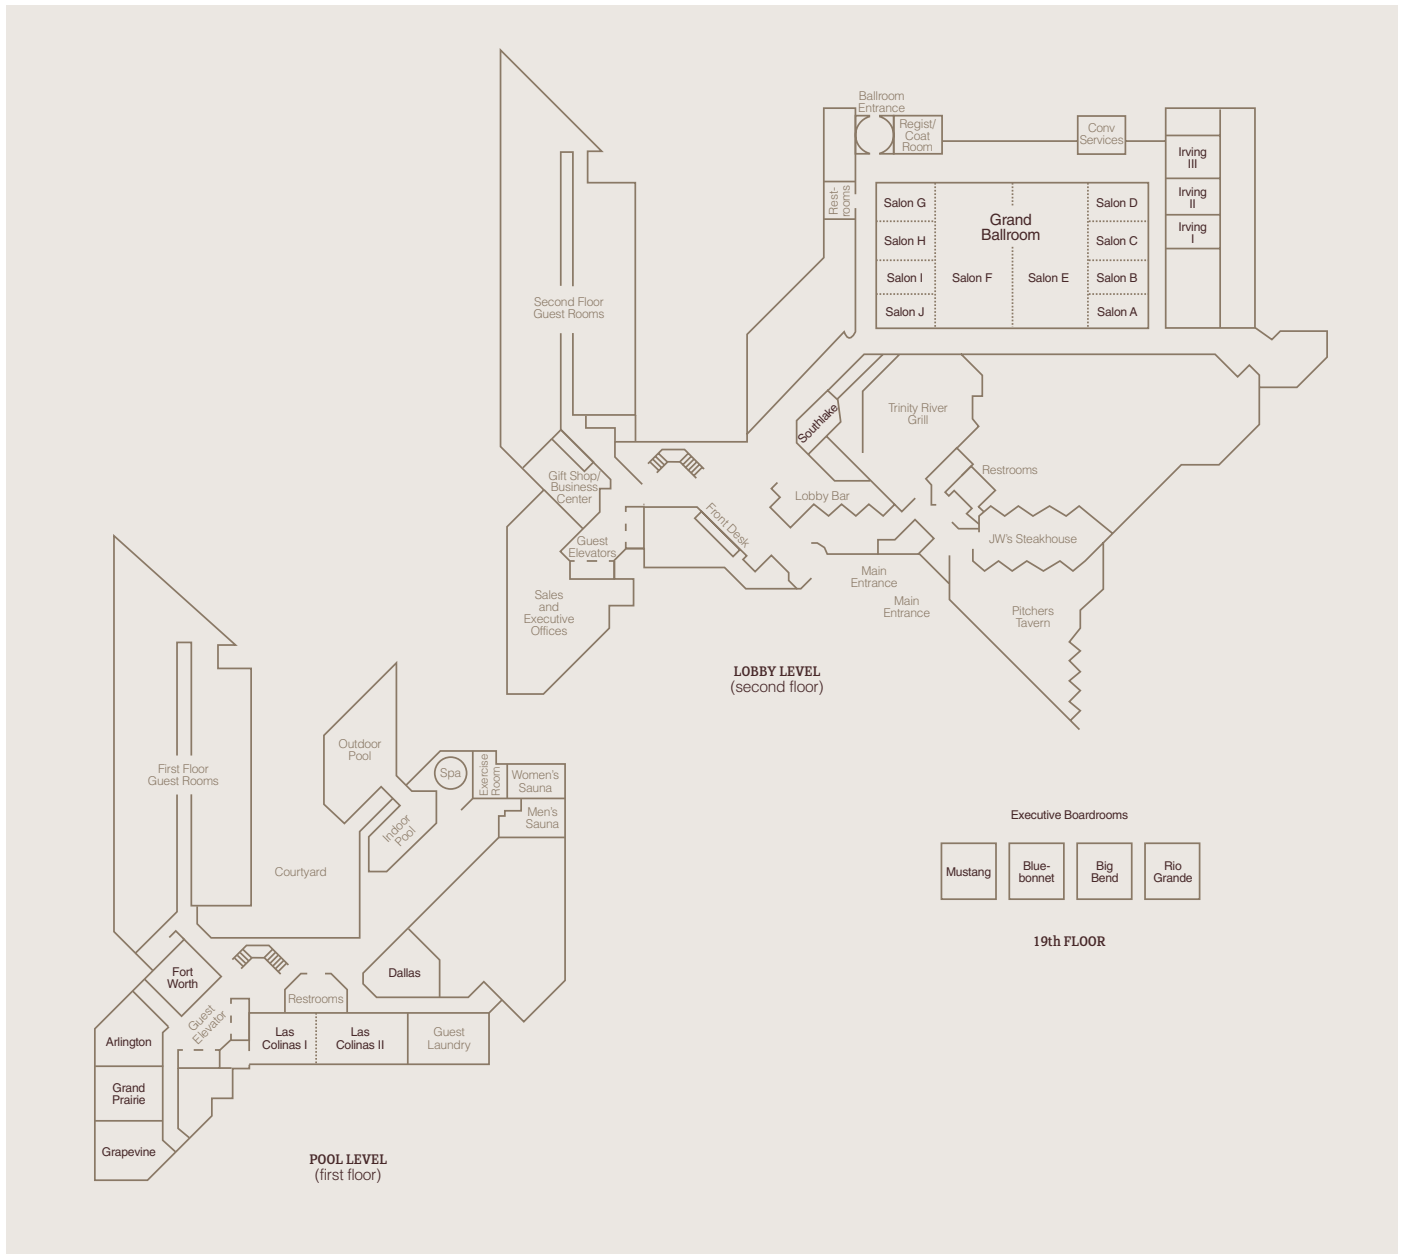

Meeting Facilities, Equipment & Services

Total of 27 meeting rooms with more than 23,000 square feet of flexible meeting and banquet space. The 8,800-square-foot Grand Ballroom accommodates up to 1,200 for receptions and 900 for banquets. Audiovisual service on-site.