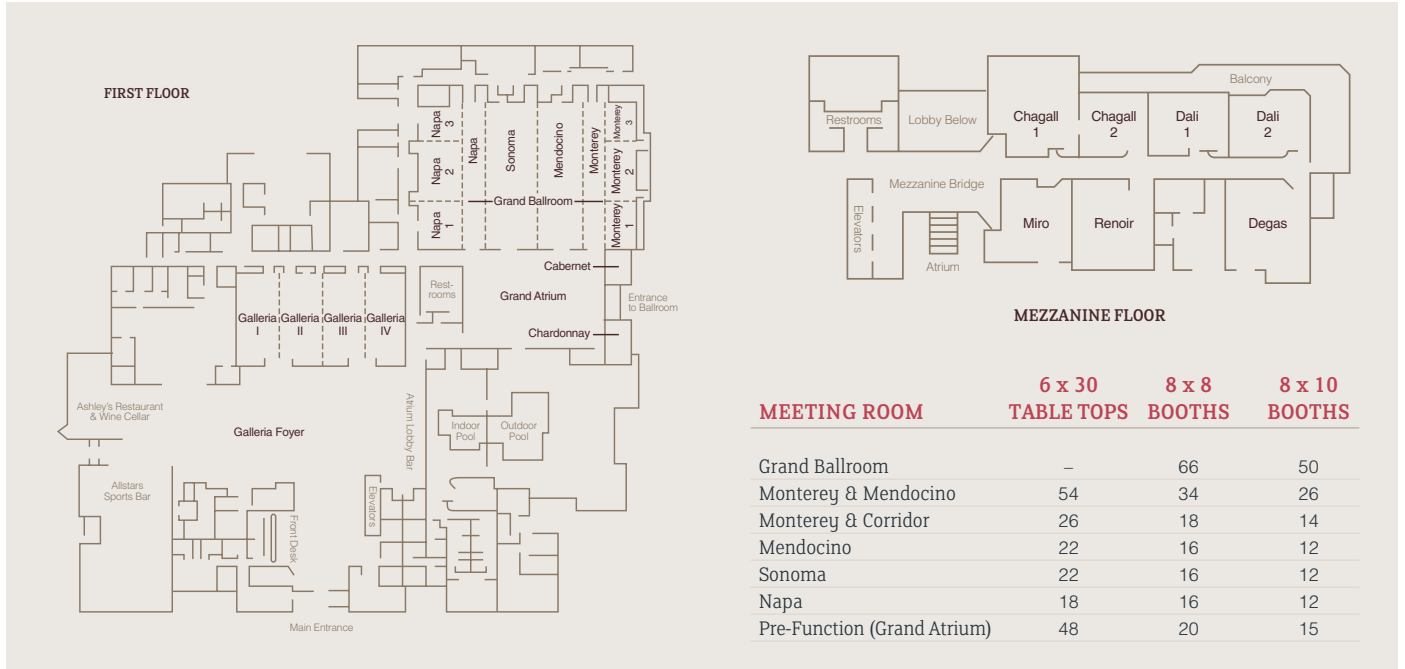

MEETING ROOM	SIZE		CAPACITY				
	L x W x H	SQ. FT.	CONFERENCE	THEATER	CLASSROOM	BANQUET	RECEPTION
Galleria Foyer	-	-	-	-	-	70	80
Galleria Ballroom	48 x 88 x 10	4,225	-	600	280	300	360
Galleria I	48 x 22 x 10	1,056	38	110	70	70	80
Galleria II	48 x 22 x 10	1,056	38	110	70	70	80
Galleria III	48 x 22 x 10	1,056	38	110	70	70	80
Galleria IV	48 x 22 x 10	1,056	38	110	70	70	80
Grand Atrium (Pre-Function)	76 x 54	4,180	220	-	-	260	220
Grand Ballroom	84 x 120	10,080	900	1,300	700	1,000	900
Monterey	84 x 21	2,520	150	250	168	230	150
Monterey 1	27 x 21	567	40	60	32	40	40
Monterey 2 or 3	28 x 21	588	40	60	32	40	40
Monterey 1 & 2	55 x 21	1,155	80	125	64	90	80
Mendocino	84 x 29	2,436	150	250	168	230	150
Sonoma	84 x 29	2,436	150	250	168	230	150
Napa	84 x 30	2,520	150	250	168	230	150
Napa 1	27 x 21	567	40	60	32	40	40
Napa 2 or 3	28 x 21	588	40	60	32	40	40
Napa 1 & 2	55 x 21	1,155	80	125	64	90	80
Napa & Corridor	84 x 60	2,520	150	250	168	230	150
Monterey/Mendocino or Sonoma/Napa	84 x 60	5,040	400	760	336	420	400
Sonoma & Mendocino	84 x 30	5,040	400	760	336	460	400
Cabernet	17 x 13	221	15	20	-	10	15
Chardonay	12 x 12	144	12	15	-	10	12
Estates	25 x 18 x 8	450	-	18	14	-	18
Las Colinas	15 x 24 x 8	360	14	-	-	-	-
Poolside	-	-	-	-	-	90	110
Chagall (Mezzanine Level)	-	1,236	28	80	50	70	80
Chagall 1	27 x 28 x 8	756	22	50	30	30	50
Chagall 2	24 x 20 x 8	480	16	36	24	20	30
Dali (Mezzanine Level)	-	1,008	22	65	48	50	60
Dali 1	24 x 20 x 8	480	12	30	24	20	25
Dali 2	24 x 22 x 8	528	12	30	24	20	25
Miro (Mezzanine Level)	26 x 24 x 8	624	18	50	25	40	40
Renoir (Mezzanine Level)	26 x 24 x 8	624	18	50	25	40	40
Degas (Mezzanine Level)	26 x 24 x 8	624	18	50	25	40	40