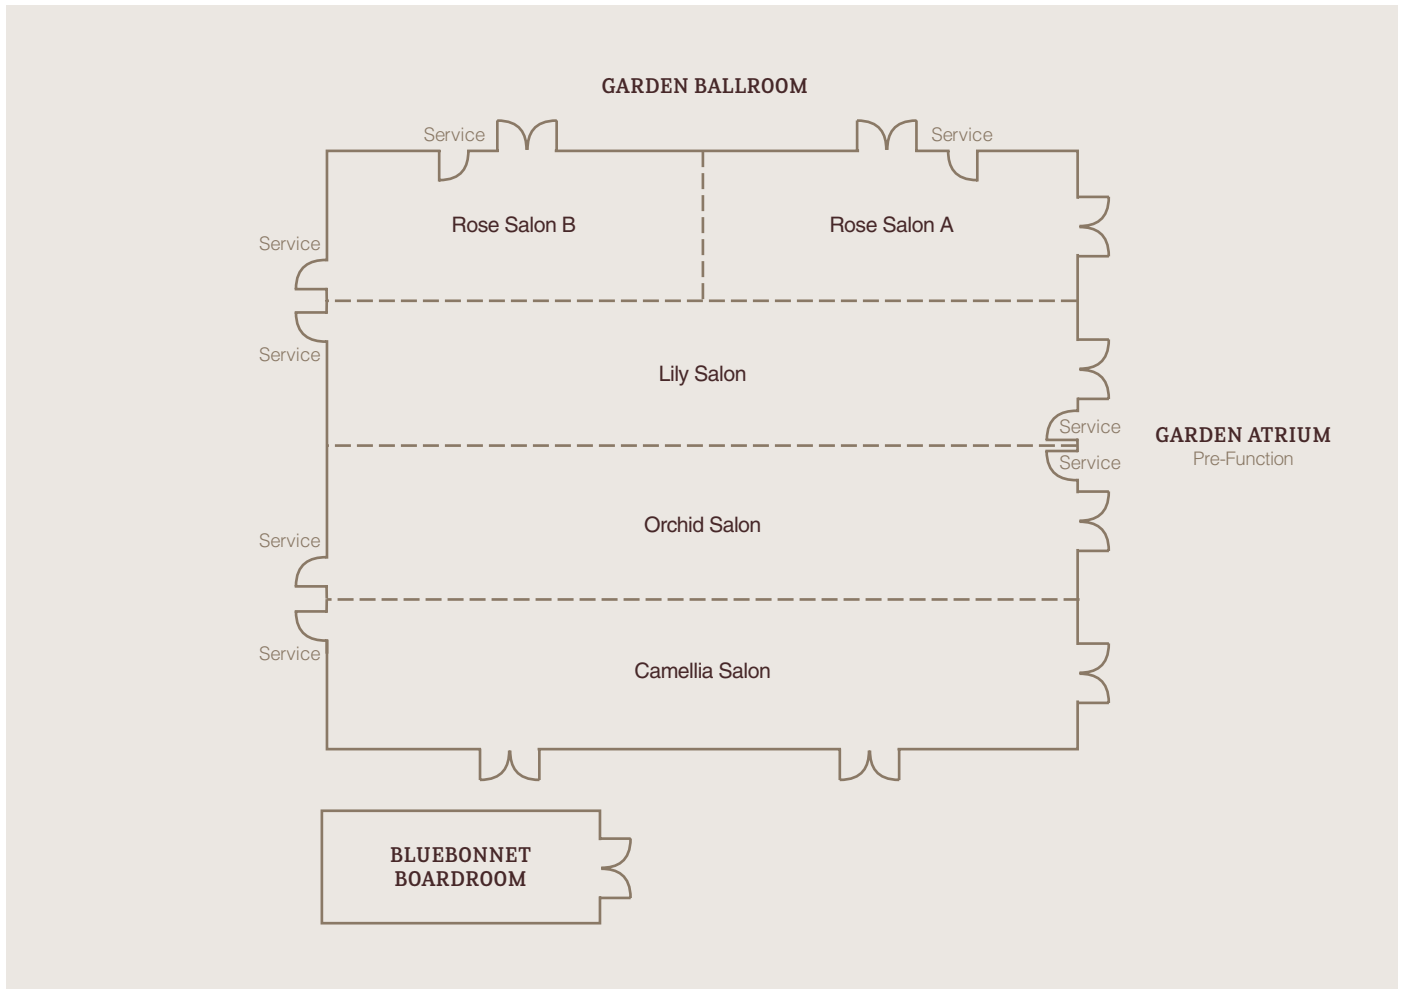

MEETING ROOM	SIZE		CAPACITY				
	L x W x H	SQ. FT.	THEATER	BANQUET	CLASSROOM	CONFERENCE	U-SHAPE
Garden Ballroom	176 x 22 x 14	3,872	350	300	200	-	150
Rose Salon – A	22 x 22 x 14	484	35	40	25	15	15
Rose Salon – B	22 x 22 x 14	484	35	40	25	15	15
Lily Salon	44 x 22 x 14	968	75	60	50	30	25
Orchid Salon	44 x 22 x 14	968	75	60	50	30	25
Camellia Salon	44 x 22 x 14	968	75	60	50	30	25
Garden Atrium	80 x 11	880	-	-	-	-	-
Bluebonnet Boardroom	18.6 x 12 x 12	224	-	-	-	12	-