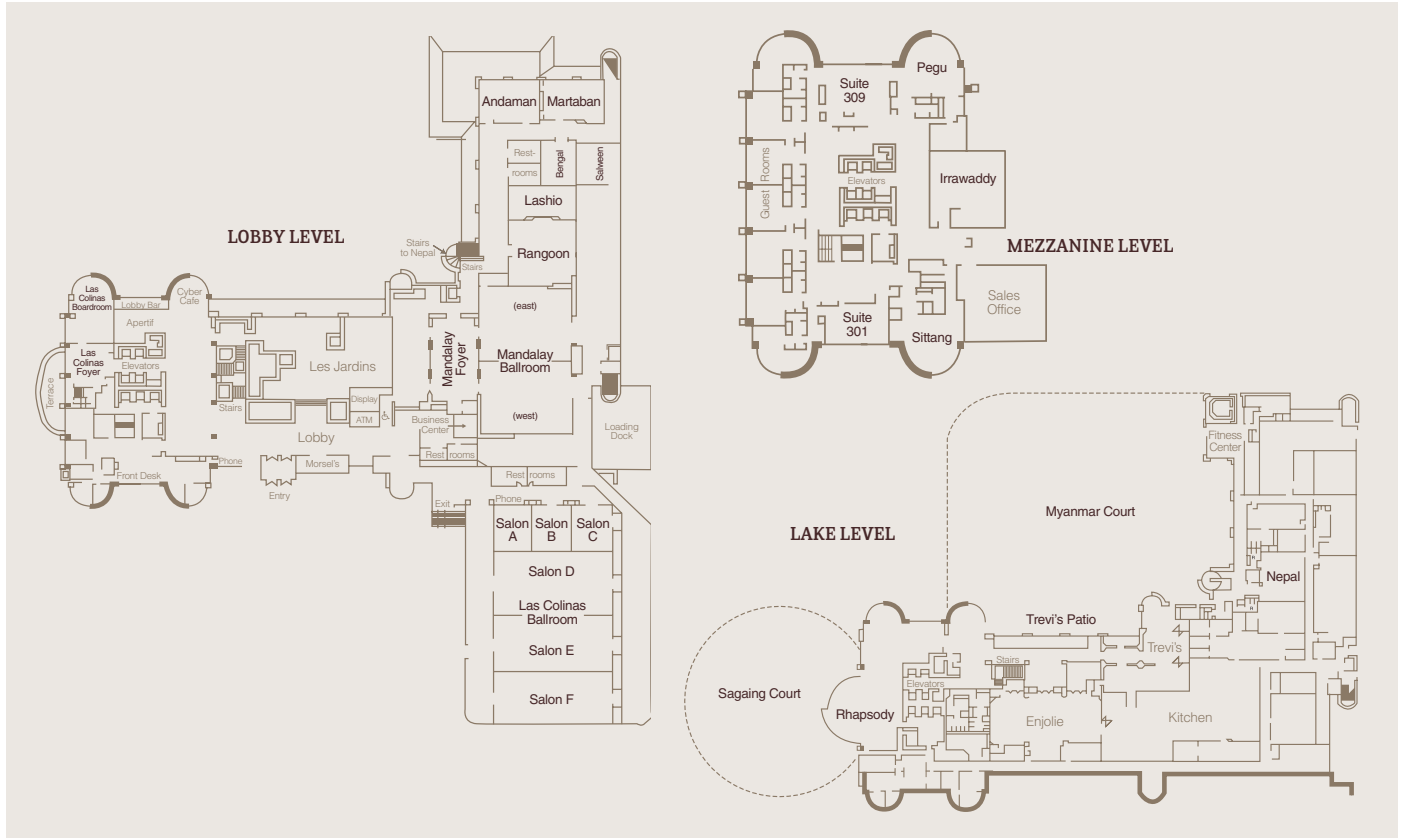

SIZE

CAPACITY

MEETING ROOM	W x L x H	SQ. FT.	CAPACITY					FLOOR COVERING
			THEATER	SCHOOL ROOM	HOLLOW SQUARE	RECEPTION	BANQUET	
Las Colinas Ballroom	75 x 142	10,650	1,200	700 - 627	-	2,000	780 - 936	yes
Salons A, B & C (ea.)	25 x 33 x 14	825	60	40 - 48	20	75	50 - 60	yes
Salons D & E (ea.)	75 x 38 x 15	2,850	270	180 - 165	65	250	240 - 288	yes
Salon F	75 x 32 x 14	2,400	160	120 - 165	54	200	180 - 216	yes
Mandalay Ballroom	55 x 93 x 14	5,115	490	280 - 297	100	547	400 - 480	yes
Mandalay E & W (ea.)	55 x 45 x 14	2,475	192	120 - 141	65	240	100 - 240	yes
Mandalay Foyer	37 x 55 x 14	2,035	-	120	-	190	100 - 120	yes
Las Colinas Boardroom	29 x 40 x 10	1,160	-	69	-	-	-	yes
Boardroom Foyer	23 x 21 x 10	483	-	27	-	-	40	yes
Rangoon	36 x 41 x 10	1,476	120	70 - 84	40	150	120 - 144	yes
Lashio	28 x 21 x 10	588	40	24 - 33	25	40	32 - 50	yes
Bengal	18 x 23 x 10	414	30	24	12	30	24 - 30	yes
Salween	20 x 25 x 10	500	40	32 - 27	14	30	40 - 144	yes
Andaman	35 x 24 x 10	840	60	45 - 48	34	75	60	yes
Martaban	36 x 24 x 10	880	75	45 - 51	20	60	60	yes
Nepal (Lake)	30 x 35 x 10	1,050	100	60 - 63	40	90	80 - 88	yes
Rhapsody (Lake)	Irregular	4,518	150	75 - 50	25	250	210 - 250	yes
Pegu (Mezzanine)	24 x 24 x 9	576	40	20 - 33	24	40	40 - 48	yes
Sittang (Mezzanine)	24 x 24 x 9	576	40	20 - 33	24	40	40 - 48	yes
Irrawaddy (Mezzanine)	24 x 18 x 9	486	40	24 - 27	24	40	40 - 48	yes
Suite 301 (Mezzanine)	25 x 18 x 9	425	24	16 - 24	18	30	30	yes
Suite 309 (Mezzanine)	25 x 18 x 9	425	24	16 - 24	18	30	30	yes
Boardroom Balcony	-	830	-	-	-	30	-	no
Trevi's Patio (Lake)	-	2,430	-	-	-	75	-	no
Myanmar Court (Lake)	-	16,701	250	-	-	600	400 - 500	no
Sagaing Court (Lake)	-	11,737	-	-	-	150	70 - 84	no
Trevi's Patio + Myanmar	-	19,131	-	-	-	-	-	no
Enjolie (Lake)	Irregular	2,736	-	-	-	-	70 - 110	yes