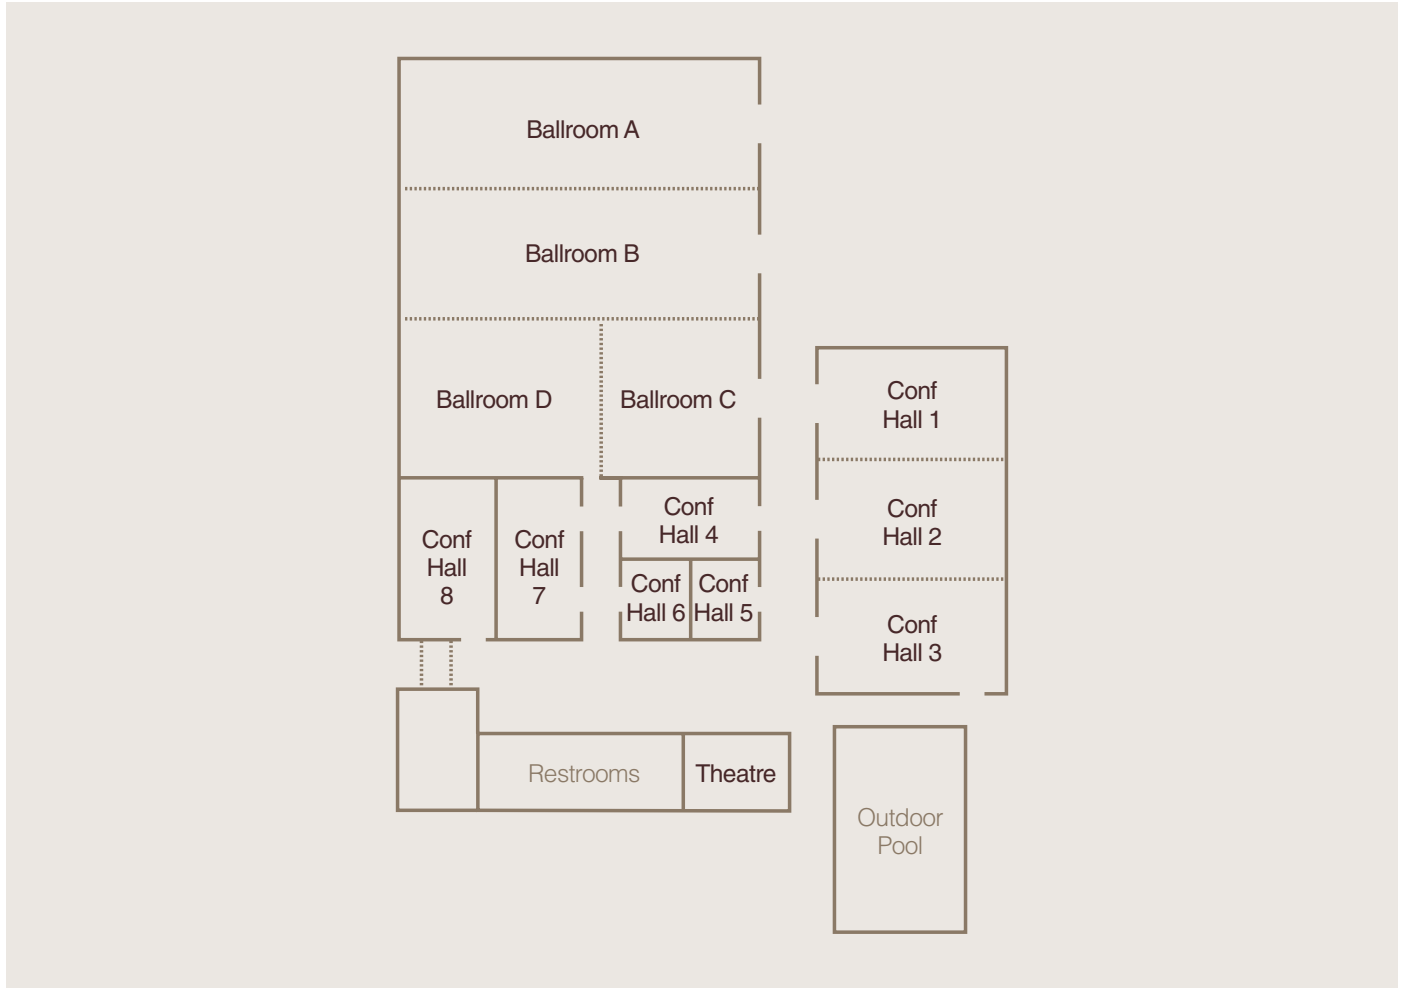

Meeting Facilities

Fourteen meeting rooms will accommodate up to 700 for receptions or large group sessions.

Meeting Equipment & Services

Newly renovated 14,000 square feet of meeting area. Teleconferencing facilities available.

Audiovisual

For an added charge: state-of-the-art electronic and visual aids, professional sound system, multi-image shows, video projection.

MEETING ROOM	SIZE		CAPACITY			
	L x W	SQ. FT.	THEATER	BANQUET	CLASSROOM	CEILING
Ballroom	85 x 68	5,780	600	400	350	15
Ballroom A	29 x 68	1,972	180	130	110	15
Ballroom B	27 x 68	1,836	160	110	100	15
Ballroom C	29 x 35	1,015	100	40	45	15
Ballroom D	29 x 39	1,131	120	70	60	15
Conference Hall	57 x 42	2,394	240	180	120	12
Conference Hall 1	19 x 42	798	80	50	40	12
Conference Hall 2	19 x 42	798	80	50	40	12
Conference Hall 3	19 x 42	798	80	50	40	12
Conference Hall 4	15 x 35	525	40	30	–	10
Conference Hall 5	16 x 16	256	12	10	–	10
Conference Hall 6	16 x 16	256	12	10	–	10
Conference Hall 7	15 x 32	480	30	30	–	10
Conference Hall 8	24 x 32	768	80	50	–	10
Theatre	36 x 21	756	76	–	–	12
Boardroom	16 x 26	416	–	12	–	8
Pre-Function Area	–	3,034	–	–	–	–