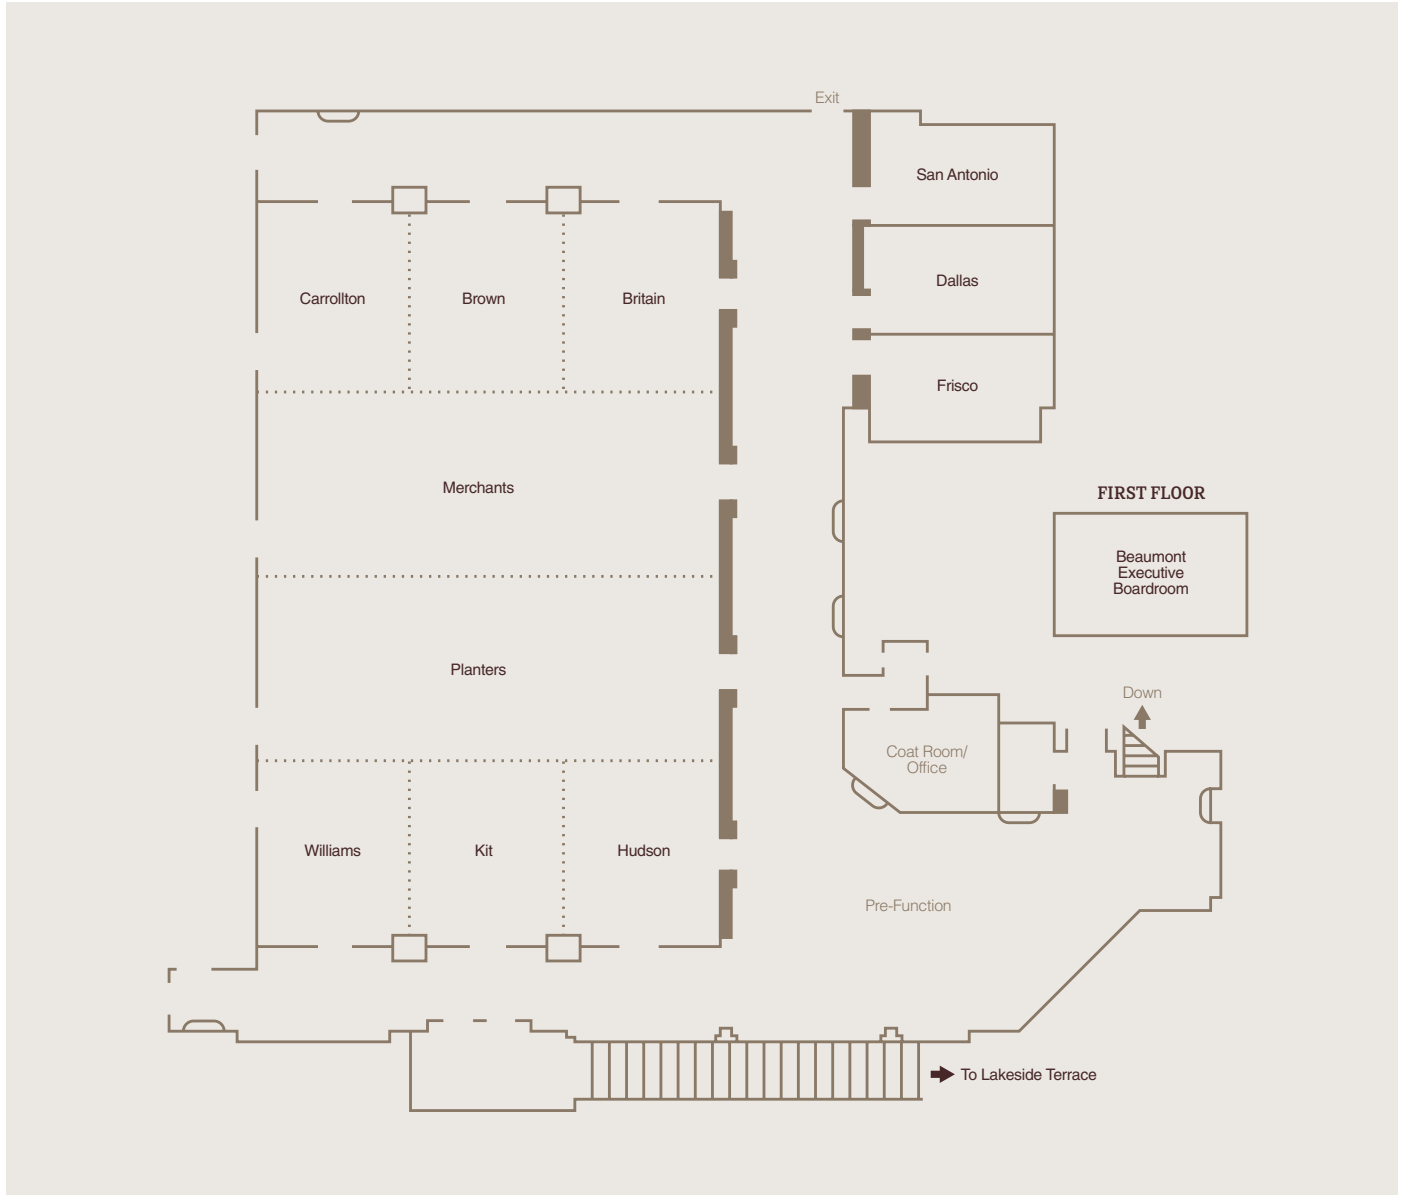

MEETING ROOM	SIZE		CAPACITY					RECEPTION	BANQUET
	L x W x H	SQ. FT.	THEATER	SCHOOL ROOM	CONFERENCE	U-SHAPE			
Ballroom Foyer	36 x 65 x 12	8,718	–	–	–	–	1,150	460	
Beaumont	21 x 27 x 10	567	–	–	16	–	–	–	
Britain	30 x 26 x 17	780	98	45	36	30	100	60	
Brown	30 x 26 x 17	780	98	45	36	30	100	60	
Carrollton	30 x 26 x 17	780	98	45	36	30	100	60	
Dallas	19 x 29 x 10	551	50	30	24	25	40	40	
Frisco	19 x 29 x 10	551	50	30	24	25	40	40	
Hudson	30 x 26 x 17	780	98	45	36	30	100	60	
Kit	30 x 26 x 17	780	98	45	36	30	100	60	
Lakeside Terrace	30 x 100	–	–	–	–	–	200	150	
Las Colinas Ballroom	133 x 78 x 17	10,374	1,260	1,260	180	120	1,350	840	
Merchants	30 x 78 x 17	2,340	300	156	82	72	330	210	
Planters	30 x 78 x 17	2,340	300	156	82	72	330	210	
San Antonio	19 x 29 x 10	551	50	30	24	25	40	40	
Williams	30 x 26 x 17	780	98	45	36	30	100	60