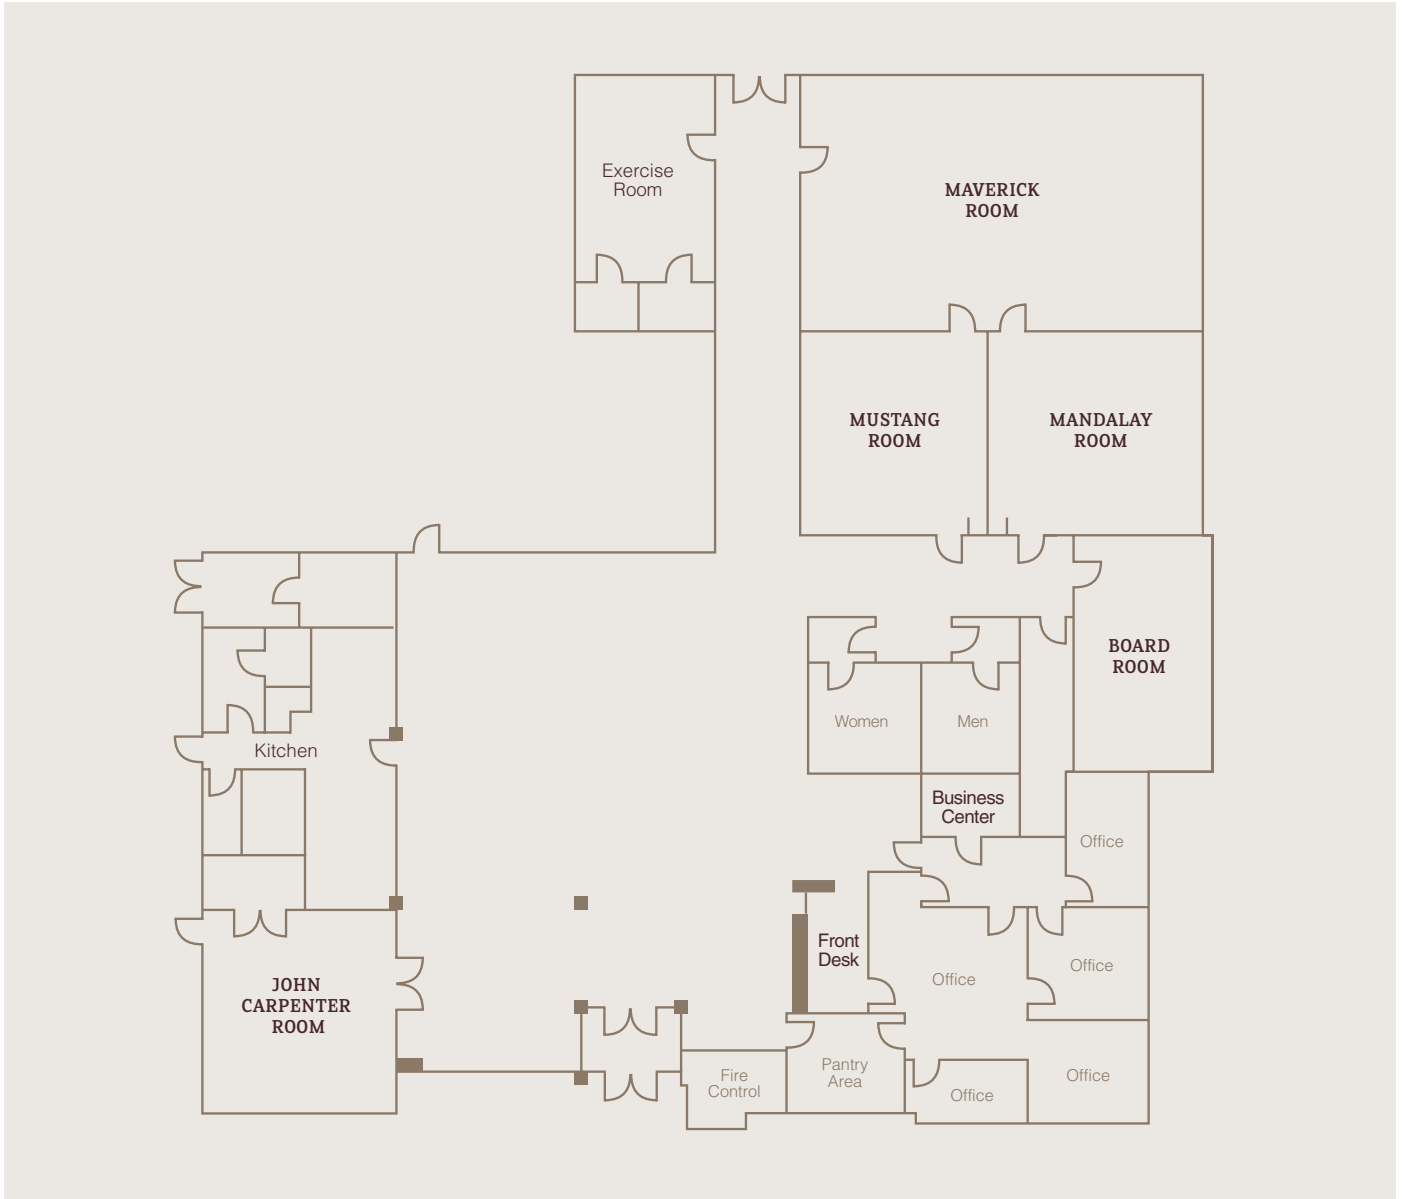

MEETING ROOM	SIZE		CAPACITY				
	L x W x H	SQ. FT.	THEATER	BANQUET	CLASSROOM	CONFERENCE	U-SHAPE
Board Room	16 x 22 x 10	352	–	–	–	14	–
John Carpenter Room	18 x 22 x 10	400	40	30	12-18	12	14
Mandalay Room	19 x 25 x 10	475	35	30	14	14	18
Mustang Room	25 x 25 x 10	625	40	40	16	16	20
Mustang/Mandalay	25 x 44 x 10	1,100	80	50	32	32	36
Maverick Room	29 x 44 x 10	1,276	100	60	46	30	40
Ballroom	54 x 44 x 10	2,376	200	130	100	60	60