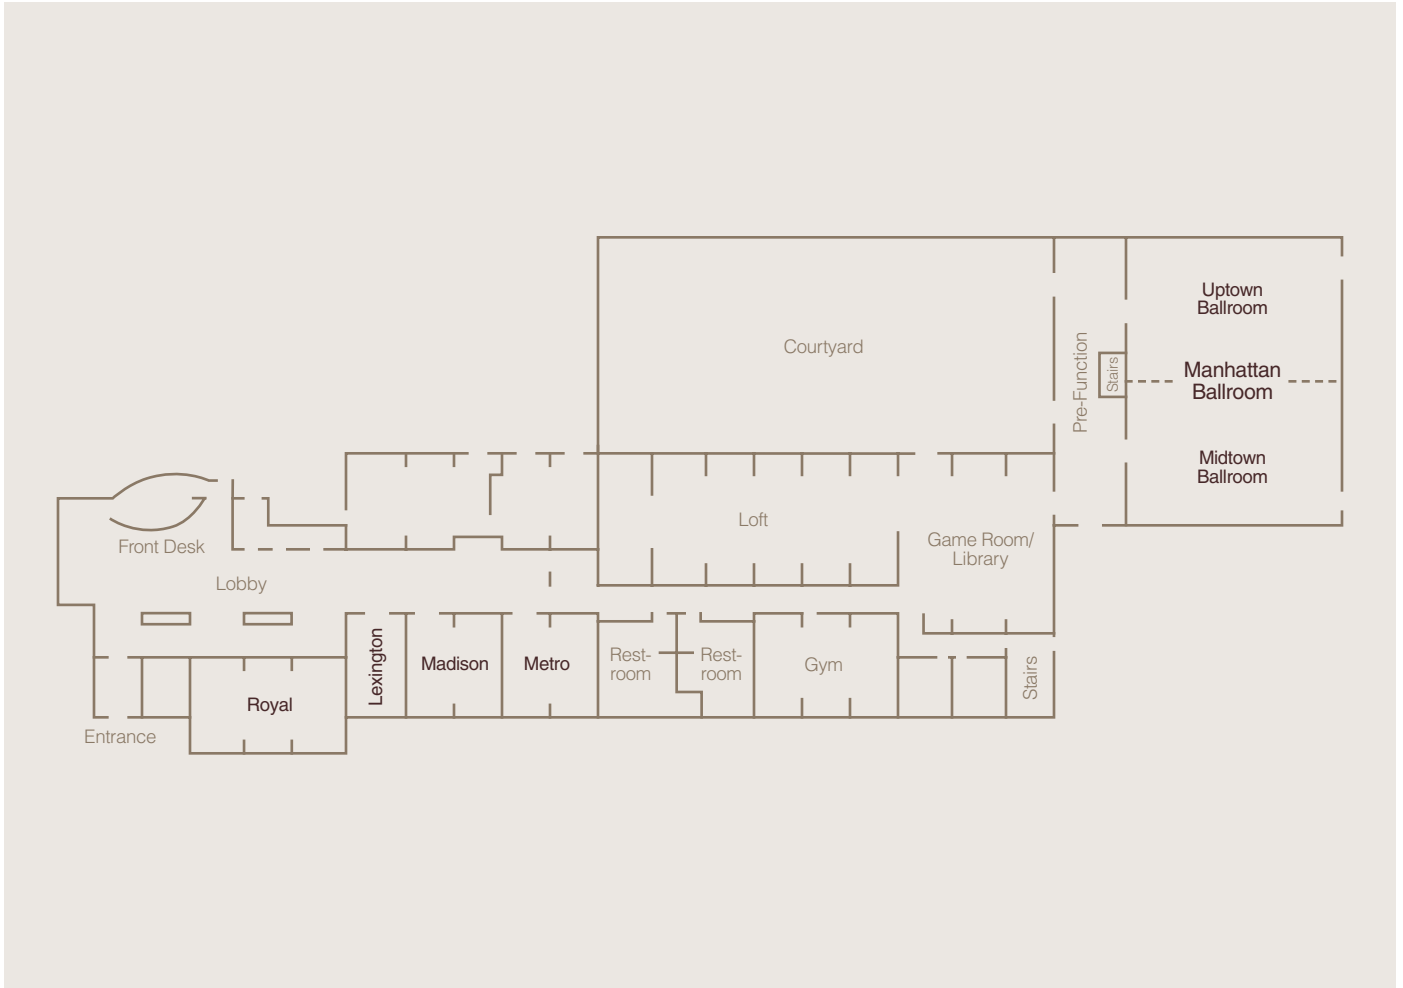

The Manhattan Ballroom features 18' ceilings, an oversized glass window overlooking the Courtyard, adjustable lights and a built-in sound system. It has 3,110 square feet of meeting space and can be divided into two smaller ballrooms. Seats up to 364 theater, 168 classroom or 240 in rounds.