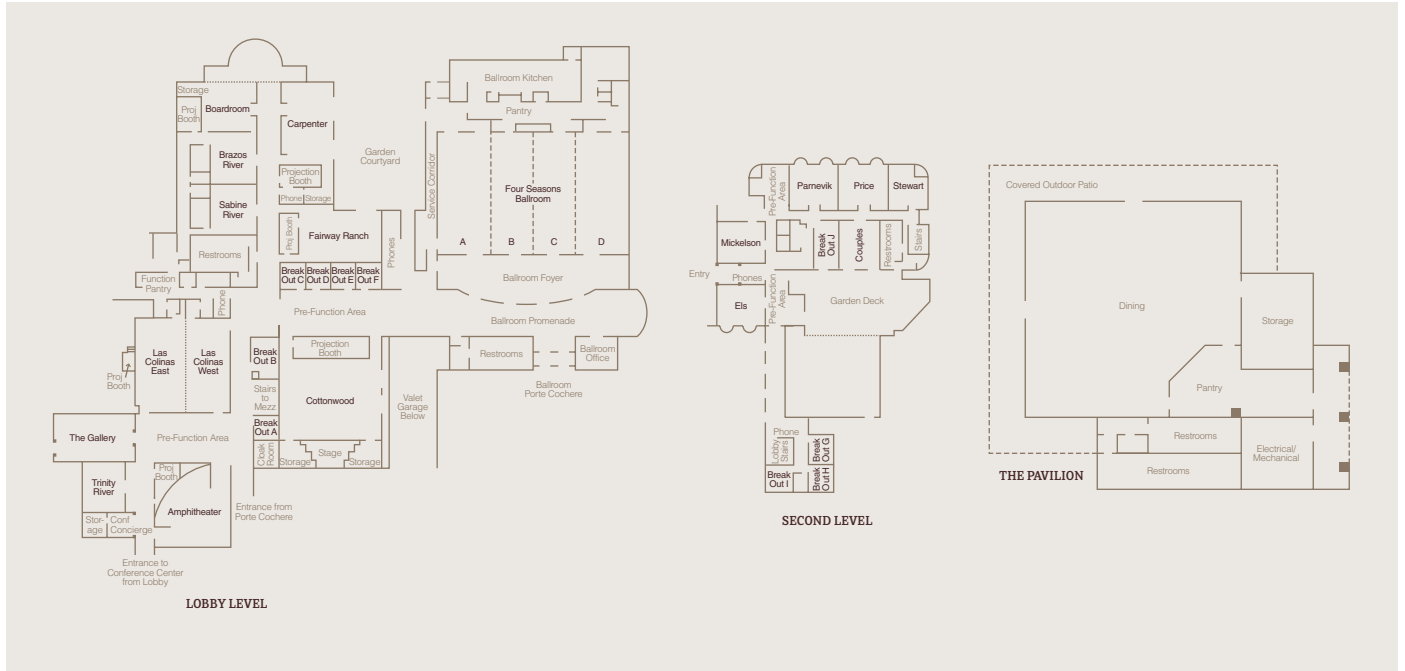

MEETING ROOM	SIZE		CAPACITY						
	SQ. FT.	HEIGHT	CLASSROOM	HOLLOW SQUARE	U-SHAPE	THEATER	RECEPTION	BANQUET ROUNDS	CONFERENCE
LOBBY LEVEL									
Four Seasons Ballroom	8,000	18	350	–	–	750	800	560	–
Ballroom ½ Sections	3,960	18	160	60	48	340	400	280	–
Ballroom ⅓ Sections	2,660	18	90	48	42	220	250	180	–
Ballroom Foyer	2,750	14	–	–	–	–	650	–	–
Las Colinas East & West	3,024	12	150	60	44	250	300	250	–
Las Colinas East or West	1,512	12	74	44	38	100	150	90	30
Amphitheater	2,021	12	90	–	–	–	–	–	–
Conference Rooms:									
Cottonwood	2,958	11	130	60	44	250	275	200	–
Fairway Ranch	1,372	11	65	40	34	90	100	80	30
Carpenter	1,269	11	60	40	34	90	100	80	30
Brazos River	644	12	24	24	18	40	45	50	18
Sabine River	644	12	24	24	18	40	45	50	18
Trinity River	580	12	20	20	16	30	30	30	16
Break-out Rooms:									
A	195	10	–	12	6	12	–	–	8
B	375	10	16	16	14	20	20	20	14
C or D	195	10	–	12	6	12	–	–	8
E or F	195	10	–	12	6	12	–	–	8
Boardroom	841	11	32	28	20	60	40	40	18
The Gallery	1,144	12	60	40	34	90	100	80	28
SECOND LEVEL									
Conference Rooms:									
Els or Mickelson	675	9	32	26	18	40	35	40	18
Parnevik or Price	700	9	32	26	18	40	35	40	18
Couples	625	9	32	26	18	40	35	40	18
Garcia	480	8	18	18	14	36	25	32	16
Break-out Rooms:									
I	304	8	12	12	6	15	–	–	8
J	350	8	16	16	12	20	25	24	14
THE PAVILION	4,500	16	–	–	–	–	400	300	–