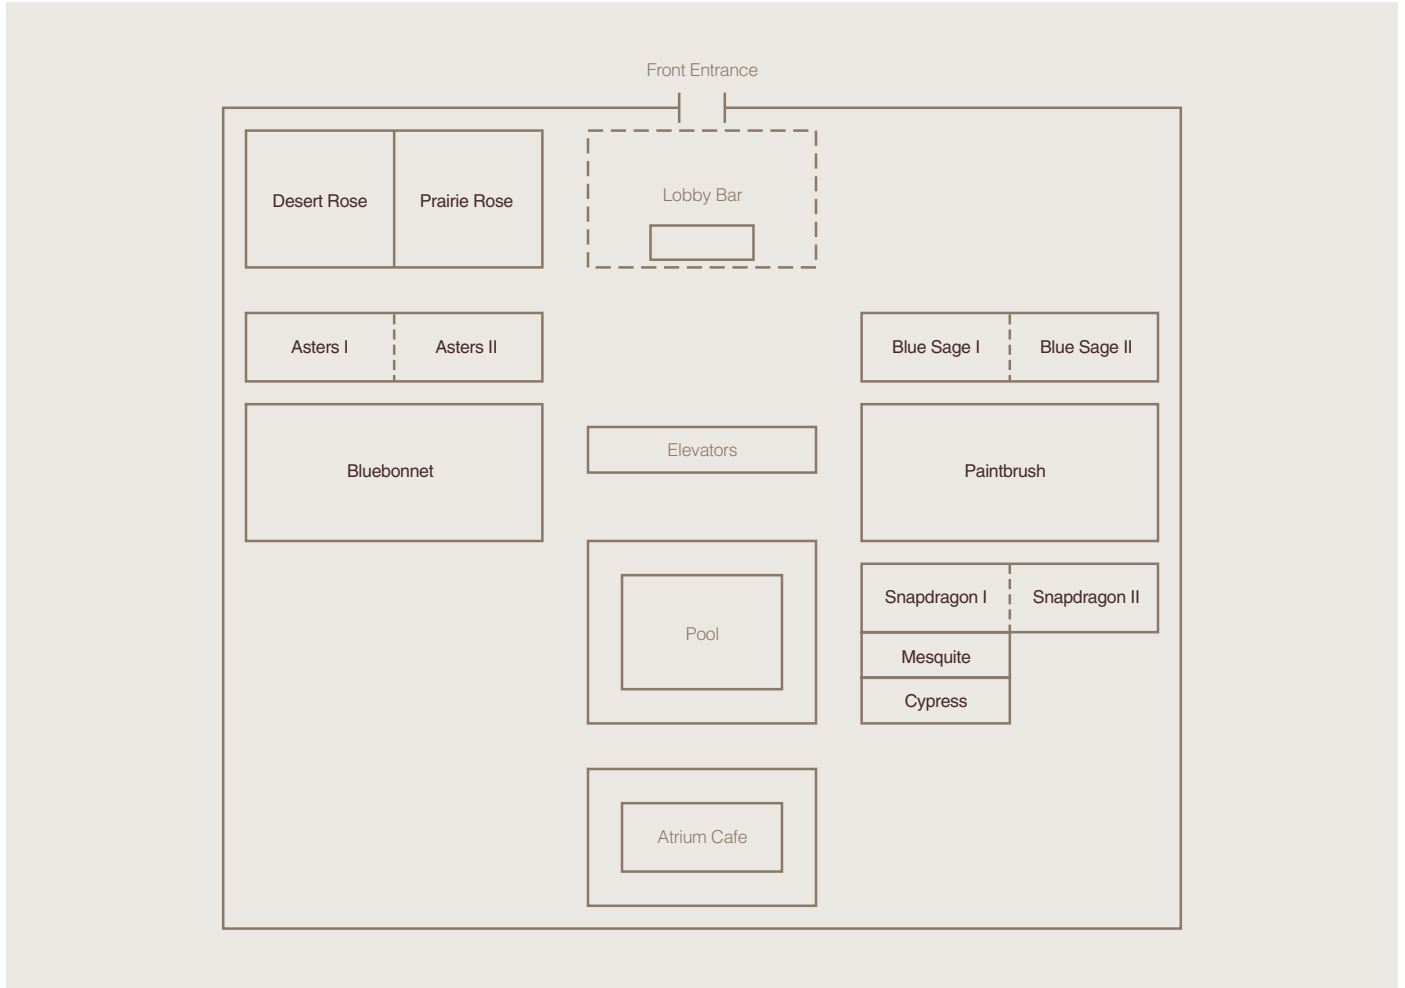

MEETING ROOM	SIZE		CAPACITY					
	L x W	SQ. FT.	THEATER	CLASSROOM	U-SHAPE	CONFERENCE	RECEPTION	ROUNDS
Blue Sage I	30 x 19	570	40	30	18	16	50	32
Blue Sage II	30 x 19	570	40	30	18	16	50	32
Blue Sage I & II	60 x 19	1,140	80	60	36	32	100	64
Snapdragon I	30 x 19	570	40	30	18	16	50	32
Snapdragon II	30 x 19	570	40	30	18	16	50	32
Snapdragon I & II	60 x 19	1,140	80	60	36	32	100	64
Paintbrush	60 x 38	2,280	160	120	36/36	32/32	200	128
Asters I	30 x 19	570	40	30	18	16	50	32
Asters II	30 x 19	570	40	30	18	16	50	32
Asters I & II	60 x 19	1,140	80	60	36	32	100	64
Prairie Rose	30 x 30	900	70	60	25	20	50	64
Desert Rose	30 x 20	600	50	24	20	20	50	32
Bluebonnet	60 x 38	2,280	160	120	36/36	32/32	200	128
Cypress	29 x 15	435	-	-	-	12	-	-
Mesquite	29 x 15	435	-	-	-	10	-	-