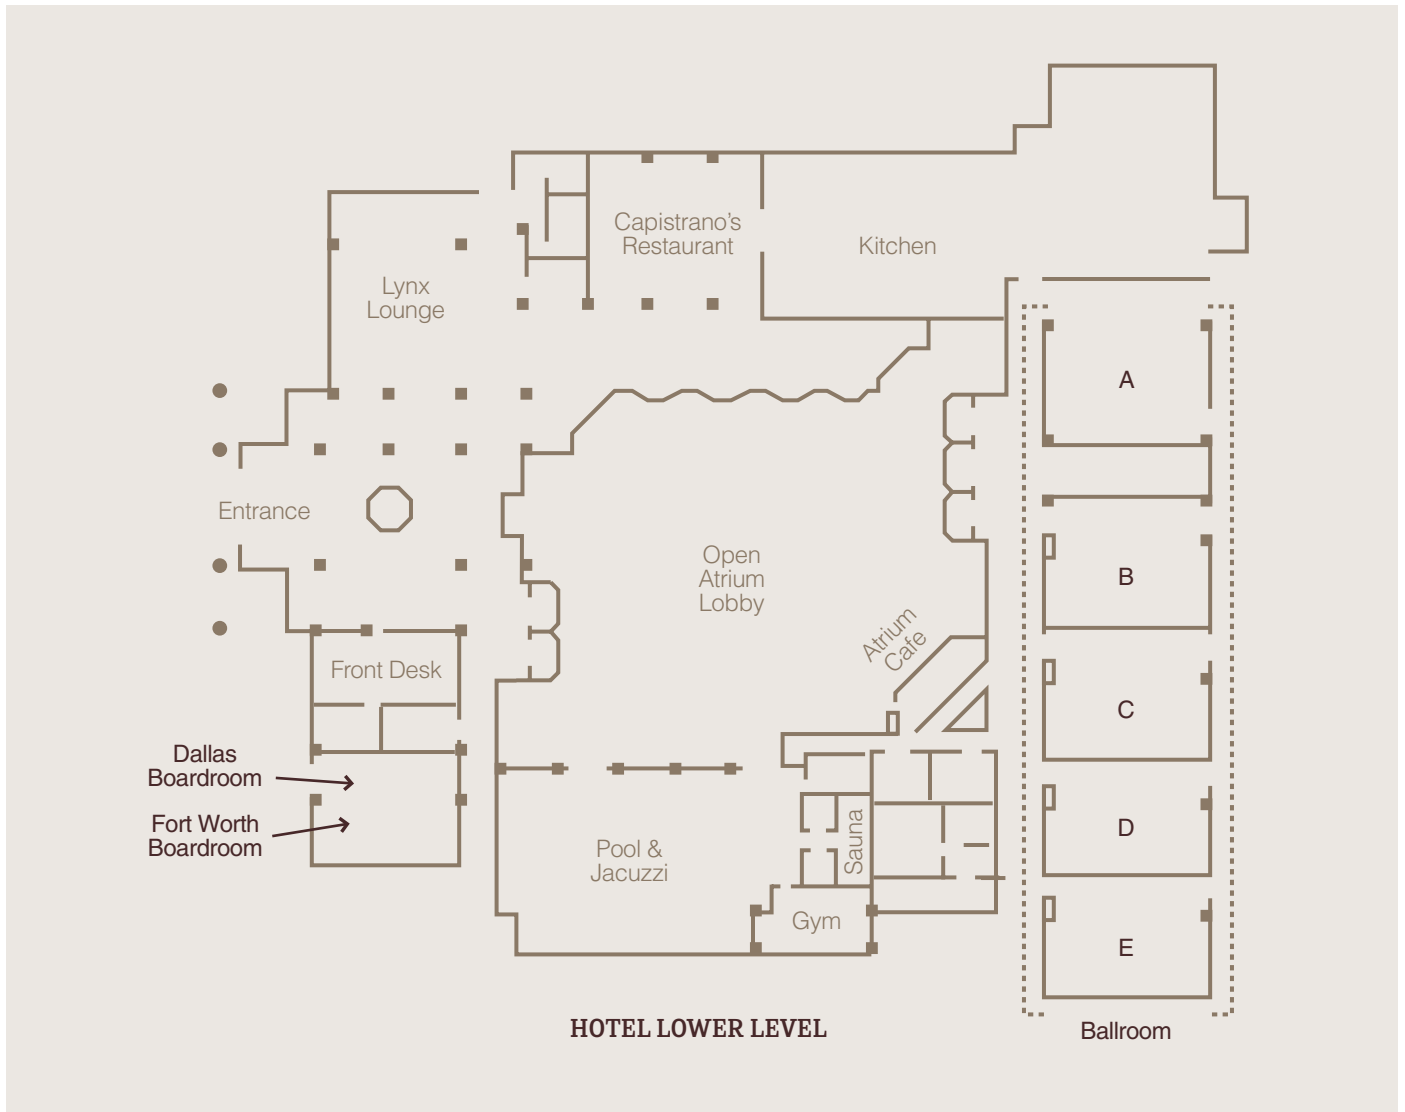

MEETING ROOM	SIZE		CAPACITY						
	L x W x H	SQ. FT.	THEATER	CLASSROOM	CONFERENCE	U-SHAPE	HOLLOW SQUARE	ROUNDS	RECEPTION
Ballroom	153 x 39 x 9	5,965	410	260	-	125	100	350	400
A	37 x 39 x 9	1,440	90	65	35	30	35	70	80
B	29 x 39 x 9	1,130	84	55	30	26	30	60	72
C	29 x 39 x 9	1,130	84	55	30	26	30	60	72
D	29 x 39 x 9	1,130	84	55	30	26	30	60	72
E	29 x 39 x 9	1,130	84	55	30	26	30	60	72
Dallas	19 x 31 x 9	570	40	20	18	16	18	30	40
Fort Worth	18 x 31 x 9	558	40	20	18	16	18	30	40
Conference Suites (4)	22.5 x 13.5 x 8	304	-	-	10	-	-	-	-